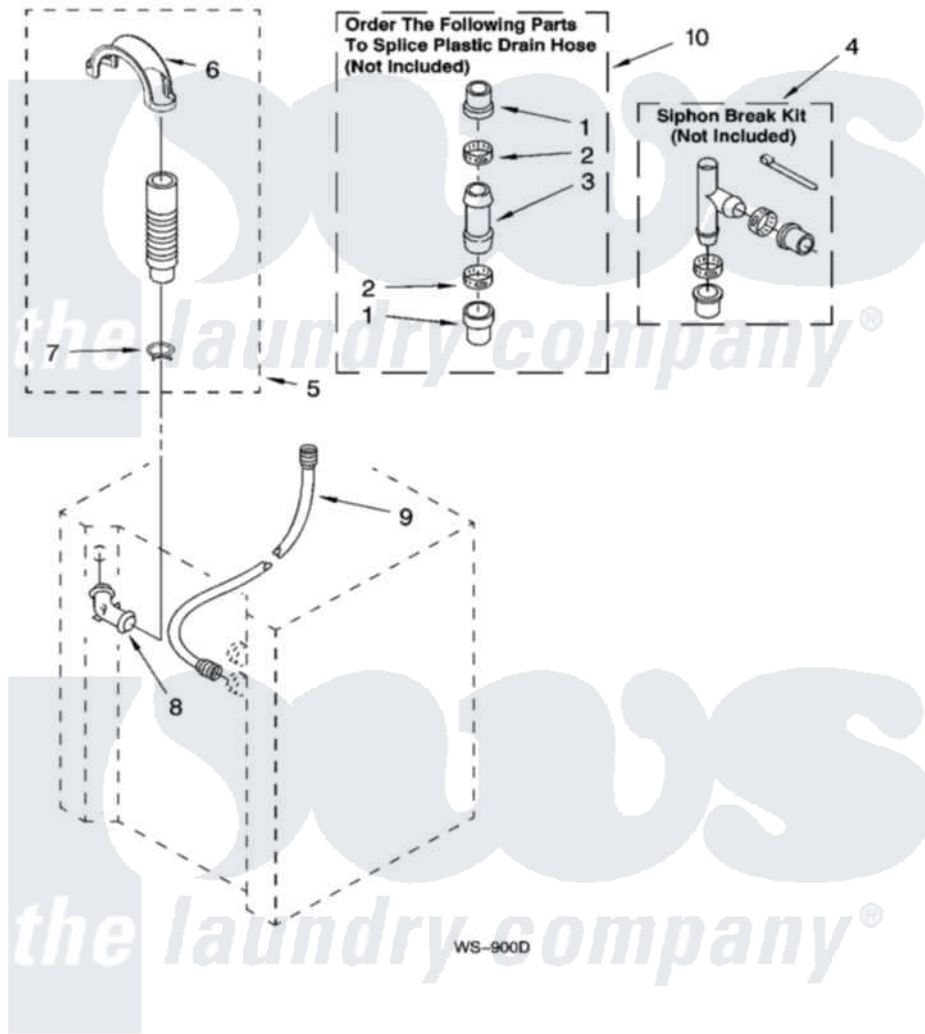

Maytag MET3800TW0 13 - WATER SYSTEM PARTS

WATER SYSTEM PARTS

For Models: MET3800TW0
(Designer White)

IMPORTANT: All Part Numbers Listed Are Whirlpool Numbers. Source Parts Through Whirlpool.

W10128966

19

[Maytag Residential Maytag MET3800TW0 Washer/Dryer Parts](#) Parts Diagram 13 - WATER SYSTEM PARTS

[Click on the part number to view part](#)

Item	Original Part Number	Replaced By	Status	Part Description
1	285321			Water System Parts
2	65349	285655		Clamp, Hose
3	16272			Connector, Straight
4	285320			Water System Parts
5	661575	285664		Hose
"	W10108350			Hose, Corrugated Plastic Drain
"	661577	285666		Hose
6	8577378			U-Bend, Drain Hose
7	3357331			Clamp, Drain
8	356739	8557915		Connector, Hose
9	3354858	89503		Hose-Inlet
10	285442			Water System Parts