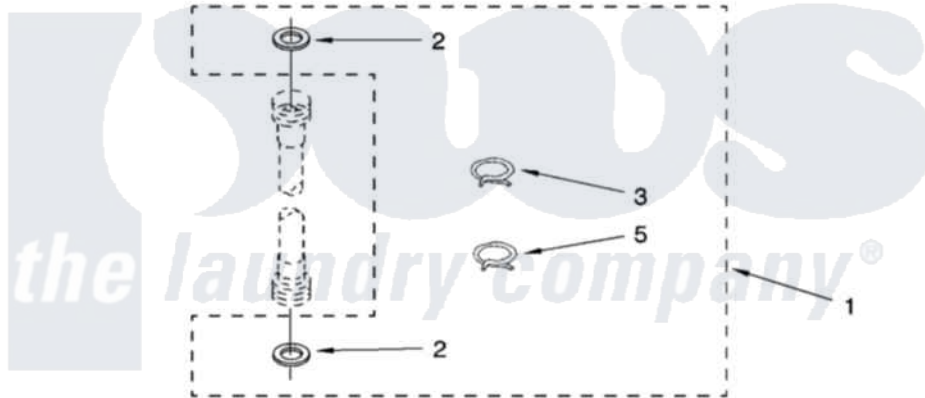

**Maytag MET3800TW0 14 - MISCELLANEOUS PARTS, OPTIONAL PARTS
(NOT INCLUDED)**

MISCELLANEOUS PARTS
For Models: MET3800TW0
(Designer White)

IMPORTANT: All Part Numbers Listed Are Whirlpool Numbers. Source Parts Through Whirlpool.

Maytag [Residential Maytag MET3800TW0 Washer/Dryer Parts](#) Parts Diagram 14 - MISCELLANEOUS PARTS, OPTIONAL PARTS (NOT INCLUDED).
Click on the part number to view part

Item	Original Part Number	Replaced By	Status	Part Description
1	W10118295			Miscellaneous Parts Bag
2	16123			Washer Inlet-Hose Miscellaneous Parts Must be Ordered Separately.
3	356138			Clamp, Hose
5	3357331			Clamp, Drain
	72017			Paint, Touch-Up
"	4392899			Paint, Touch-Up
"	350938			Paint, Pressurized Spray B
"	350930			Paint, Pressurized Spray B
"	4392901			Paint, Pressurized Spray
"	799344			Paint, Touch-Up)
"	4392900			Paint, Bulk)
"			Not Available	
"	350572			Oil