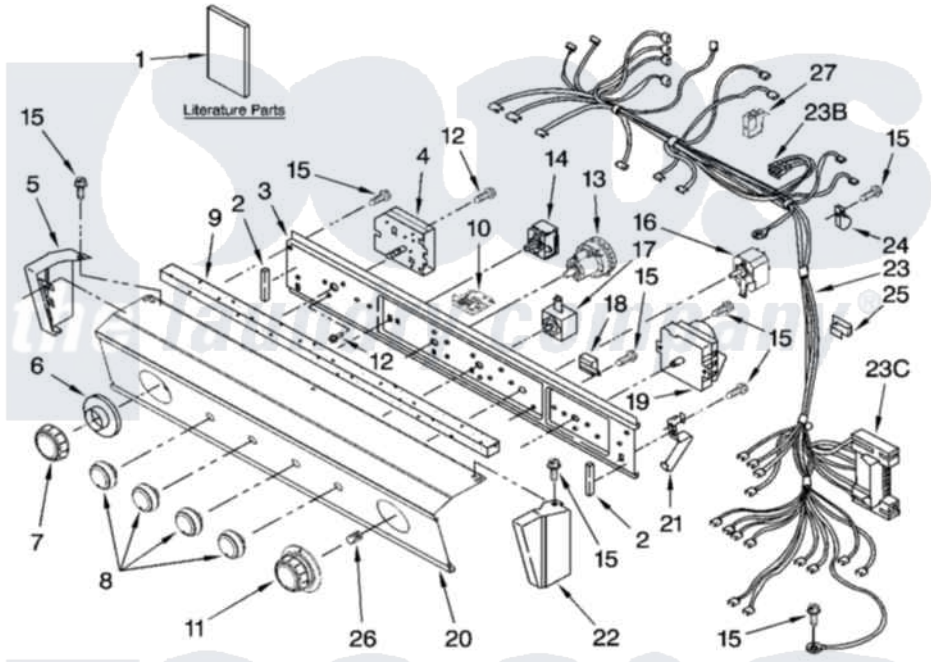

Maytag MET3800TW1 01 - WASHER/DRYER CONTROL PANEL PARTS

IMPORTANT: All Part Numbers Listed Are Whirlpool Numbers. Source Parts Through Whirlpool.
 6-07 Litho in U.S.A.(LT) 1 Part No. W10143040 Rev. A

Maytag Residential Maytag MET3800TW1 Washer/Dryer Parts Parts Diagram 01 - WASHER/DRYER CONTROL PANEL PARTS

Click on the part number to view part

Item	Original Part Number	Replaced By	Status	Part Description
1	W10118289		Not Available	Installation Instructions (English)
"	W10117754		Not Available	Use & Care Guide
"	W10117755		Not Available	Sheet, Cycle Feature
"	W10114285		Not Available	Wiring Diagram
"	W10118320		Not Available	Energy Guide
2	3390688			Spacer- Foam Pad
3	8528583			Bracket, Control
4	W10124193			Timer, Washer
5	3389464			End Cap
6	W10112571			Dial,
7	W10110033			Knob, Timer
8	W10112572	W10110035		Knob
9	8521965			Gasket, Console
10	8558178			Control, Electronic
11	W10112573	W10110036		Knob

12	3400808		Screw, Mounting
13	W10112533	W10339337	Switch-WL
14	W10114118		Switch, Temperature
15	90767		Screw, 8A X 3/8 HeX Washer Head Tapping
16	W10117655		Switch, Push-To-Start
17	3405156		Switch, Rotary
18	694419		Mini-Buzzer
19	W10113816		Timer, Dryer
20	W10124093		Panel, Control
21	3389453		Bracket, Hinge
22	3389456		End Cap
23	W10139465		Harness - Dryer
"	2154470		Receptacle,
"	3395683		Receptacle, Multi-Terminal
24	3390604		Clamp, Harness
25	3390422	W10134185	Clip, Harness
26	8536939		Clip, Knob
27	W10134185		Clip, Harness