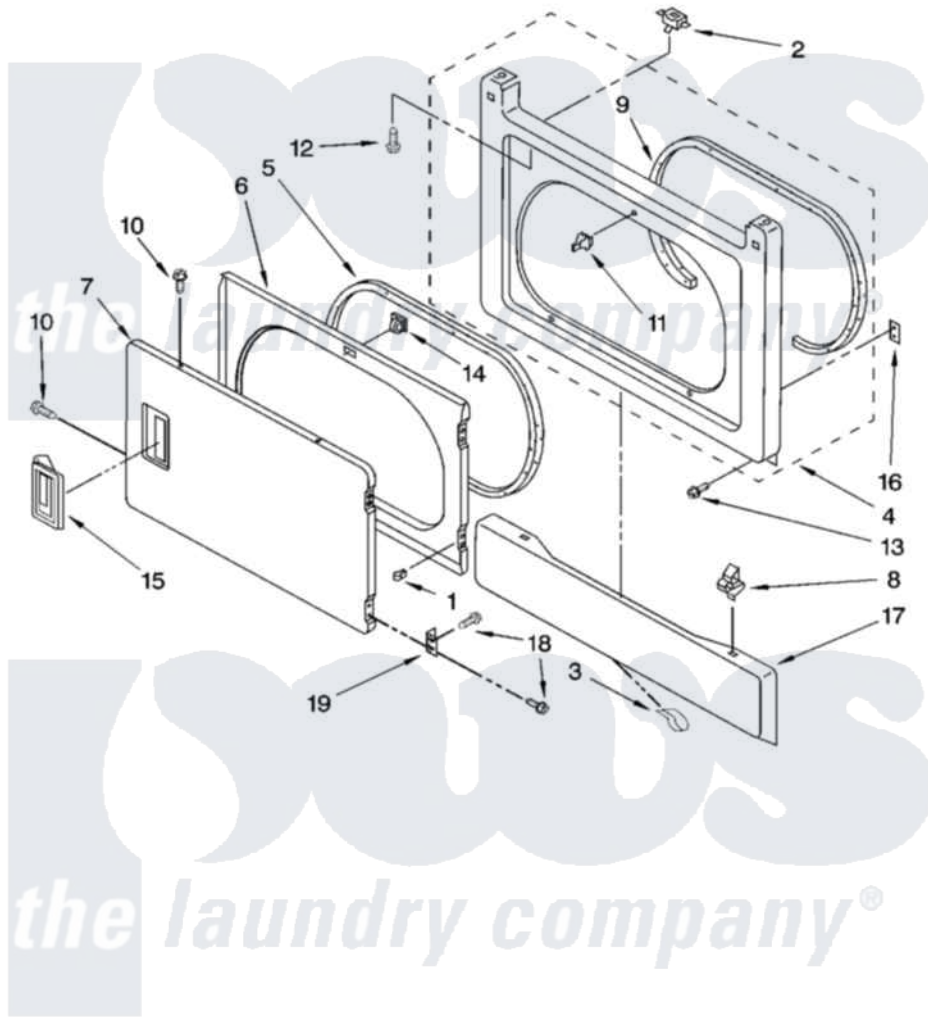

Maytag MET3800TW1 02 - DRYER FRONT PANEL AND DOOR PARTS

DRYER FRONT PANEL AND DOOR PARTS

For Models: MET3800TW1
(Designer White)

IMPORTANT: All Part Numbers Listed Are Whirlpool Numbers. Source Parts Through Whirlpool.

W10143040

2

Maytag [Residential Maytag MET3800TW1 Washer/Dryer Parts](#) Parts Diagram 02 - DRYER FRONT PANEL AND DOOR PARTS

[Click on the part number to view part](#)

Item	Original Part Number	Replaced By	Status	Part Description
1	3389249			Nut, Inner Door
2	3391902			Switch, Door
3	98234			Clip, U-Bend
4	3392547	279718		Panel
5	3390735			Seal, Door
6	3392563	280083		Door-Rear
7	3387872			Door, Front
8	3388229			Retainer, Toe Panel
9	3387242			Seal, Front Panel
10	694091			Trim, Side Right Hand
11	696144	279570		Latch
12	697773	3395530		Screw
13	3393008	308685		Side Trim)
14	3392538	279570		Latch
15	W10116360			Handle, Door
16	3390902			Clip, Door Hinge

17 [3388958](#)

Panel, Toe

18 342055

[488627](#)

Screw

19 [3389247](#)

Hinge And Pin Assembly