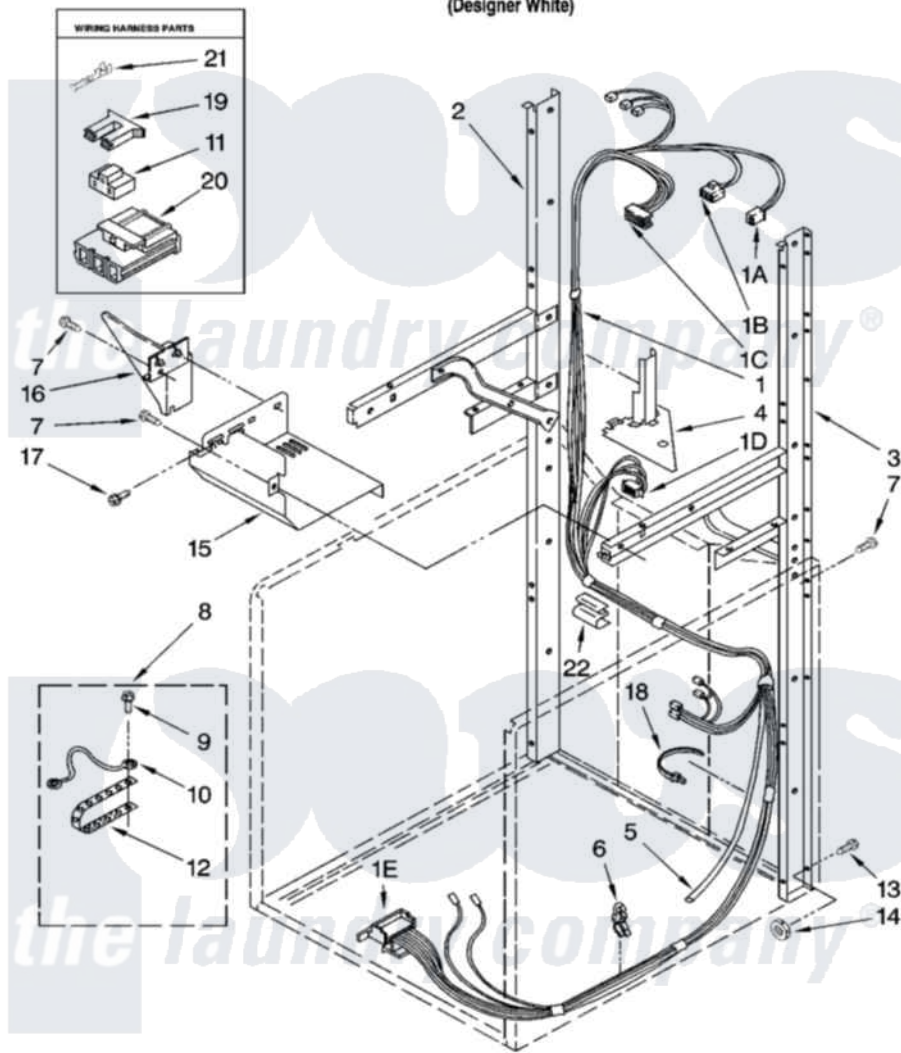

Maytag MET3800TW1 05 - DRYER SUPPORT AND WASHER HARNESS PARTS

DRYER SUPPORT AND WASHER HARNESS PARTS

For Models: MET3800TW1
(Designer White)

IMPORTANT: All Part Numbers Listed Are Whirlpool Numbers. Source Parts Through Whirlpool.

W10143040

7

Maytag [Residential Maytag MET3800TW1 Washer/Dryer Parts](#) Parts Diagram 05 - DRYER SUPPORT AND WASHER HARNESS PARTS

[Click on the part number to view part](#)

Item	Original Part Number	Replaced By	Status	Part Description
1	W10139637			Harness - Washer
"	3350130			Plug, Terminal
"	3347243			Block, Disconnect
"	352089			Timer, Block Disconnect
"	3350211		Not Available	Receptacle, 3 Way
"	62505			Block, Disconnect
2	3388851			Channel Assembly
3	3388850			Channel Assembly
4	3390609			Shield, Harness
5	8545438			Hose, Pressure Switch
6	2219077			Clip, Pressure Switch Hose
7	343641	681414		Screw, 10AB X 1/2
8	685463			Kit, Grounding Plug, Dryer Side Panel
9	8533071	90767		Screw, 8A X 3/8 HeX Washer

9	6533971	30707	Head Tapping
10	685449		Wire, Ground
11	3401144		Connector
12	22965		Strap, Grounding
13	3400300	Y015627	Screw- Hex
14	3393930	4342911	Nut
15	3394350		Shield, Front
16	3390336		Shield, Thermostat
17	3393008	308685	Side Trim)
18	3391249		Cable Tie, Push Mount
19	3354925		Block, Connector
20	3360056		Connector
21	94613	596797	Terminal
"	94614		Terminal
22	63523		Harness, Protector