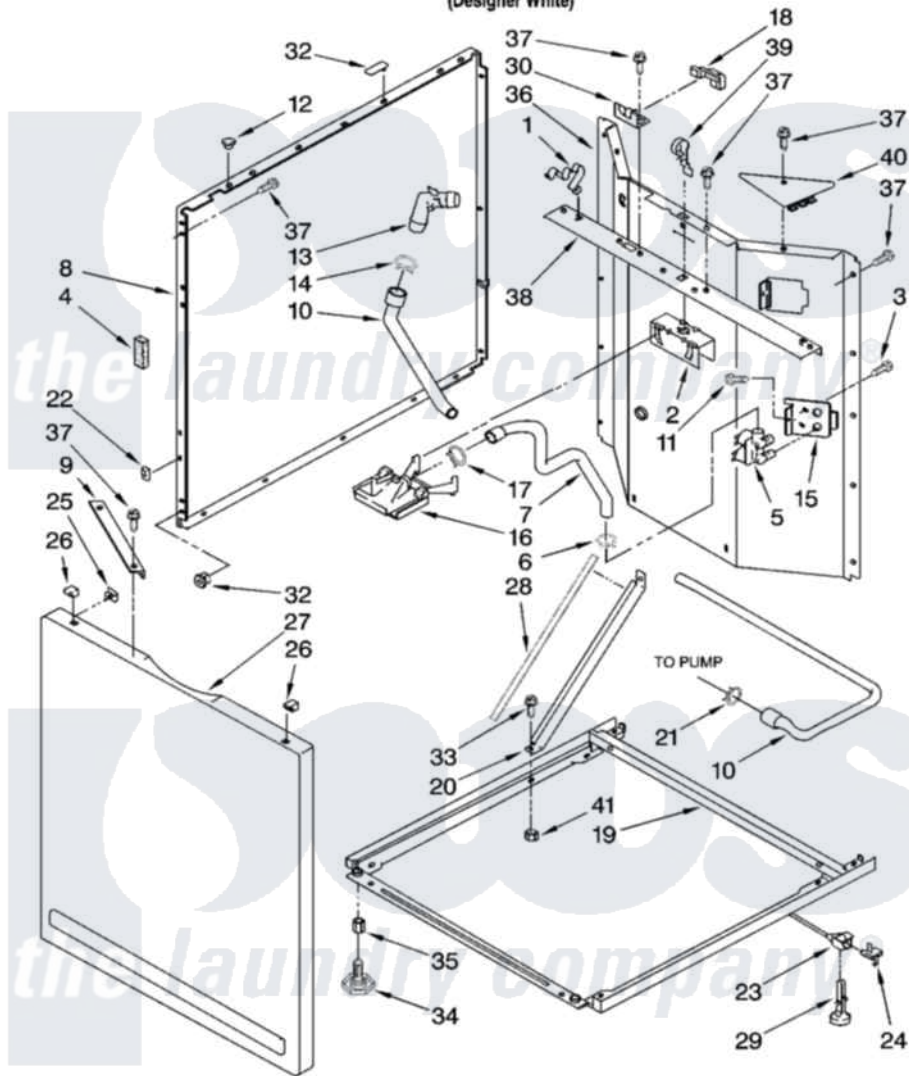

# Maytag MET3800TW1 07 - WASHER CABINET PARTS

## WASHER CABINET PARTS

For Models: MET3800TW1  
(Designer White)

IMPORTANT: All Part Numbers Listed Are Whirlpool Numbers. Source Parts Through Whirlpool.

W10143040

11

Maytag Residential Maytag MET3800TW1 Washer/Dryer Parts Parts Diagram 07 - WASHER CABINET PARTS

Click on the part number to view part

Item	Original Part Number	Replaced By	Status	Part Description
1	<a href="#">3349770</a>			Clip, Spring Top
2	<a href="#">3349768</a>			Bracket, Vacuum
3	62863	<a href="#">3390631</a>		Screw, 10-16 X 3/8
4	<a href="#">3350013</a>			Foam
5	3979349	<a href="#">3979345</a>		Valve
6	370451	<a href="#">596669</a>		Clamp, Manifold
7	<a href="#">8521954</a>			Hose, Water Inlet
8	<a href="#">3349455</a>			Panel, Side
9	<a href="#">3350745</a>			Brace, Front Panel
10	<a href="#">3353841</a>			Hose, Drain
11	<a href="#">9740848</a>			Screw, Mixing Valve Mounting
12	<a href="#">660975</a>			Plug, Top To Cabinet
13	<a href="#">8557915</a>			Connector, Hose
14	<a href="#">356138</a>			Clamp, Hose
15	<a href="#">3349673</a>			Bracket, Valve
16	387606	<a href="#">3360977</a>		Break-Vac