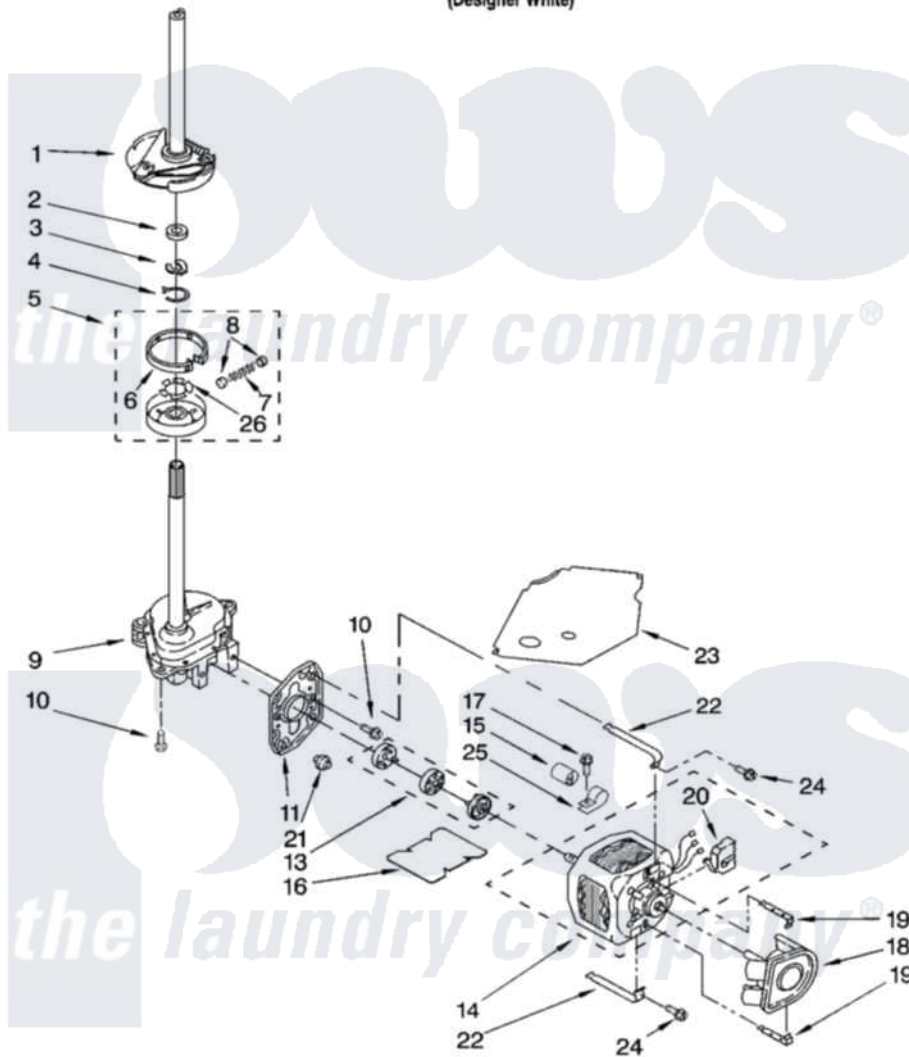

Maytag MET3800TW1 08 - BRAKE, CLUTCH, GEARCASE, MOTOR AND PUMP PARTS

BRAKE, CLUTCH, GEARCASE, MOTOR AND PUMP PARTS

For Models: MET3800TW1
(Designer White)

IMPORTANT: All Part Numbers Listed Are Whirlpool Numbers. Source Parts Through Whirlpool.

W10143040

13

Maytag [Residential Maytag MET3800TW1 Washer/Dryer Parts](#) Parts Diagram 08 - BRAKE, CLUTCH, GEARCASE, MOTOR AND PUMP PARTS

[Click on the part number to view part](#)

Item	Original Part Number	Replaced By	Status	Part Description
1	388951	285792		Basketdrive
2	63292			Washer, Spin Tube Thrust
3	62697	W10080230		Ring, Spin Tube Support
4	63283	285353		Ring
5	3951311	285785		Clutch
6	3951308	285790		Lining
7	3946792			Spring And Damper Assembly
8	62646			Cap, Clutch Spring
9	8532118	3360629		Gearcase
10	3357334	3400516		Screw Anti-Rattle
11	62611			Plate, Motor Mount To Gearcase
13	3364003	285753A		Coupling
14	661600			Motor, Main Drive
15	8572717			Capacitor, Motor Start

16	8316060		Shield, Tub To Motor
17	62863	3390631	Screw, 10-16 X 3/8
18	3363892		Pump, Complete
19	8546127		Retainer, Pump
20	62850	8529896	Switch, Main Drive Motor
21	62691		Grommet, Motor
22	3349637	W10086010	Retainer, Motor
23	3362089		Shield, Tub To Motor
24	3387485	273556	Screw, 10-16 X 5/8
25	3949496		Clamp, Capacitor
26	3355454		Clip, Main Drive