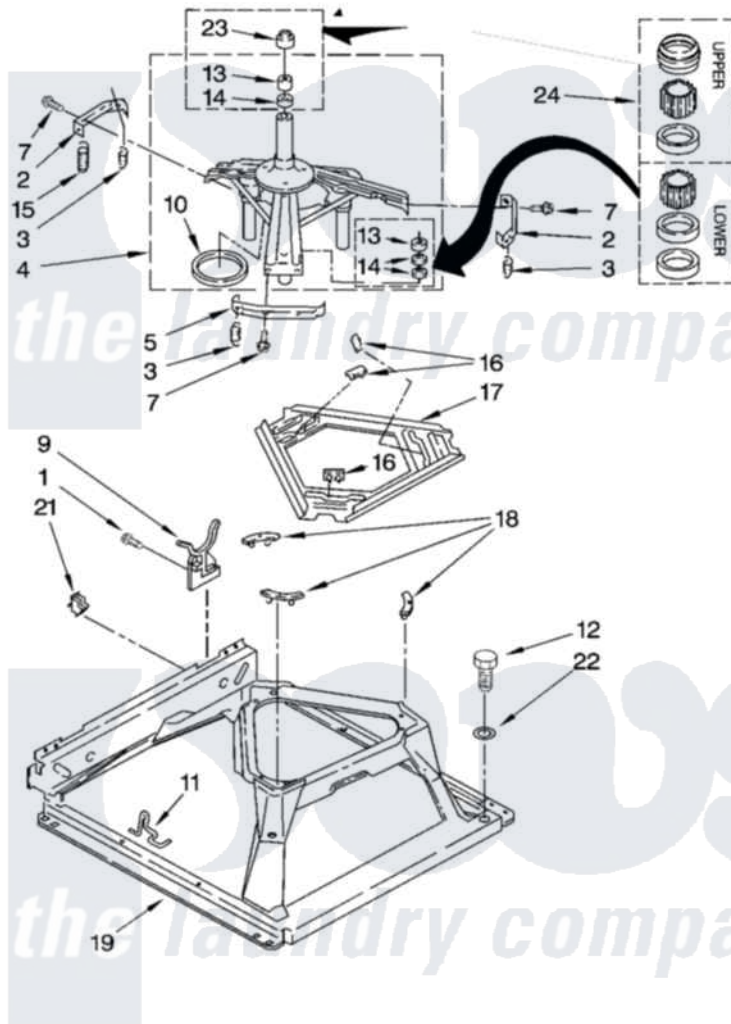

Maytag MET3800TW1 09 - MACHINE BASE PARTS

MACHINE BASE PARTS

For Models: MET3800TW1
(Designer White)

IMPORTANT: All Part Numbers Listed Are Whirlpool Numbers. Source Parts Through Whirlpool.

14

W10143040

Maytag [Residential Maytag MET3800TW1 Washer/Dryer Parts](#) Parts Diagram 09 - MACHINE BASE PARTS
Click on the part number to view part

Item	Original Part Number	Replaced By	Status	Part Description
1	343641	681414		Screw, 10AB X 1/2
2	64067			Bracket, Spring Outer
3	63907			Spring, Suspension
4	8575214	280184		Support
5	64065			Bracket, Spring Outer
7	3400076			Screw, Bracket Mounting
9	3350506			Retainer, Hose
10	63134			Ring, Sound Deadening
11	63806	W10145155		Retainer, Suspension Spring
12	3400501			Screw, 5/16-18 X 1 3/32
13	8546455			Bearing, Centerpost
14	357409	359449		Seal, Agitator Shaft
15	388492	W10250667		Spring, Counterweight
16	62568	285219		Pad
17	3946509			Plate, Suspension
18	3363660	285744		Pad

19

[3349343](#)

Base Assembly

21

[3349749](#)

Restrainer, Base

22

[3349340](#)

Washer

23

[8577376](#)

Seal, Centerpost

24

[285203](#)

Centerpost Bearing Kit