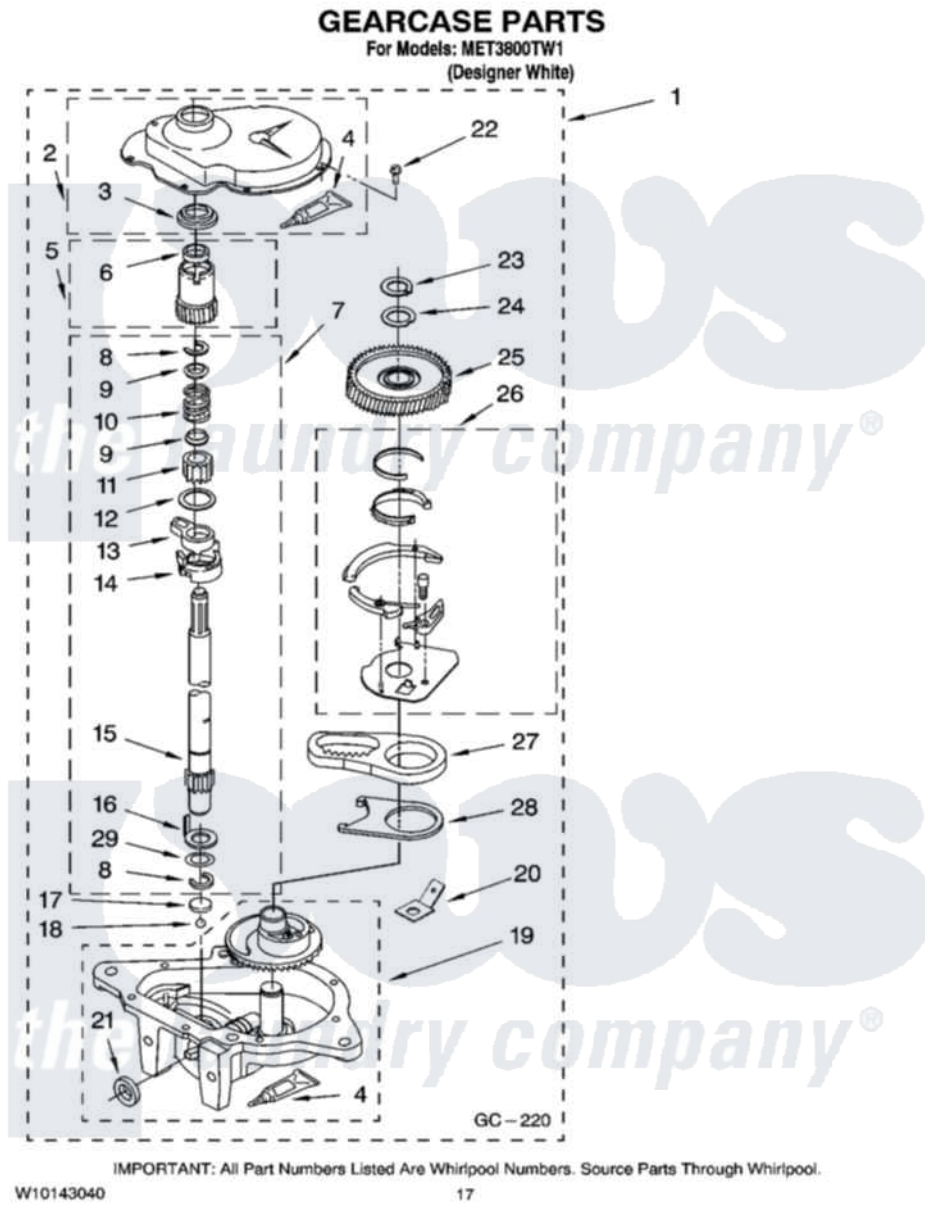

# Maytag MET3800TW1 11 - GEARCASE PARTS

Maytag Residential Maytag MET3800TW1 Washer/Dryer Parts Parts Diagram 11 - GEARCASE PARTS  
 Click on the part number to view part

Item	Original Part Number	Replaced By	Status	Part Description
1	8532118	<a href="#">3360629</a>		Gearcase
2	<a href="#">285202</a>			Cover, Gearcase
3	<a href="#">3349985</a>			Seal, Gearcase Cover
4	<a href="#">285195</a>			Sealer Sealer, Gasket
5	63320	<a href="#">285362</a>		Gear and Pinion
6	<a href="#">356427</a>			Seal, Spin Pinion
7	<a href="#">389387</a>			Shaft, Agitator
8	90369		Not Available	Ring, Retaining (2)
9	<a href="#">62677</a>			Retainer, Spring
10	<a href="#">62676</a>			Spring, Agitator
11	63273	<a href="#">285509</a>		Shaft, Agitator
12	<a href="#">62619</a>			Washer, Agitator Gear
13	62580	<a href="#">285206</a>		Cam-Agitator
14	62581	<a href="#">285206</a>		Cam-Agitator
15	<a href="#">285509</a>			Shaft, Agitator
16	<a href="#">62618</a>			Washer, Cam Thrust

17	16018	<a href="#">285205</a>	Bearing
18	85529	<a href="#">285205</a>	Bearing
19	389230	<a href="#">285515</a>	Gearcase
20	3949116	Not Available	BLOCK TAB, TERMINAL
21	<a href="#">285352</a>		Seal Kit, Thrust Plug
22	<a href="#">3351614</a>		Screw, Gearcase Cover Mounting
23	3362552	<a href="#">285765</a>	Ring-Retrn
24	285735	<a href="#">285766</a>	Washer Kit, Thrust
25	62570	<a href="#">285362</a>	Gear and Pinon
26	388253	<a href="#">999516</a>	Shelf-Glas
27	3349296	<a href="#">8546456</a>	Rack, Connecting
28	<a href="#">62621</a>		Actuator, Shift
29	<a href="#">388815</a>		Washer, Intermediate 1 3976263 Miscellaneous Parts Bag 2 3976300 Washer, Inlet Hose 3 3366913 Clamp, Hose