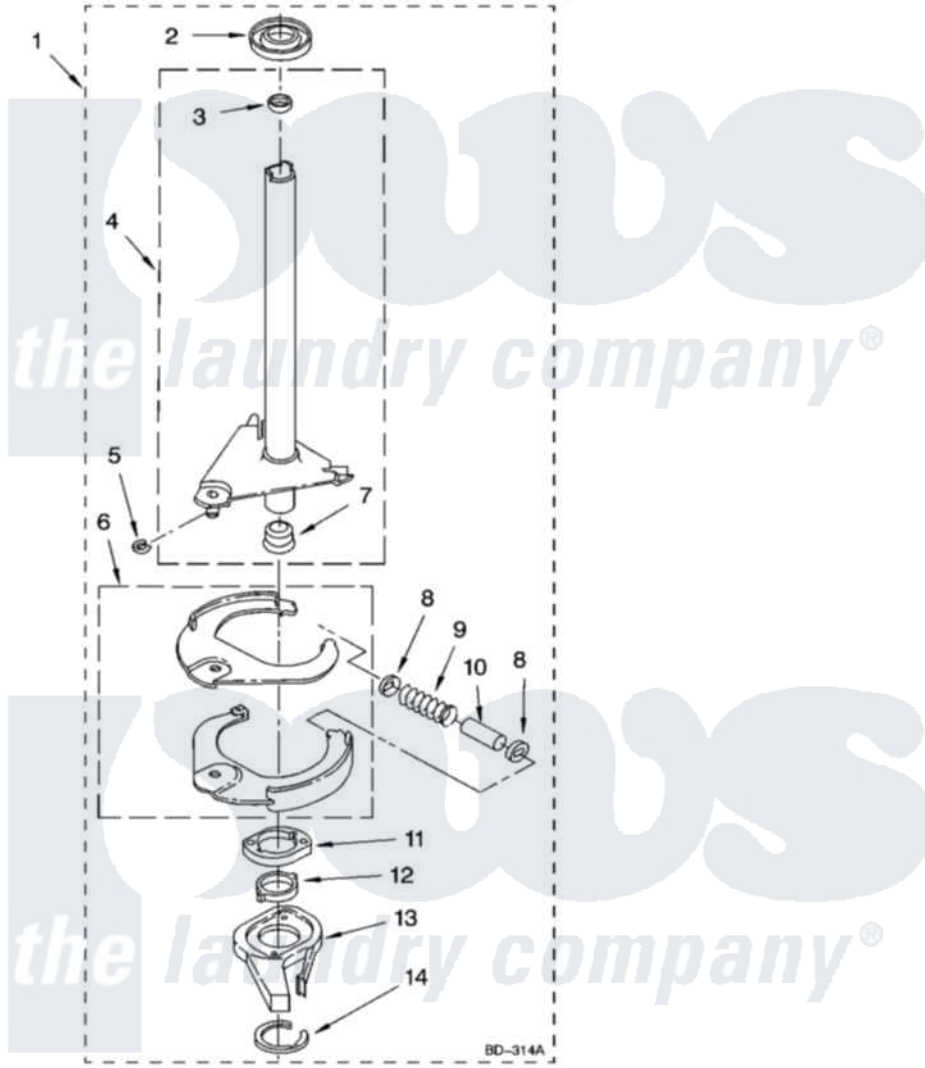

Maytag MET3800TW1 12 - BRAKE AND DRIVE TUBE PARTS

BRAKE AND DRIVE TUBE PARTS

For Models: MET3800TW1
(Designer White)

IMPORTANT: All Part Numbers Listed Are Whirlpool Numbers. Source Parts Through Whirlpool.

18

W10143040

Maytag [Residential Maytag MET3800TW1 Washer/Dryer Parts](#) Parts Diagram 12 - BRAKE AND DRIVE TUBE PARTS

Click on the part number to view part

Item	Original Part Number	Replaced By	Status	Part Description
1	388951	285792		Basketdrive
2	62658			Ring, Thrust
3	356427			Seal, Spin Pinion
4	64027	64208		Tube-Spin
5	64035	W10083190		Ring, Retaining
6	64232	285438		Shoe-Brake
7	62703	8546462		"T" Bearing, Spin Tube
8	3353956	285658		Sleeve
9	62647		Not Available	Spring, Brake
10	3355360	285658		Sleeve
11	661516	8546461		Cam, Brake Release
12	63022			Sleeve, Cam
13	64194	285790		Lining
14	90368	W10083200		Ring, Retaining
"			Not Available	
"	285208			Lubricant