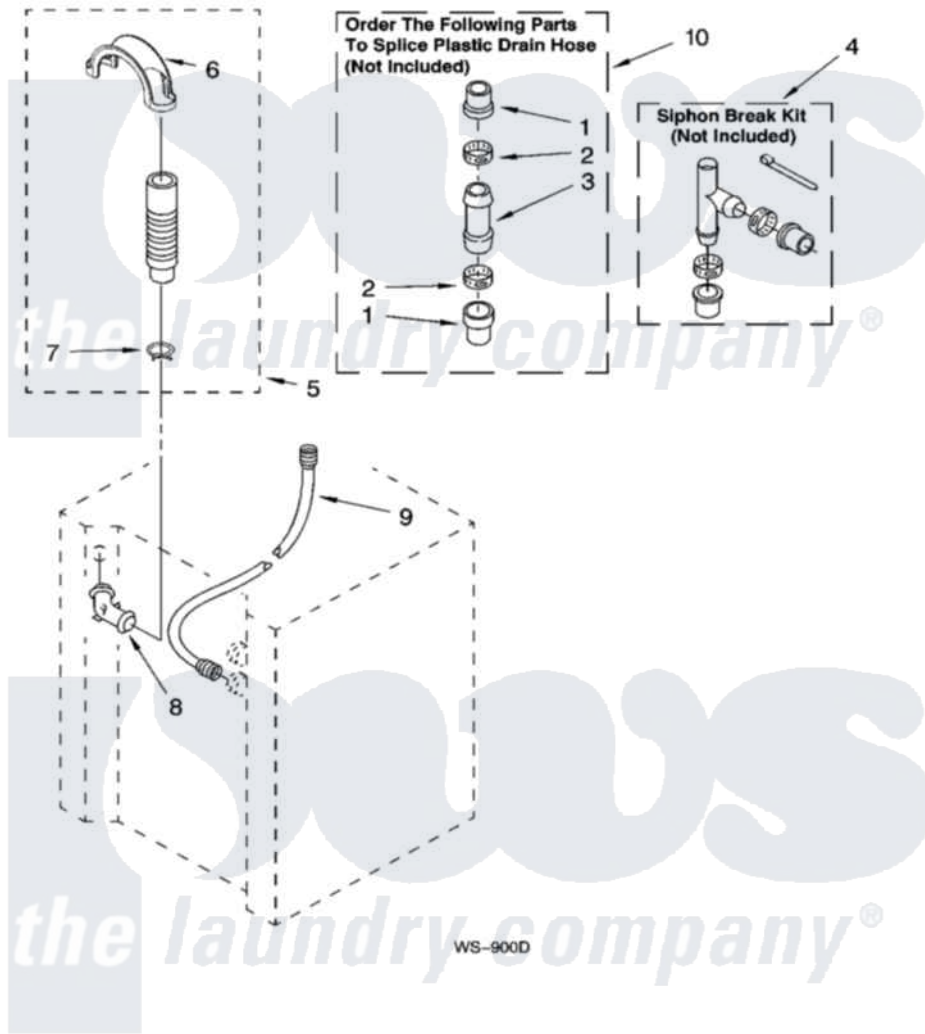

Maytag MET3800TW1 13 - WATER SYSTEM PARTS

WATER SYSTEM PARTS

For Models: MET3800TW1
(Designer White)

IMPORTANT: All Part Numbers Listed Are Whirlpool Numbers. Source Parts Through Whirlpool.

W10143040

19

[Maytag Residential Maytag MET3800TW1 Washer/Dryer Parts](#) Parts Diagram 13 - WATER SYSTEM PARTS

[Click on the part number to view part](#)

Item	Original Part Number	Replaced By	Status	Part Description
1	285321			Water System Parts
2	65349	285655		Clamp, Hose
3	16272			Connector, Straight
4	285320			Water System Parts
5	661575	285664		Hose
"	W10108350			Hose, Corrugated Plastic Drain
"	661577	285666		Hose
6	8577378			U-Bend, Drain Hose
7	3357331			Clamp, Drain
8	356739	8557915		Connector, Hose
9	3354858	89503		Hose-Inlet
10	285442			Water System Parts