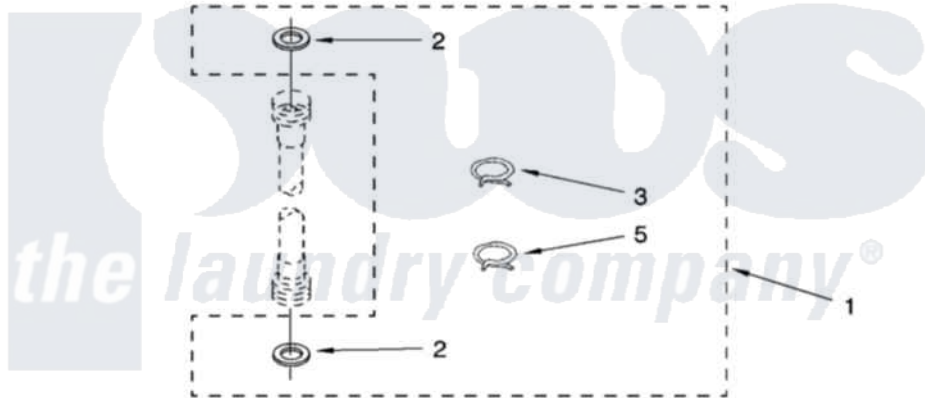

**Maytag MET3800TW1 14 - MISCELLANEOUS PARTS, OPTIONAL PARTS
(NOT INCLUDED)**

MISCELLANEOUS PARTS

For Models: MET3800TW1
(Designer White)

IMPORTANT: All Part Numbers Listed Are Whirlpool Numbers. Source Parts Through Whirlpool.

Maytag [Residential Maytag MET3800TW1 Washer/Dryer Parts](#) Parts Diagram 14 - MISCELLANEOUS PARTS,
OPTIONAL PARTS (NOT INCLUDED).
[Click on the part number to view part](#)

Item	Original Part Number	Replaced By	Status	Part Description
1	W10118295			Miscellaneous Parts Bag
2	16123			Washer Inlet-Hose Miscellaneous Parts Must be Ordered Separately.
3	356138			Clamp, Hose
5	3357331			Clamp, Drain
	72017			Paint, Touch-Up
"	4392899			Paint, Touch-Up
"	350938			Paint, Pressurized Spray B
"	350930			Paint, Pressurized Spray B
"	4392901			Paint, Pressurized Spray
"	799344			Paint, Touch-Up)
"	4392900			Paint, Bulk)
"			Not Available	
"	350572			Oil