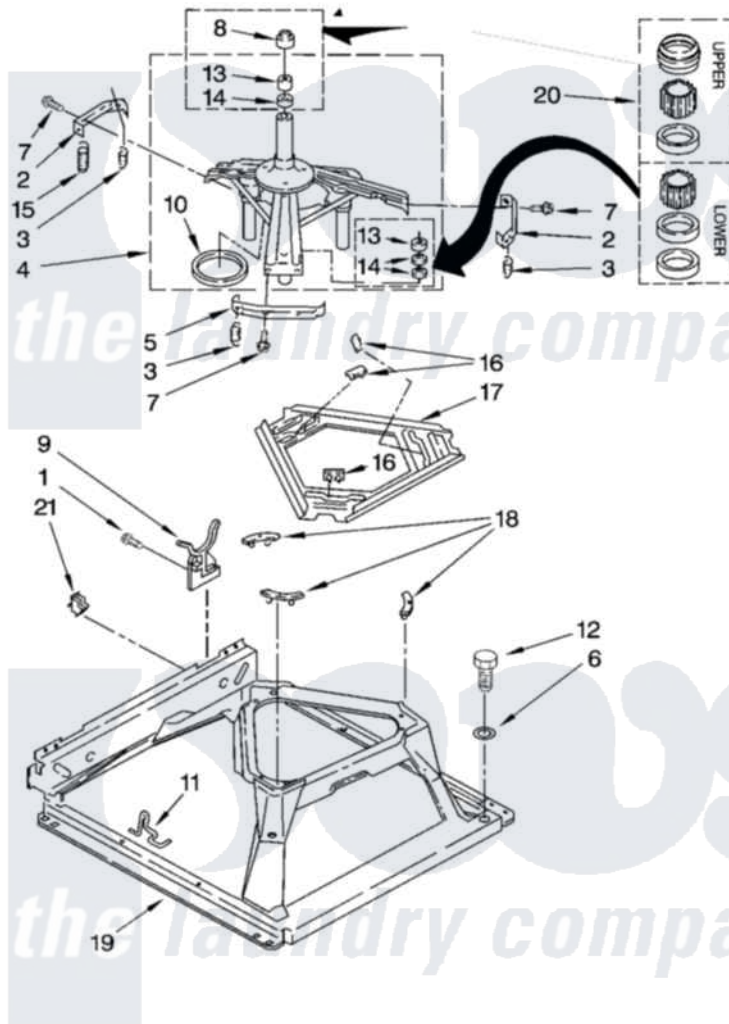

Maytag MET3800TW2 09 - MACHINE BASE PARTS

MACHINE BASE PARTS

For Model: MET3800TW2

(White)

14

W10250564

Maytag [Residential Maytag MET3800TW2 Washer/Dryer Parts](#) Parts Diagram 09 - MACHINE BASE PARTS
 Click on the part number to view part

Item	Original Part Number	Replaced By	Status	Part Description
1	343641	681414		Screw, 10AB X 1/2
2	64067			Bracket, Spring Outer
3	63907			Spring, Suspension
4	8575214	280184		Support
5	64065			Bracket, Spring Outer
6	3349340			Washer
7	3400076			Screw, Bracket Mounting
8	8577376			Seal, Centerpost
9	3350506			Retainer, Hose
10	63134			Ring, Sound Deadening
11	W10145155			Retainer, Suspension Spring
12	3400501			Screw, 5/16-18 X 1 3/32
13	8546455			Bearing, Centerpost
14	357409	359449		Seal, Agitator Shaft
15	388492	W10250667		Spring, Counterweight
16	62568	285219		Pad

17	3946509		Plate, Suspension
18	3363660	285744	Pad
19	3349343		Base Assembly
20	285203		Centerpost Bearing Kit
21	3349749		Restrainer, Base