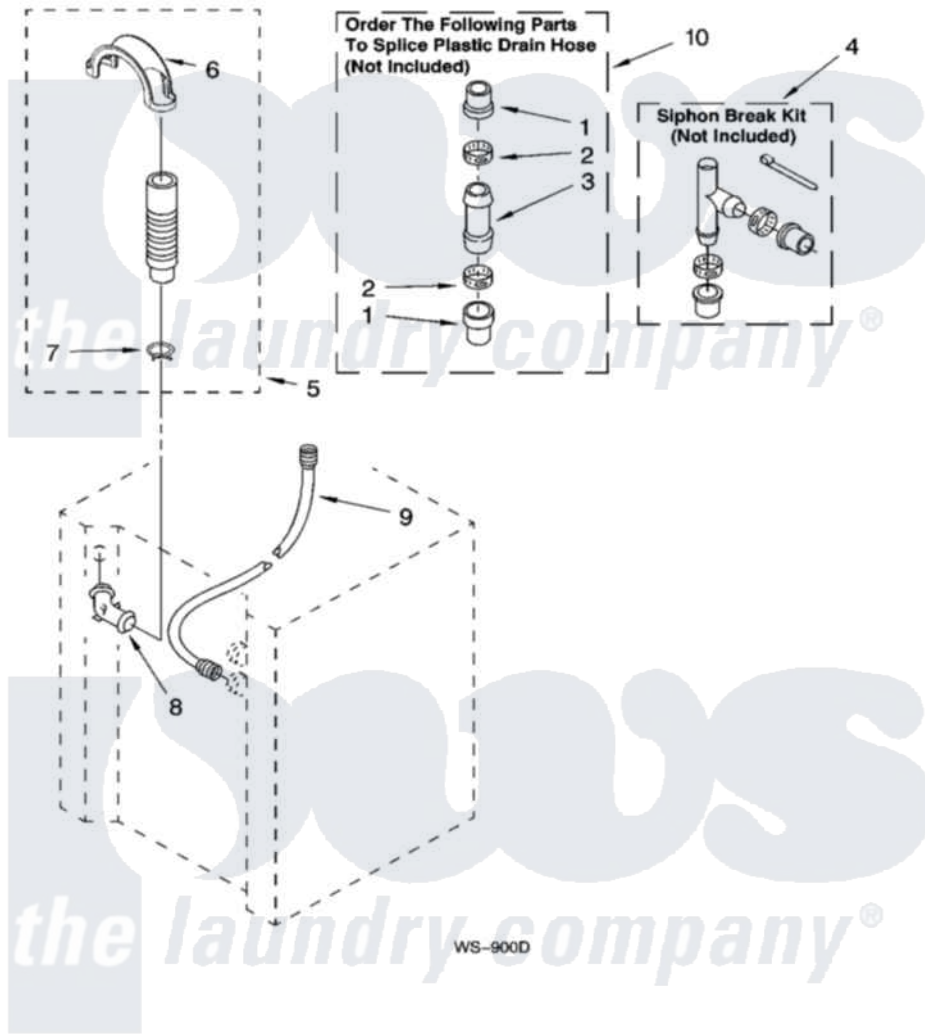

# Maytag MET3800TW2 13 - WATER SYSTEM PARTS

## WATER SYSTEM PARTS

For Model: MET3800TW2  
(White)

W10250564

19

Maytag Residential Maytag MET3800TW2 Washer/Dryer Parts Parts Diagram 13 - WATER SYSTEM PARTS  
Click on the part number to view part

Item	Original Part Number	Replaced By	Status	Part Description
1	<a href="#">285321</a>			Water System Parts
2	65349	<a href="#">285655</a>		Clamp, Hose
3	<a href="#">16272</a>			Connector, Straight
4	<a href="#">285320</a>			Water System Parts
5	661575	<a href="#">285664</a>		Hose
"	<a href="#">W10108350</a>			Hose, Corrugated Plastic Drain
"	661577	<a href="#">285666</a>		Hose
6	<a href="#">8577378</a>			U-Bend, Drain Hose
7	<a href="#">3357331</a>			Clamp, Drain
8	356739	<a href="#">8557915</a>		Connector, Hose
9	3354858	<a href="#">89503</a>		Hose-Inlet
10	<a href="#">285442</a>			Water System Parts