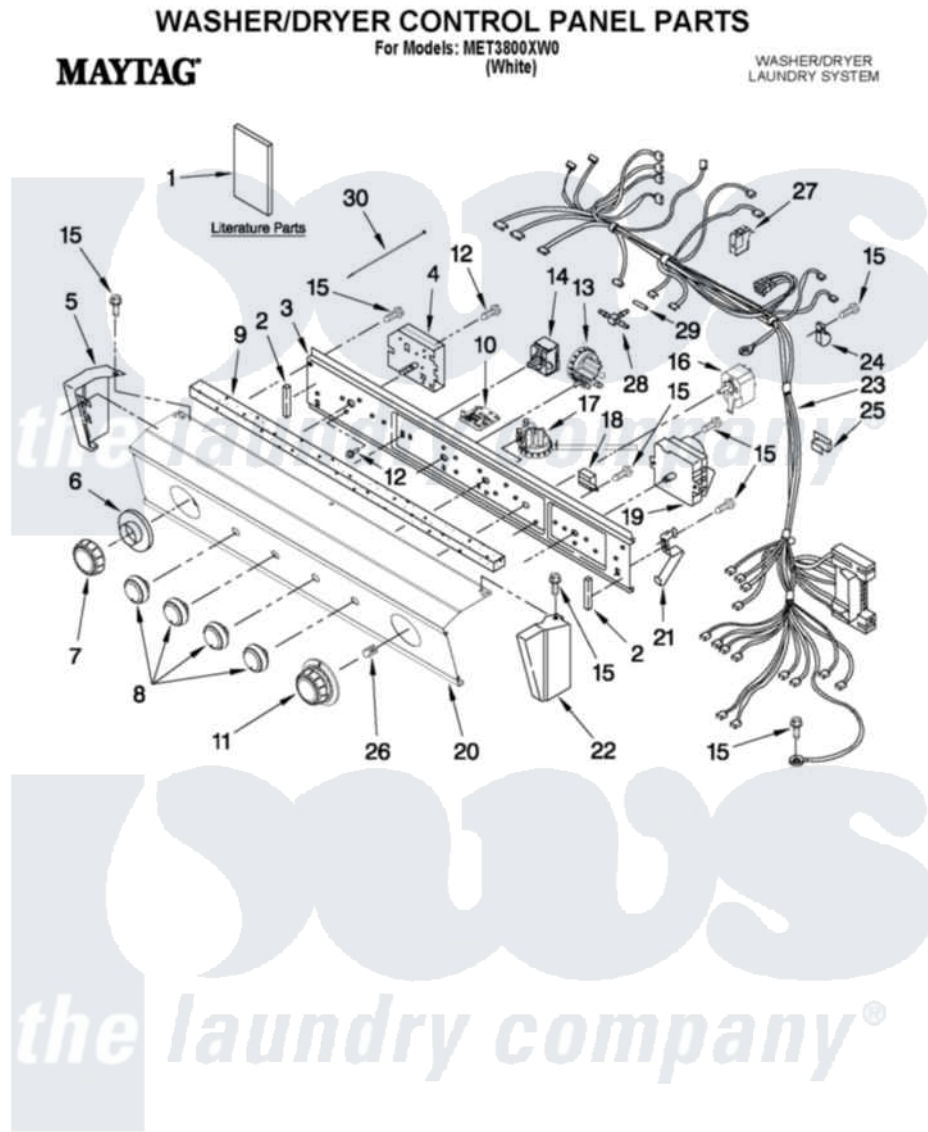

Maytag MET3800XW0 01 - WASHER/DRYER CONTROL PANEL PARTS

FOR ORDERING INFORMATION REFER TO PARTS PRICE LIST

2-11 Litho in U.S.A. (LT)(bay)

1

Part No. W10398445 Rev. A

Maytag [Residential Maytag MET3800XW0 Washer/Dryer Parts](#) Parts Diagram 01 - WASHER/DRYER CONTROL PANEL PARTS

[Click on the part number to view part](#)

Item	Original Part Number	Replaced By	Status	Part Description
1	W10356098		Not Available	INSTALLATION INSTRUCTIONS
"	W10343072		Not Available	USE & CARE GUIDE
"	W10364011		Not Available	WIRE DIAGRAM
2	3390688			Spacer- Foam Pad
3	8528583			Bracket, Control
4	W10124193			Timer, Washer
5	3389464			End Cap
6	W10112571			Dial,
7	W10110033			Knob, Timer
8	W10110035			Knob
9	8521965			Gasket, Console
10	8558178			Control, Electronic
11	W10110036			Knob
12	3400808			Screw. Mounting
13	W10379546	W10510877		WL Switch

14	W10114118	Switch, Temperature
15	90767	Screw, 8A X 3/8 HeX Washer Head Tapping
16	W10117655	Switch, Push-To-Start
17	W10379549	W10510877 WL Switch
18	694419	Mini-Buzzer
19	W10113816	Timer, Dryer
20	W10339548	Panel, Control
21	3389453	Bracket, Hinge
22	3389456	End Cap
23	W10371542	Harness - Dryer
24	3390604	Clamp, Harness
25	3390422	W10134185 Clip, Harness
26	8536939	Clip, Knob
27	W10210799	Clip, Harness
28	8524808	Fitting, Pressure Hose "T"
29	W10368080	Hose, Pressure Switch
30	W10334336	Cable Tie