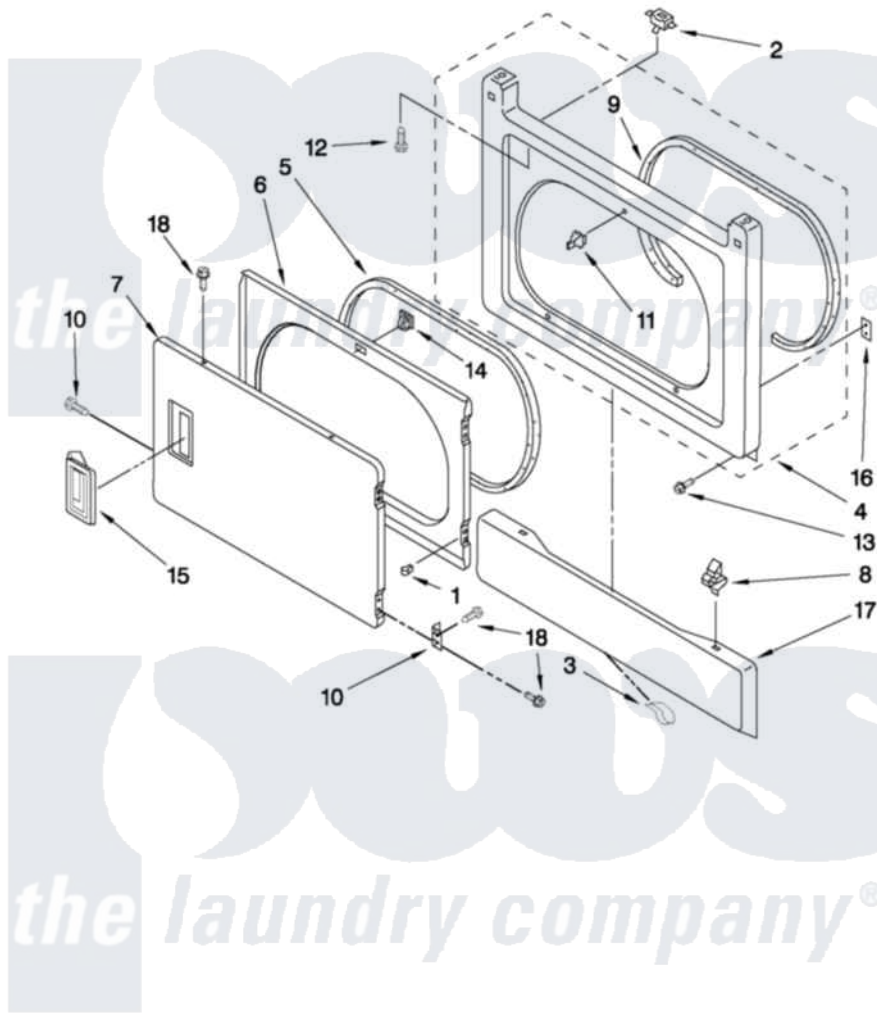

Maytag MET3800XW0 02 - DRYER FRONT PANEL AND DOOR PARTS

DRYER FRONT PANEL AND DOOR PARTS

For Models: MET3800XW0
(White)

FOR ORDERING INFORMATION REFER TO PARTS PRICE LIST

2

W10398445

Maytag [Residential Maytag MET3800XW0 Washer/Dryer Parts](#) Parts Diagram 02 - DRYER FRONT PANEL AND DOOR PARTS

Click on the part number to view part

Item	Original Part Number	Replaced By	Status	Part Description
1	3389249			Nut, Inner Door
2	3391902			Switch, Door
3	98234			Clip, U-Bend
4	3392547	279718		Panel
5	3390735			Seal, Door
6	3392563	280083		Door-Rear
7	3387872			Door, Front
8	3388229			Retainer, Toe Panel
9	3387242			Seal, Front Panel
10	3389247			Hinge And Pin Assembly
11	696144	279570		Latch
12	697773	3395530		Screw
13	3393008	308685		Side Trim)
14	3392538	279570		Latch
15	W10116360			Handle, Door
16	3390902			Clip, Door Hinge