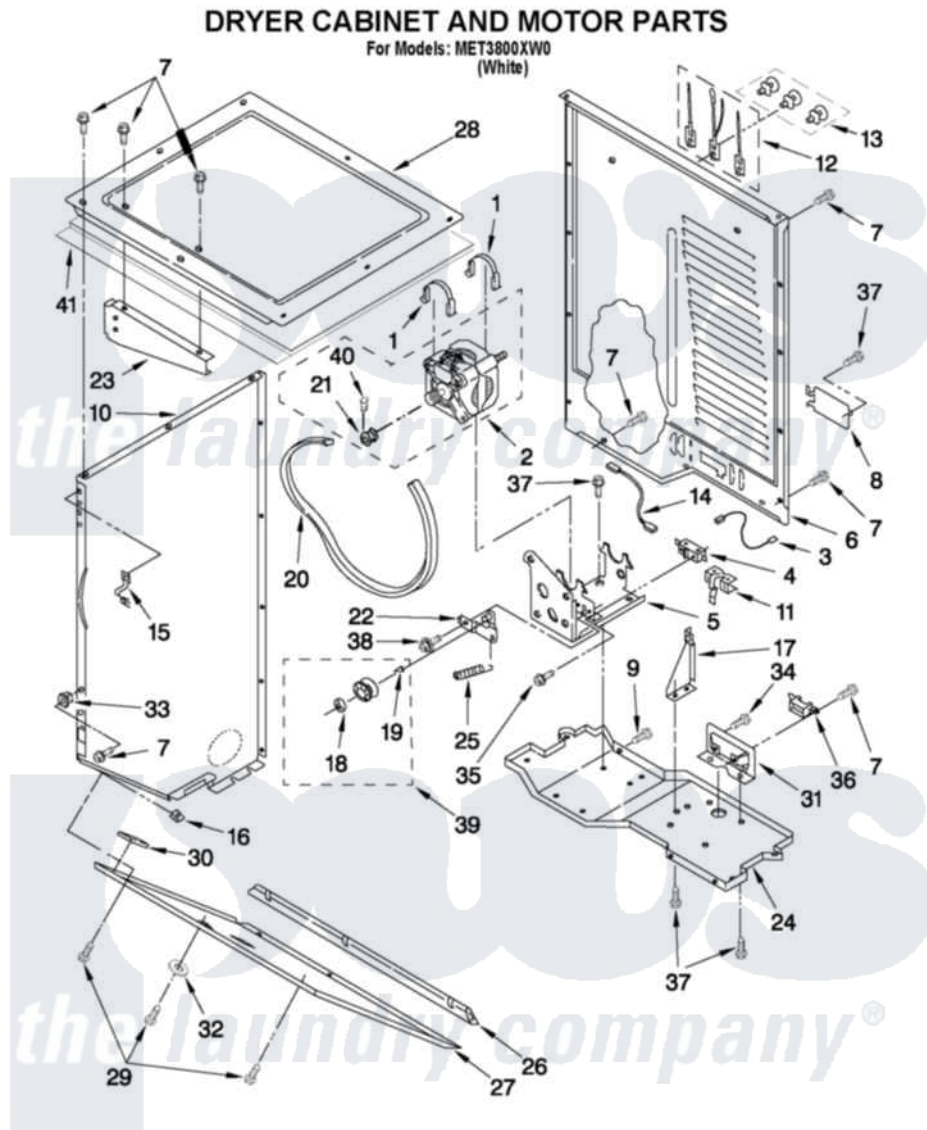

Maytag MET3800XW0 03 - DRYER CABINET AND MOTOR PARTS

IMPORTANT: All Part Numbers Listed Are Whirlpool Numbers. Source Parts Through Whirlpool.

W10398445

3

Maytag [Residential Maytag MET3800XW0 Washer/Dryer Parts](#) Parts Diagram 03 - DRYER CABINET AND MOTOR PARTS

[Click on the part number to view part](#)

Item	Original Part Number	Replaced By	Status	Part Description
1	660658			Clamp, Motor Mounting 343481 685441
2	8538266	279811		Motor-Drve
3	3398948			Wire, Jumper
4	3394881	279782		Switch-Lid
5	3388858			Bracket, Motor
6	3389847	280039		Panel
7	343641	681414		Screw, 10AB X 1/2
8	3387673	279814		Cover
9	8533974	4331106		Screw, No.10-32 X 7/16
10	3389264			Panel, Side
"	3389256			Panel, Side
11	8066120			Lever, Door Switch
12	279318			Terminal Tinned And Brass Panel
13	279393			Terminal Block Screw Kit

14	W10167612		Wire, Broken Belt Switch
15	3389231		Clip, Front Panel
16	98234		Clip, U-Bend
17	3391639		Bracket, Bulkhead
18	690997		Washer, Thrust
19	W10121334		Washer, Thrust
20	3387610	661570	Belt
21	3391087	279811	Motor-Drive
22	3389332	3389331	Pulley, Idler
23	3390722		Shield, Console To Drum
24	W10360901		Base, Dryer
25	3387374		Spring, Idler
26	3389683		Cove, Transition Panel
27	3389272		Panel, Transition
28	3389537		Top, Dryer
29	693304		Screw And Washer
30	3389682		Space-Toe Panel User-Interface
31	3393722		Bracket, Terminal Block
32	3389431		Bumper, Lid Stop
33	692400		Nut, Push-In
34	3387485	273556	Screw, 10-16 X 5/8
35	98129		Screw, 6-20 X 1 1/16
36	3397659		Block, Terminal
37	3390631		Screw, 10-16 X 3/8
38	3389420		Retainer-Idler 1/4-20 X 1/16
39	3388672	279640	Pulley-Idr
40	3394743	Not Available	Pin, Roll
41	W10123956		Dampening Panel