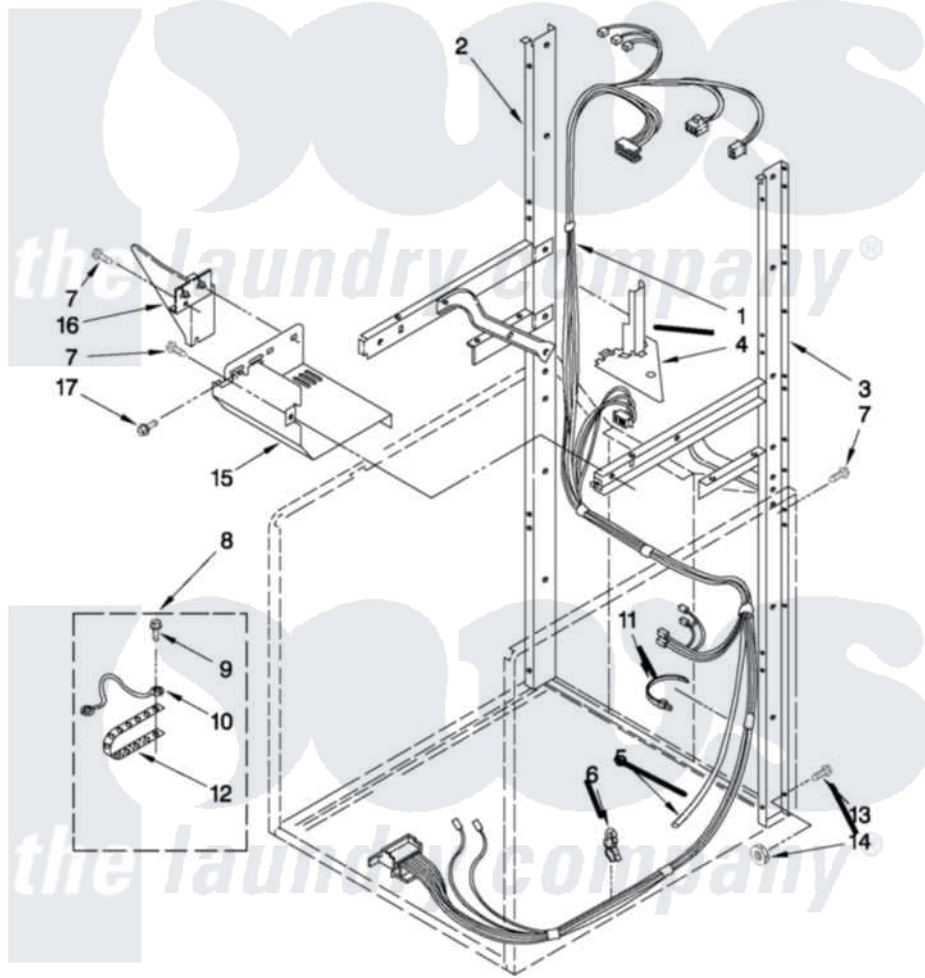

Maytag MET3800XW0 05 - DRYER SUPPORT AND WASHER HARNESS PARTS

DRYER SUPPORT AND WASHER HARNESS PARTS

For Models: MET3800XW0
(White)

FOR ORDERING INFORMATION REFER TO PARTS PRICE LIST

W10398445

7

Maytag [Residential Maytag MET3800XW0 Washer/Dryer Parts](#) Parts Diagram 05 - DRYER SUPPORT AND WASHER HARNESS PARTS

[Click on the part number to view part](#)

Item	Original Part Number	Replaced By	Status	Part Description
1	W10364163			Harness - Washer
2	3388851			Channel Assembly
3	3388850			Channel Assembly
4	3390609			Shield, Harness
5	W10368079			Hose, Pressure Switch
6	2219077			Clip, Pressure Switch Hose
7	343641	681414		Screw, 10AB X 1/2
8	685463			Kit, Grounding Plug, Dryer Side Panel
9	8533971	90767		Screw, 8A X 3/8 HeX Washer Head Tapping
10	685449			Wire, Ground
11	W10210799			Clip, Harness
12	22965			Strap, Grounding
13	3400300	Y015627		Screw- Hex

14	8533952		Nut, Hex
15	3394350		Shield, Front
16	3390336		Shield, Thermostat
17	3393008	308685	Side Trim)