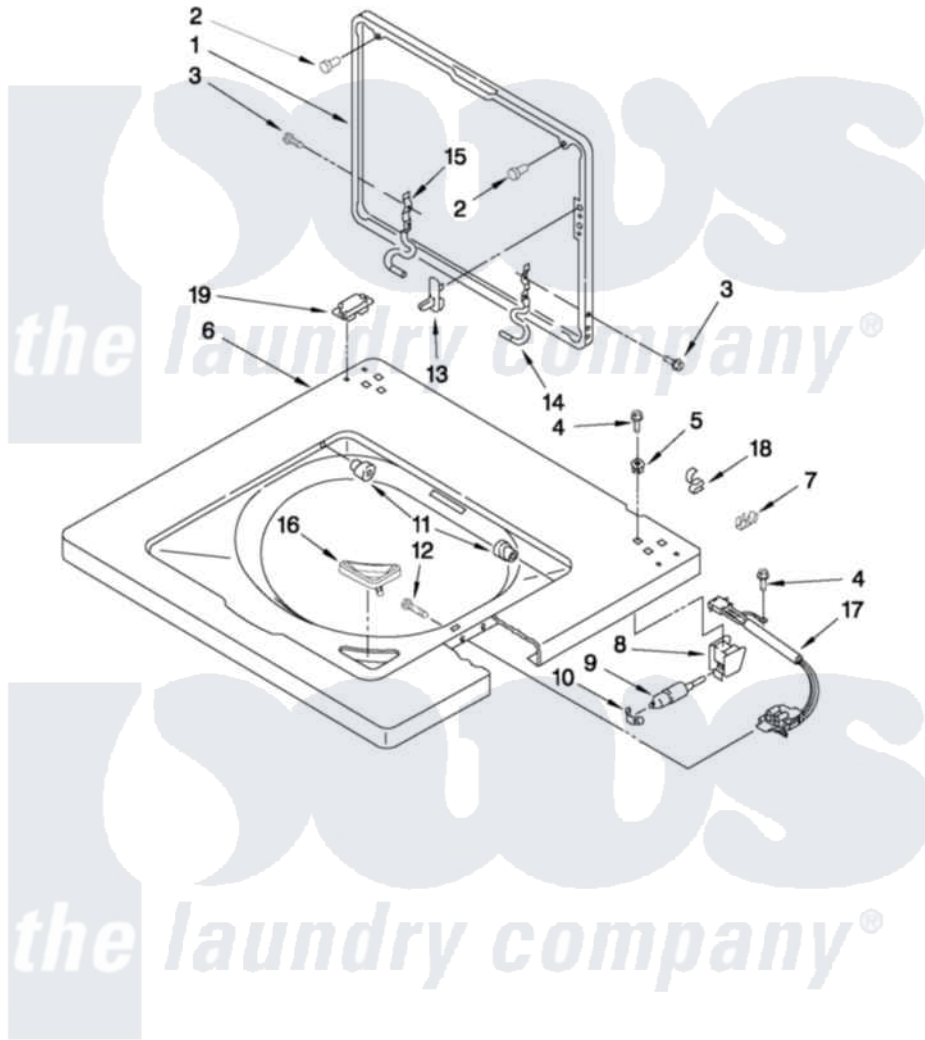

Maytag MET3800XW0 06 - WASHER TOP AND LID PARTS

WASHER TOP AND LID PARTS

For Models: MET3800XW0
(White)

FOR ORDERING INFORMATION REFER TO PARTS PRICE LIST

W10398445

9

Maytag [Residential Maytag MET3800XW0 Washer/Dryer Parts](#) Parts Diagram 06 - WASHER TOP AND LID PARTS
Click on the part number to view part

Item	Original Part Number	Replaced By	Status	Part Description
1	W10173243	W10193874		Lid
2	9724509			Bumper, Lid
3	W10119872	W10119828		Screw, Lid Hinge Mounting
4	343641	681414		Screw, 10AB X 1/2
5	692400			Nut, Push-In
6	3349817			Top, Console
7	W10113937			Clip, Grounding
8	3354020			Bracket, Mounting
9	3350152			Retainer, Lid Assembly
10	3350828			Clip-Cylinder Retainer
11	21258			Bearing, Lid Hinge
12	3356311			Screw And Washer, Lid Switch Shield
13	358684			Strike, Lid Switch
14	3350101			Hinge, RH
15	3350102			Hinge, L.H.
16	3362952			Dispenser, Bleach

17 [3355458](#)
18 [90016](#)
19 [W10134768](#)

Switch, Lid
Clip, Pressure Switch Hose
Locator, Top