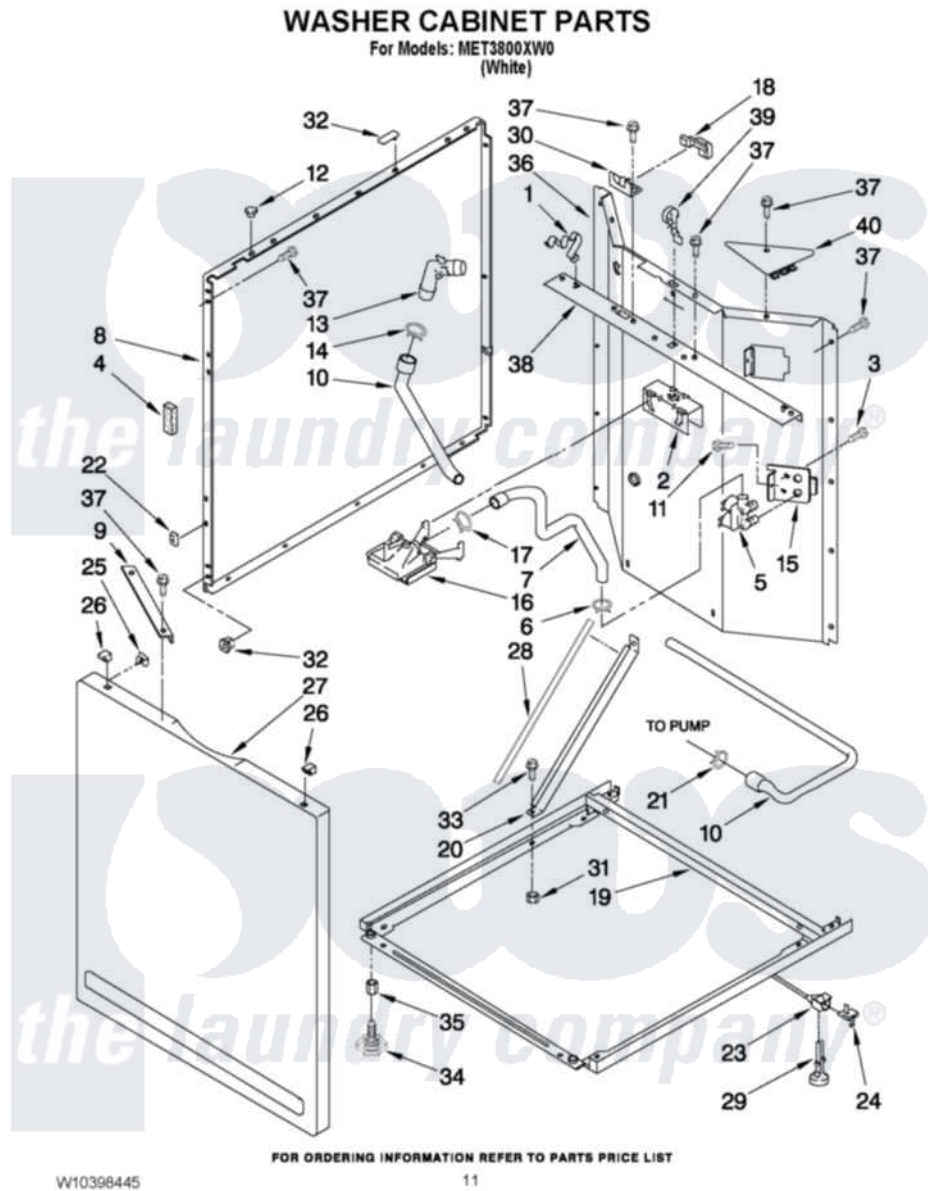

Maytag MET3800XW0 07 - WASHER CABINET PARTS

Maytag [Residential Maytag MET3800XW0 Washer/Dryer Parts](#) Parts Diagram 07 - WASHER CABINET PARTS
Click on the part number to view part

Item	Original Part Number	Replaced By	Status	Part Description
1	3349770			Clip, Spring Top
2	3349768			Bracket, Vacuum
3	62863	3390631		Screw, 10-16 X 3/8
4	3350013			Foam
5	3979349	3979345		Valve
6	370451	596669		Clamp, Manifold
7	8521954			Hose, Water Inlet
8	3349455			Panel, Side
9	3350745			Brace, Front Panel
10	3353841			Hose, Drain
11	9740848			Screw, Mixing Valve Mounting
12	660975			Plug, Top To Cabinet
13	8557915			Connector, Hose
14	356138			Clamp, Hose
15	3349673			Bracket, Valve
16	387606	3360977		Break-Vac

17	371503	596669	Clamp, Manifold
18	3350145		Shield, Lid Switch
19	3402724		Base, Cabinet
20	3388857		Bracket, Base
21	371507	371502	Clamp, Hose
22	3394083		Clip, Front Panel
23	3349311		Link, Leveling
24	359364		Clip, Leveling Mechanism
25	98234		Clip, U-Bend
26	345670		Lock, Top
27	3349499		Panel, Front
28	303294	3367669	Protector, Edge
29	358594		Foot, Rear
30	3350144		Bracket, Lid Switch
31	8533952		Nut, Hex
32	352292		Nut, Push-In
33	3400300	Y015627	Screw- Hex
34	389102	W10001130	Foot, Leveling
35	3400917		Nut, Jam
36	3349493		Panel, Rear
37	343641	681414	Screw, 10AB X 1/2
38	3349697		Rail, Back Top
39	3350135		Spring, Lever Bracket
40	3390608		Shield, Corner Right Rear