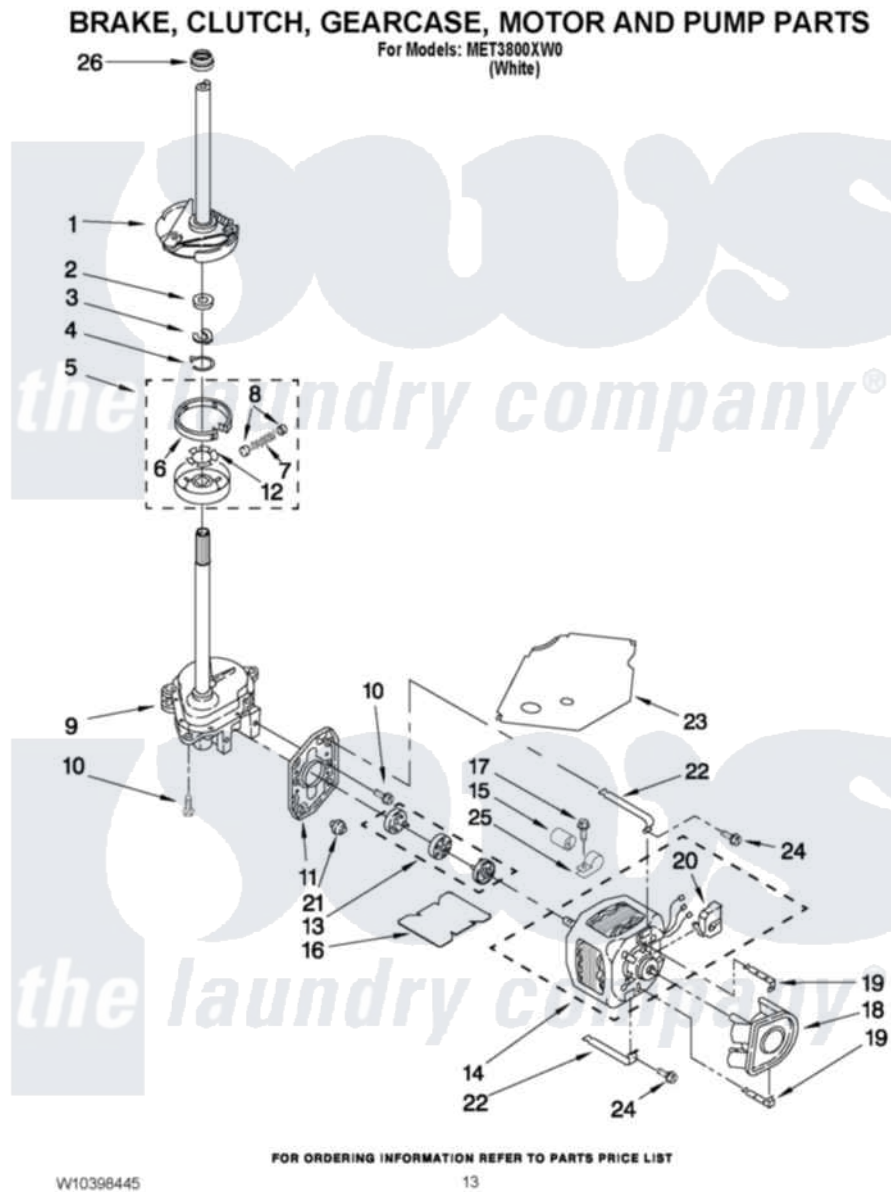

Maytag MET3800XW0 08 - BRAKE, CLUTCH, GEARCASE, MOTOR AND PUMP PARTS

Maytag [Residential Maytag MET3800XW0 Washer/Dryer Parts](#) Parts Diagram 08 - BRAKE, CLUTCH, GEARCASE, MOTOR AND PUMP PARTS
Click on the part number to view part

Item	Original Part Number	Replaced By	Status	Part Description
1	388951	285792		Basketdrive
2	63292			Washer, Spin Tube Thrust
3	62697	W10080230		Ring, Spin Tube Support
4	63283	285353		Ring
5	3951311	285785		Clutch
6	3951308	285790		Lining
7	3946792			Spring And Damper Assembly
8	62646			Cap, Clutch Spring
9	8532118	3360629		Gearcase
10	3357334	3400516		Screw Anti-Rattle
11	62611			Plate, Motor Mount To Gearcase
12	3355454			Clip, Main Drive
13	3364003	285753A		Coupling
14	661600			Motor, Main Drive

15	8572717	Capacitor, Motor Start	
16	8316060	Shield, Tub To Motor	
17	62863	3390631	Screw, 10-16 X 3/8
18	3363892	Pump, Complete	
19	8546127	Retainer, Pump	
20	62850	8529896	Switch, Main Drive Motor
21	62691	Grommet, Motor	
22	W10086010	Retainer, Motor	
23	3362089	Shield, Tub To Motor	
24	3387485	273556	Screw, 10-16 X 5/8
25	3949496	Clamp, Capacitor	
26	8577374	Seal, Centerpost	