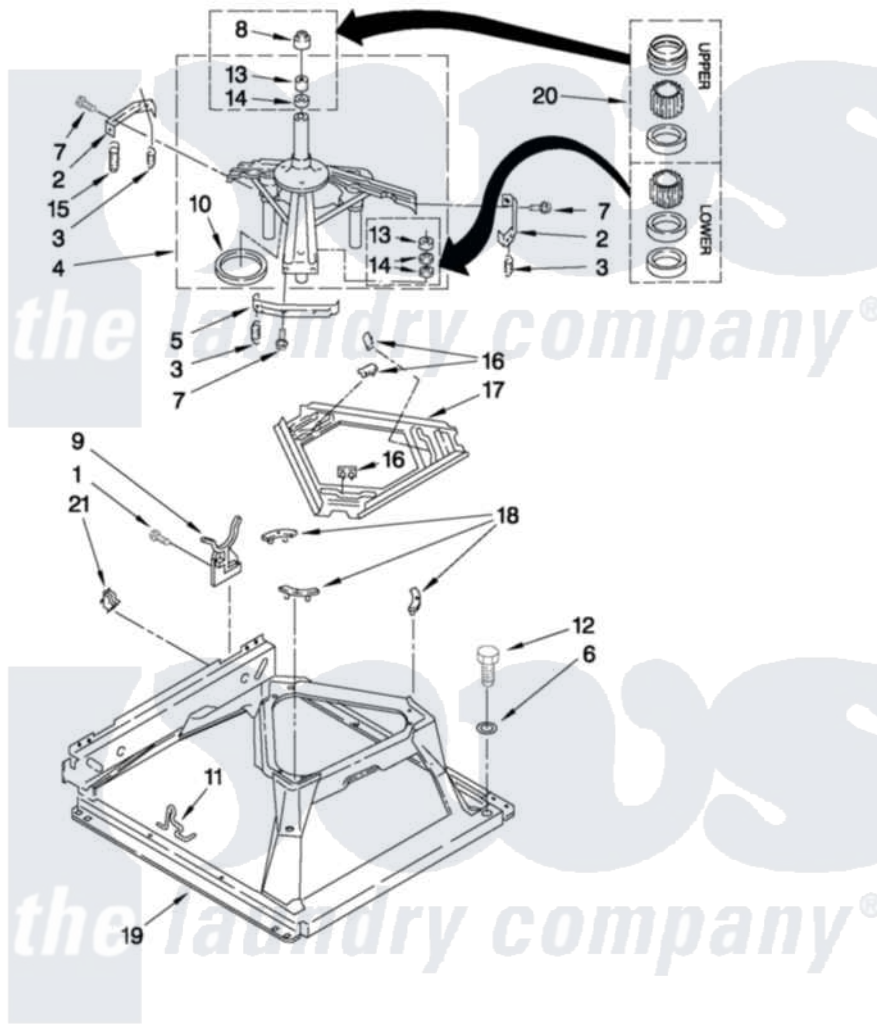

# Maytag MET3800XW0 09 - MACHINE BASE PARTS

## MACHINE BASE PARTS

For Models: MET3800XW0  
(White)

FOR ORDERING INFORMATION REFER TO PARTS PRICE LIST

14

W10398445

Maytag [Residential Maytag MET3800XW0 Washer/Dryer Parts](#) Parts Diagram 09 - MACHINE BASE PARTS  
Click on the part number to view part

Item	Original Part Number	Replaced By	Status	Part Description
1	343641	<a href="#">681414</a>		Screw, 10AB X 1/2
2	<a href="#">64067</a>			Bracket, Spring Outer
3	<a href="#">63907</a>			Spring, Suspension
4	8575214	<a href="#">280184</a>		Support
5	<a href="#">64065</a>			Bracket, Spring Outer
6	<a href="#">3349340</a>			Washer
7	<a href="#">3400076</a>			Screw, Bracket Mounting
8	<a href="#">8577376</a>			Seal, Centerpost
9	<a href="#">3350506</a>			Retainer, Hose
10	<a href="#">63134</a>			Ring, Sound Deadening
11	<a href="#">W10145155</a>			Retainer, Suspension Spring
12	<a href="#">3400501</a>			Screw, 5/16-18 X 1 3/32
13	<a href="#">8546455</a>			Bearing, Centerpost
14	357409	<a href="#">359449</a>		Seal, Agitator Shaft
15	<a href="#">W10250667</a>			Spring, Counterweight
16	62568	<a href="#">285219</a>		Pad

17	<a href="#">3946509</a>		Plate, Suspension
18	3363660	<a href="#">285744</a>	Pad
19	<a href="#">3349343</a>		Base Assembly
20	<a href="#">285203</a>		Centerpost Bearing Kit
21	<a href="#">3349749</a>		Restrainer, Base