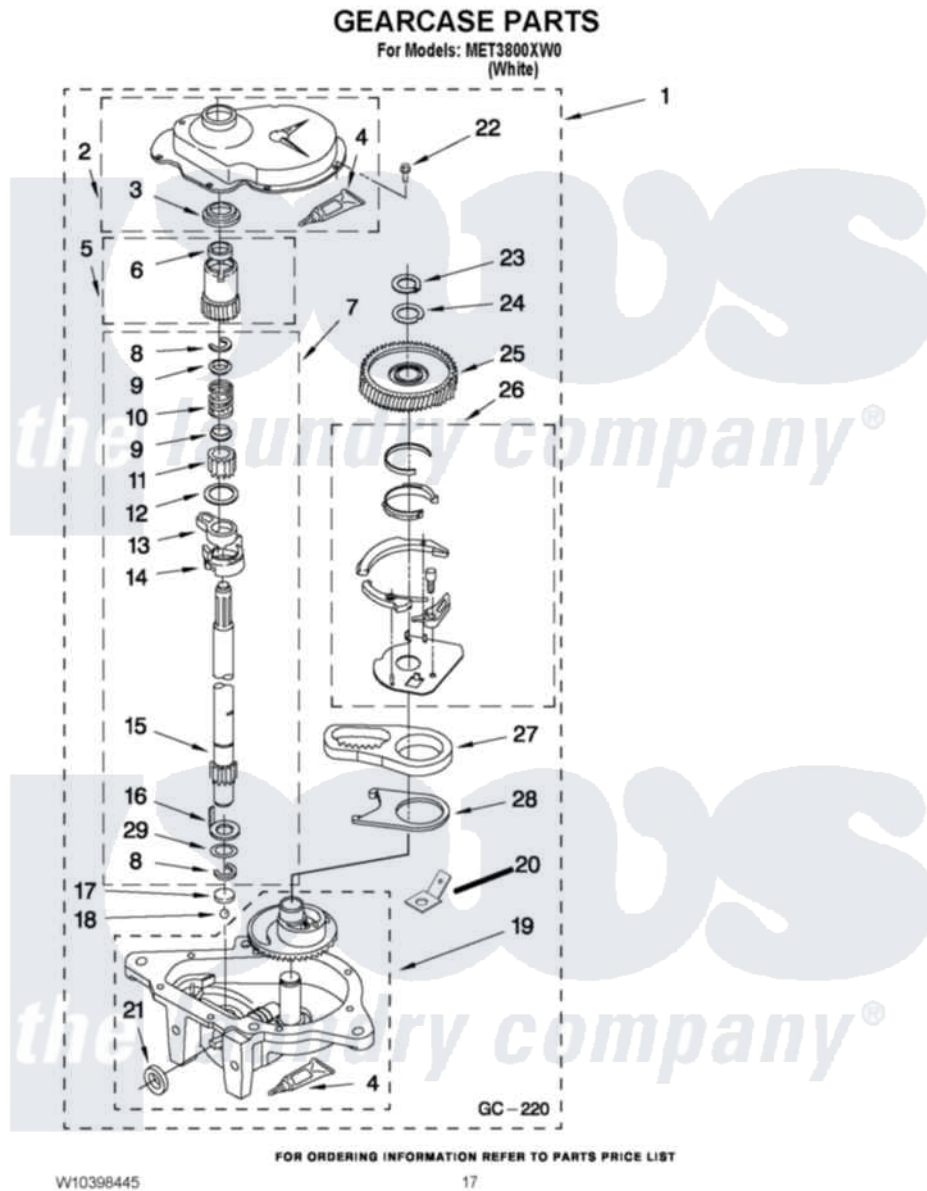

Maytag MET3800XW0 11 - GEARCASE PARTS

Maytag Residential Maytag MET3800XW0 Washer/Dryer Parts Parts Diagram 11 - GEARCASE PARTS
Click on the part number to view part

Item	Original Part Number	Replaced By	Status	Part Description
1	8532118	3360629		Gearcase
2	285202			Cover, Gearcase
3	3349985			Seal, Gearcase Cover
4	285195			Sealer Sealer, Gasket
5	63320	285362		Gear and Pinion
6	356427			Seal, Spin Pinion
7	389387			Shaft, Agitator
8	90369		Not Available	Ring, Retaining (2)
9	62677			Retainer, Spring
10	62676			Spring, Agitator
11	63273	285509		Shaft, Agitator
12	62619			Washer, Agitator Gear
13	62580	285206		Cam-Agitator
14	62581	285206		Cam-Agitator
15	285509			Shaft, Agitator
16	62618			Washer, Cam Thrust

17	16018	285205	Bearing
18	85529	285205	Bearing
19	389230	285515	Gearcase
20	3949116	Not Available	BLOCK TAB, TERMINAL
21	285352		Seal Kit, Thrust Plug
22	3351614		Screw, Gearcase Cover Mounting
23	3362552	285765	Ring-Retrn
24	285735	285766	Washer Kit, Thrust
25	62570	285362	Gear and Pinon
26	388253	999516	Shelf-Glas
27	3349296	8546456	Rack, Connecting
28	62621		Actuator, Shift
29	388815		Washer, Intermediate 1 3976263 Miscellaneous Parts Bag 2 3976300 Washer, Inlet Hose 3 3366913 Clamp, Hose