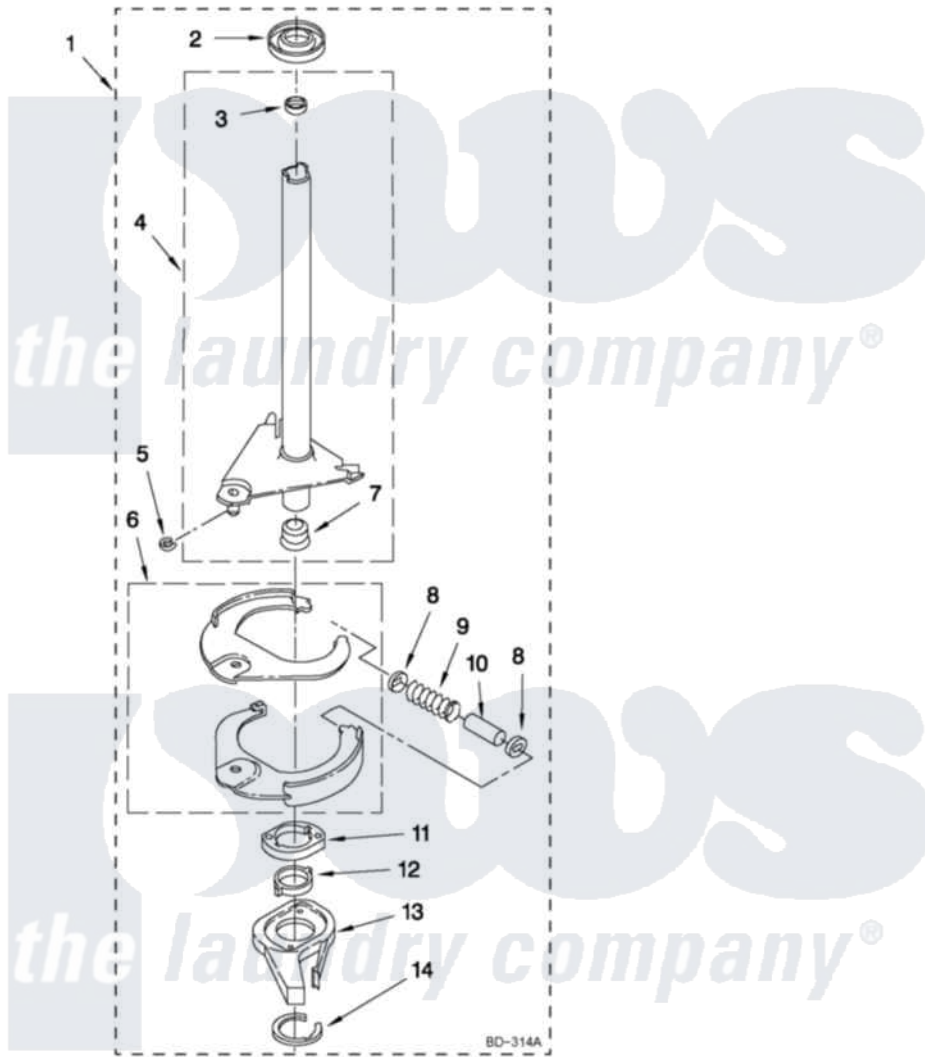

Maytag MET3800XW0 12 - BRAKE AND DRIVE TUBE PARTS

BRAKE AND DRIVE TUBE PARTS

For Models: MET3800XW0
(White)

FOR ORDERING INFORMATION REFER TO PARTS PRICE LIST

18

W10398445

Maytag [Residential Maytag MET3800XW0 Washer/Dryer Parts](#) Parts Diagram 12 - BRAKE AND DRIVE TUBE PARTS

Click on the part number to view part

Item	Original Part Number	Replaced By	Status	Part Description
1	388951	285792		Basketdrive
2	62658			Ring, Thrust
3	356427			Seal, Spin Pinion
4	64027	64208		Tube-Spin
5	64035	W10083190		Ring, Retaining
6	64232	285438		Shoe-Brake
7	62703	8546462		"T" Bearing, Spin Tube
8	3353956	285658		Sleeve
9	62647		Not Available	Spring, Brake
10	3355360	285658		Sleeve
11	661516	8546461		Cam, Brake Release
12	63022			Sleeve, Cam
13	64194	285790		Lining
14	90368	W10083200		Ring, Retaining
NI	285208			Lubricant