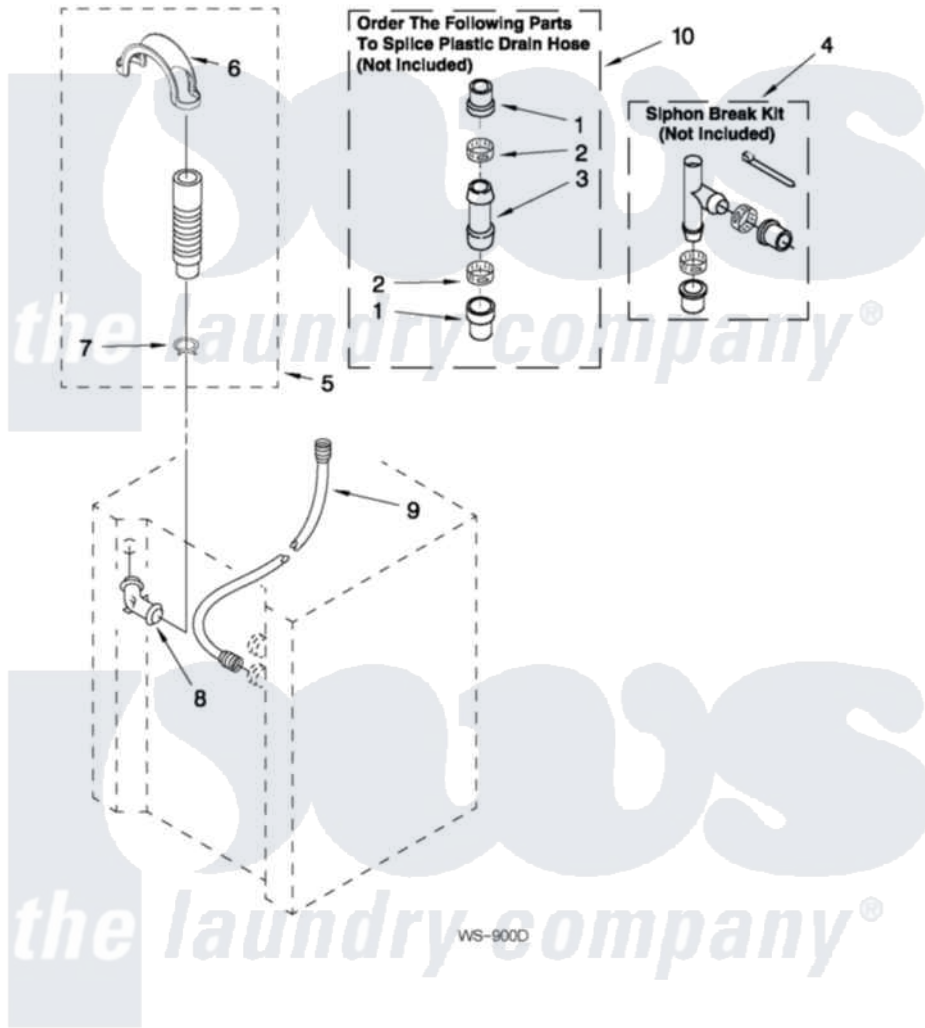

WATER SYSTEM PARTS

For Models: MET3800XW0
(White)

FOR ORDERING INFORMATION REFER TO PARTS PRICE LIST

W10398445

19

Maytag Residential Maytag MET3800XW0 Washer/Dryer Parts Parts Diagram 13 - WATER SYSTEM PARTS
Click on the part number to view part

Item	Original Part Number	Replaced By	Status	Part Description
1	285321			Water System Parts
2	65349	285655		Clamp, Hose
3	16272			Connector, Straight
4	285320			Water System Parts
5	661575	285664		Hose
"	W10108350			Hose, Corrugated Plastic Drain
"	661577	285666		Hose
6	8577378			U-Bend, Drain Hose
7	3357331			Clamp, Drain
8	356739	8557915		Connector, Hose
9	3354858	89503		Hose-Inlet
10	285442			Water System Parts