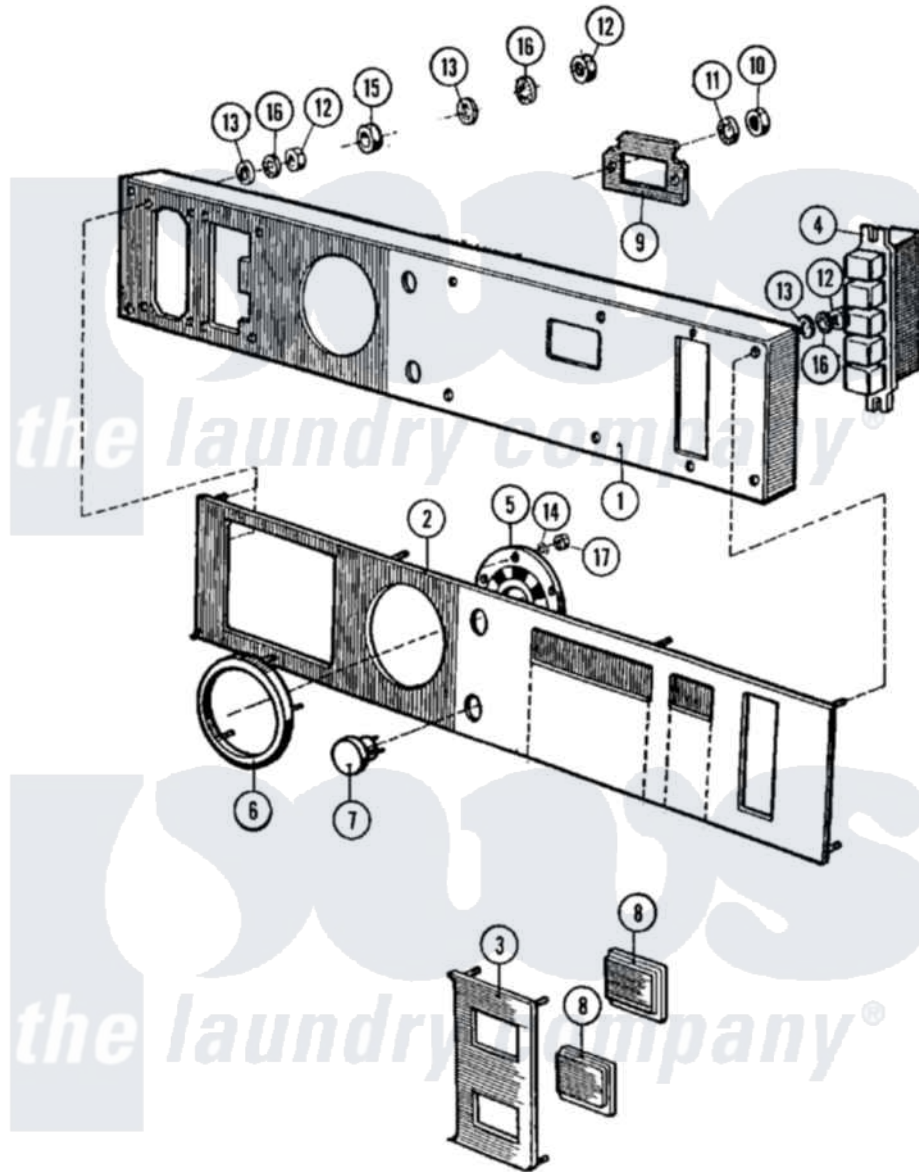

Maytag MFR18MCAAS 02 - CONTROL PANEL (MC) (SERIES 10)

Maytag [Residential Maytag MFR18MCAAS Washer Parts](#) Parts Diagram 02 - CONTROL PANEL (MC) (SERIES 10)
 Click on the part number to view part

Item	Original Part Number	Replaced By	Status	Part Description
001	NLA		Not Available	PLATE, BACK-UP (COIN METER)
002	NLA		Not Available	PANEL, CONTROL
003	23001041	23002524		Plate- Ind
"	23003719			Stepper Board / Coin Counter
004	23001042			Switch, Program Selector
005	23001043	23002494		Disc- Indi
006	23001044	23002496		Disk- Indi
007	23001046			Lamp, Indicator
008	23001049		Not Available	LENS, TRANSPARENT RED
"	NLA		Not Available	LENS, ALUMINIUM
009	NLA		Not Available	PLATE, MOUNTING
010	23001053			Nut
011	23001054			Washer, Locking
012	23001055	23001014		Nut M4
013	23001056			Ring, Shaft Locking
014	23001057	23002499		Spring Retaining Clip

015	23001058	Tube, Distance
016	23001013	Lock Washer External Teeth M4
017	23002325	Washer
018	23001038	Conversion Kit
"	23002334	Mc To MN Convers.