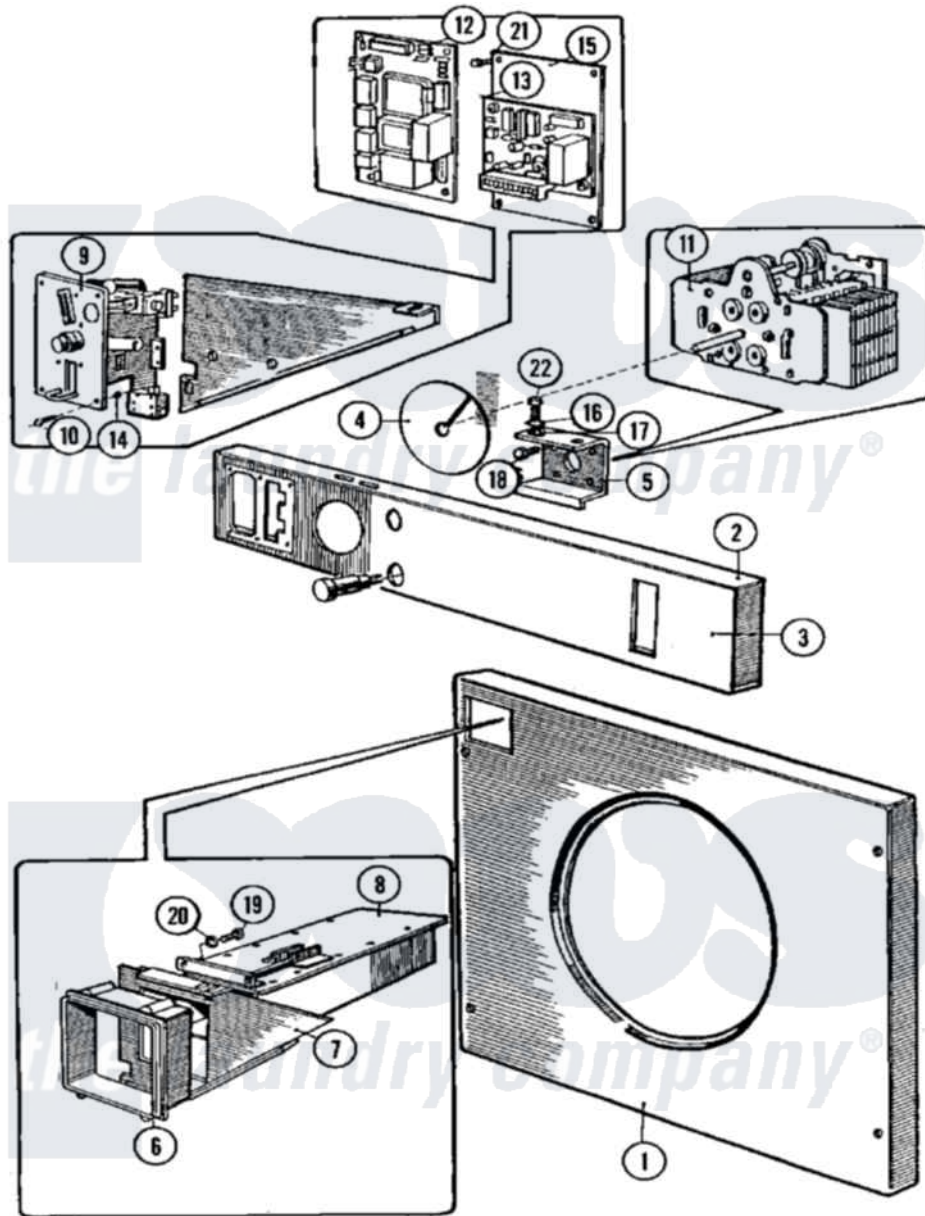

# Maytag MFR18MCAAS 03 - TIMER & COIN ASSEMBLY (SERIES 10)

Maytag Residential Maytag MFR18MCAAS Washer Parts Parts Diagram 03 - TIMER & COIN ASSEMBLY (SERIES 10)  
 Click on the part number to view part

Item	Original Part Number	Replaced By	Status	Part Description
001	NLA		Not Available	FRONT PANEL, 24X25 15/16
002	NLA		Not Available	PLATE, BACK-UP (COIN METER)
003	NLA		Not Available	PANEL, CONTROL
004	<a href="#">23001060</a>			Disc, Timer Indicator
005	<a href="#">23001061</a>			Timer, Support
006	<a href="#">23001062</a>			Collar, Coin Vault
007	NLA		Not Available	VAULT, SUPPORT COIN
008	<a href="#">23001349</a>			Vault, Coin
009	<a href="#">23001063</a>			Meter, Coin
"	<a href="#">23001350</a>			Meter, Coin
"	<a href="#">23003444</a>			Coil
"	<a href="#">23003445</a>			Coil
010	<a href="#">23001064</a>			Screw, Ornamental
011	<a href="#">23001065</a>			Timer
"	<a href="#">23001351</a>			Timer
012	<a href="#">23001066</a>			Counter, Coin

"	23001693	<a href="#">23001066</a>	Counter, Coin
"	<a href="#">23003719</a>		Stepper Board / Coin Counter
013	<a href="#">23001068</a>		Relay, Start
014	<a href="#">23001053</a>		Nut
015	NLA	Not Available	MOUNTING PLATE, START RELAY
016	23001028	<a href="#">23002756</a>	Lockwasher
017	<a href="#">23001027</a>		Washer
018	<a href="#">23001069</a>		Screw
019	<a href="#">23001070</a>		Screw
020	<a href="#">23001013</a>		Lock Washer External Teeth M4
021	23001052	<a href="#">23002869</a>	Screw
022	<a href="#">23001026</a>		Bolt
023	<a href="#">23001038</a>		Conversion Kit
"	<a href="#">23002195</a>		Pc-Pn Conversion Kit
"	<a href="#">23002333</a>		Pc To Pn Conversion
"	<a href="#">23002334</a>		Mc To MN Convers.