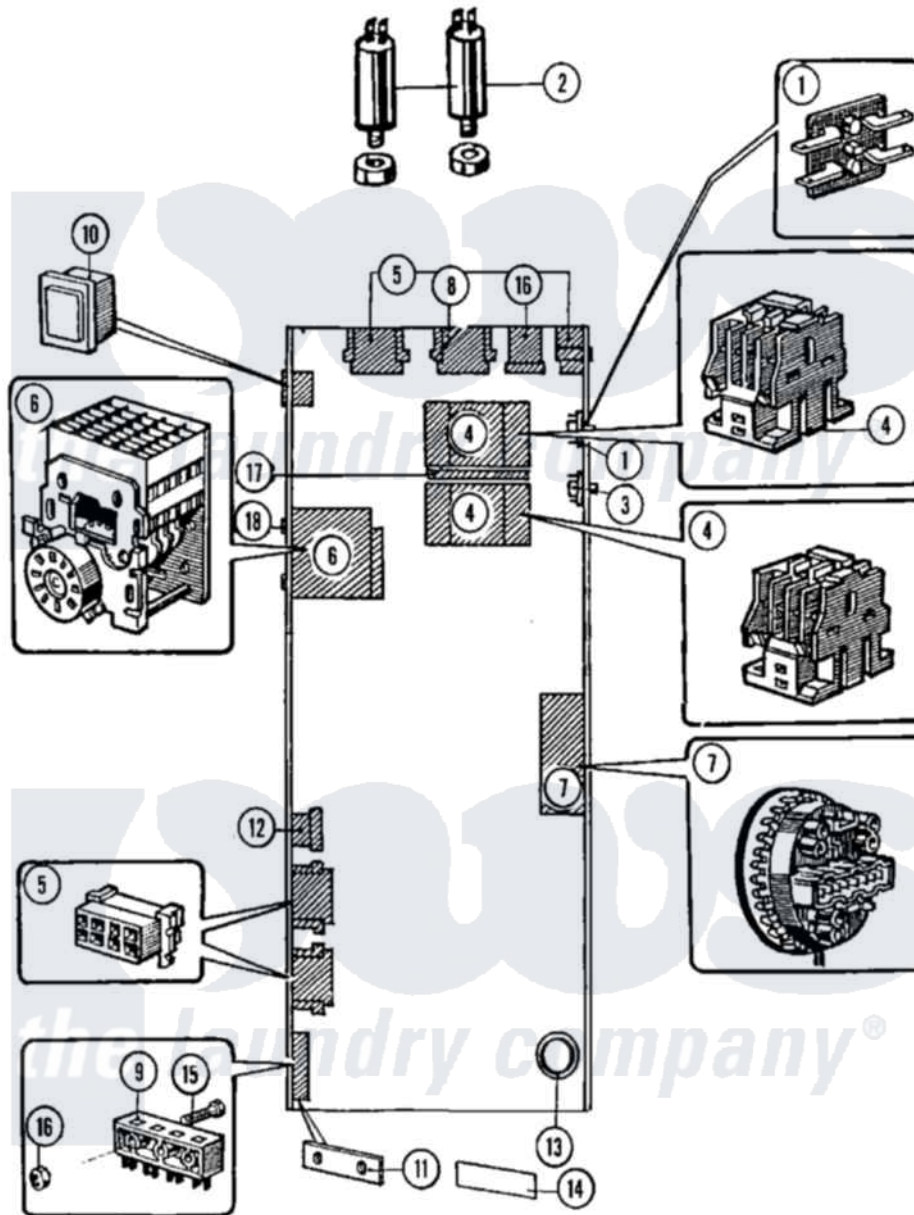

Maytag MFR18MCAAS 04 - MAIN CONTROL (MC) (SERIES 10)

Maytag Residential Maytag MFR18MCAAS Washer Parts Parts Diagram 04 - MAIN CONTROL (MC) (SERIES 10)
 Click on the part number to view part

Item	Original Part Number	Replaced By	Status	Part Description
001	23001094			Bridge, Rectifier
002	23001097			Capacitor
003	23001099			Socket, Pc Board Socket
004	23001100	23003750		Frequency Inverter Contactor
"	23001535	23003804		Contactor, D09 115V
005	23001109			Housing, Connector
006	23001110			Timer, Reversing
"	23001512			Timer, Reversing
007	23001360	23001513		Switch, Water Level
"	23001513			Switch, Water Level
008	23001112			Housing, Connector
009	23001113			Housing, Connector
010	23001114			Rocker Switch, Prewash/No Prew
011	23001115			Terminal Block Insulation
012	23001116			Housing, Connector
013	23001117			Ring, Rubber

014	23001118		Sticker, Liquid Soap
015	23001361		Bolt
016	23001055	23001014	Nut M4
017	23001119	23003762	Mechanical Interlock
018	23001069		Screw
019	23001465		Sticker, Electricity Warning
020	BLANK	Not Available	CONNECTOR, 9-POLE
021	NLA	Not Available	SCREW (M6 X 25)
022	23001515	23001312	Mut M6
023	NLA	Not Available	WASHER (M6)
024	NLA	Not Available	STICKER
025	23001518		SERIES 15 - NO LONGER NEEDED
"	NLA	Not Available	FILTER, NET
026	23001519	22001417	Transformer
027	NLA	Not Available	LABEL, EARTH