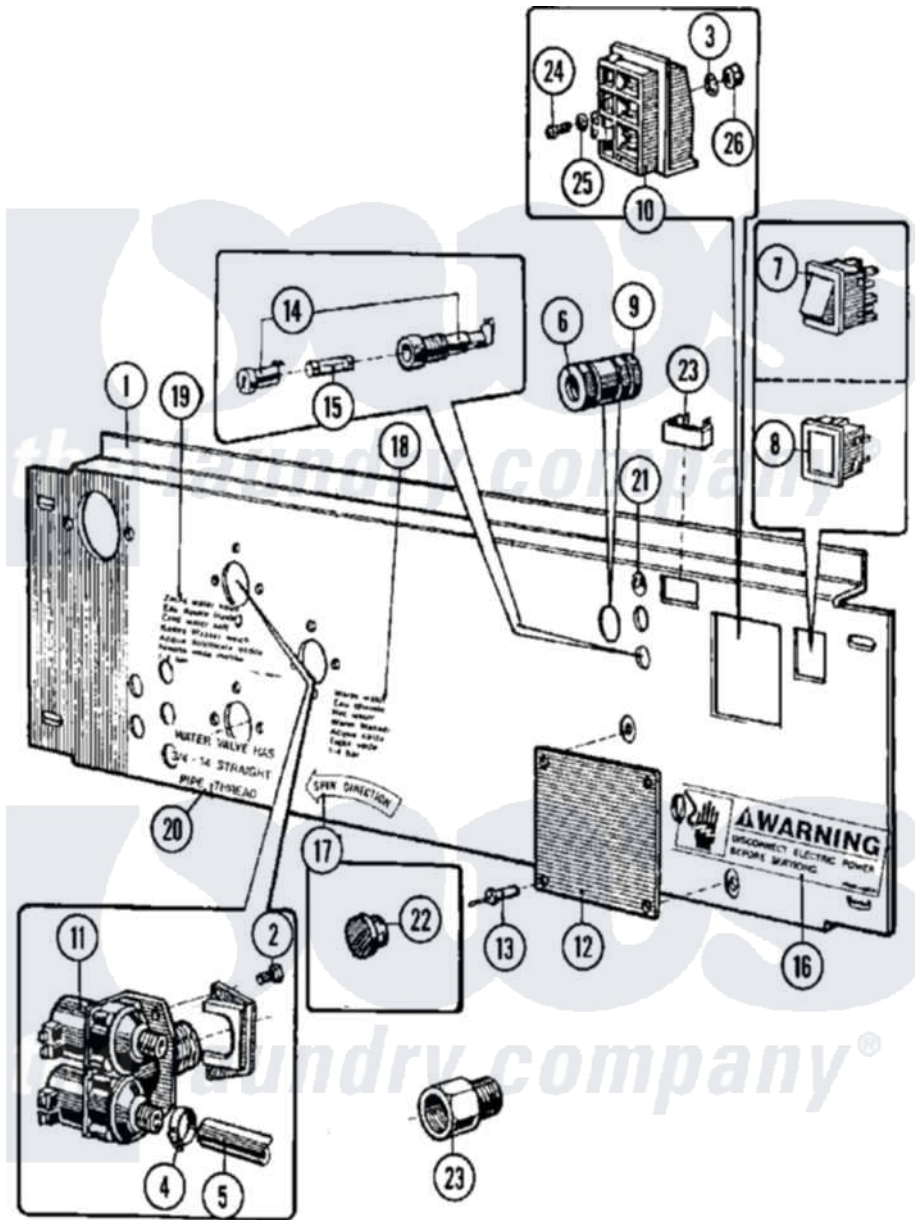

# Maytag MFR18MCAAS 05 - WATER VALVE & REAR PANEL (SERIES 10)

Maytag Residential Maytag MFR18MCAAS Washer Parts Parts Diagram 05 - WATER VALVE & REAR PANEL (SERIES 10)

Click on the part number to view part

Item	Original Part Number	Replaced By	Status	Part Description
001	NLA		Not Available	PANEL, VALVE
002	<a href="#">23001361</a>			Bolt
003	<a href="#">23001013</a>			Lock Washer External Teeth M4
004	23001506	<a href="#">596669</a>		Clamp, Manifold
005	<a href="#">23001507</a>			Waterhose
006	<a href="#">23001450</a>			Swivel
007	<a href="#">23001529</a>			Button
008	<a href="#">23001452</a>			Square Plug
009	<a href="#">23001453</a>			Nut, Swivel
010	<a href="#">23001454</a>			Block, Terminal Connection
011	<a href="#">23001455</a>			Valve, Two Way
"	<a href="#">23001456</a>			Valve, Two Way
012	<a href="#">23001460</a>			Plate, Identification
013	<a href="#">23001461</a>			Rivets, Blind
014	<a href="#">23001462</a>			Holder, Fuse

015	<a href="#">23001463</a>		Fuse
"	<a href="#">23001508</a>		Fuse
016	<a href="#">23001465</a>		Sticker, Electricity Warning
017	<a href="#">23001468</a>		Sticker, Spin Direction
018	<a href="#">23001469</a>		Sticker, Hot Water
019	<a href="#">23001471</a>		Sticker, Cold Soft Water
020	<a href="#">23001509</a>		Sticker, Pipe Thread
021	NLA	Not Available	STICKER (1A)
022	NLA	Not Available	PLUG, LIQUID SOAP OPENING
023	23001339	<a href="#">23002455</a>	Nut, Rapid
024	NLA	Not Available	SCREW (M 4 X 16 BRASS)
025	NLA	Not Available	WASHER (DIA. 9 X 4.3 X 0.8)
026	23001481	<a href="#">23001014</a>	Nut M4
027	<a href="#">23001482</a>		Connection
028	<a href="#">23001483</a>		Washer
029	<a href="#">23001484</a>		Extension, Brass Pipe Thread
030	<a href="#">23001485</a>		Tee, 3/4" Pipe Thread
031	NLA	Not Available	VALVES, PLATE
032	<a href="#">23001522</a>		Screw
033	<a href="#">23001523</a>		North American, Hose