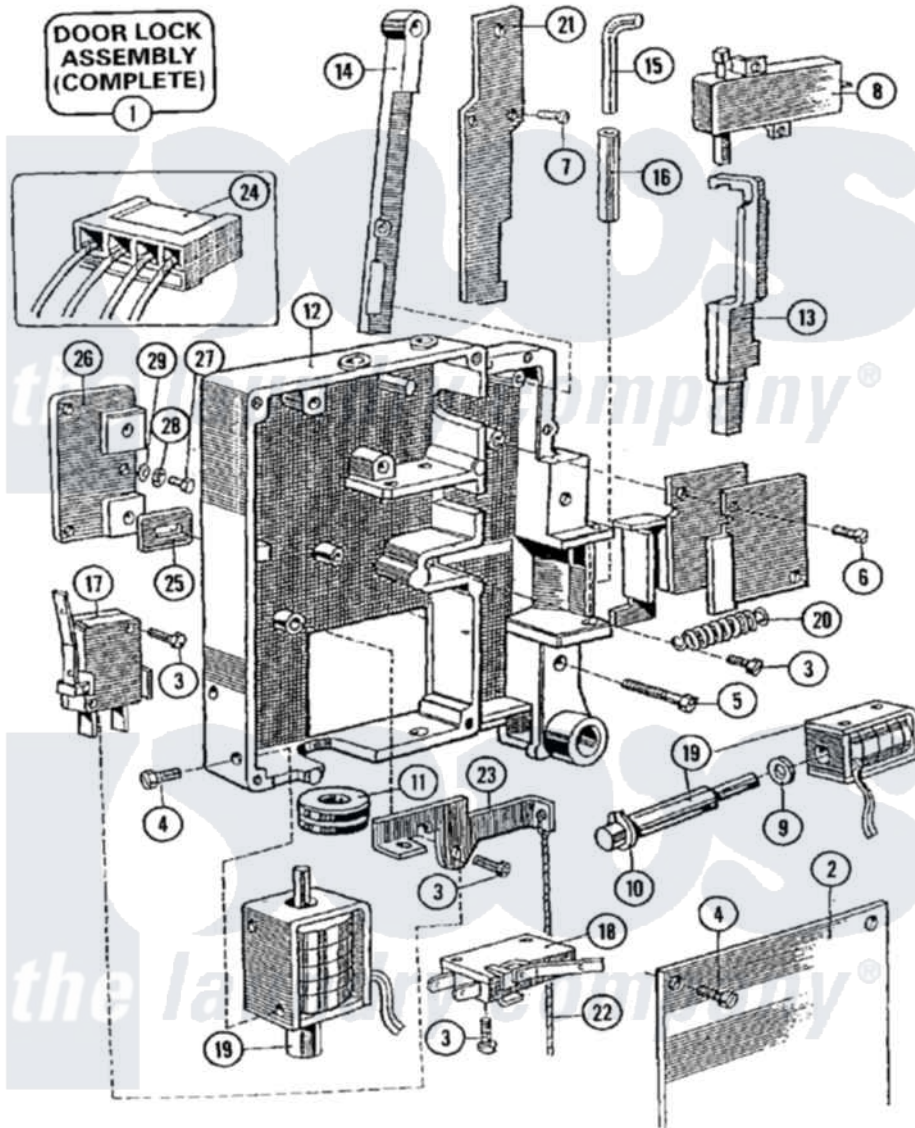

Maytag MFR18MCAAS 06 - DOOR LOCK ASSEMBLY (SERIES 10)

Maytag [Residential Maytag MFR18MCAAS Washer Parts](#) Parts Diagram 06 - DOOR LOCK ASSEMBLY (SERIES 10)

Click on the part number to view part

Item	Original Part Number	Replaced By	Status	Part Description
001	Y23002897			Door Lock Assembly
002	23001130			Plate, Cover
003	23001131			Screw
004	23001132			Screw
005	23001133			Screw
006	23001070			Screw
007	23001134			Bolt
008	23001135			Bimetal, Actuator
"	23002207	23001135		Bimetal, Actuator
009	23001136			Washer
010	23001137			Ring, Retaining
011	23001138			Bushing, Cable Passage
012	23001139	Y23002898		Ground, Plate Lock
013	23001140			Small Lock Hook
014	23001141			Bar, Handle Latch
015	23001142			Retainer, Lock Tube

016	23001143		Tube, Lock
017	23001144		Microswitch, Lever
018	23001145		Microswitch, Lever
019	23001146		Coil
"	23001147		Coil
020	23001148	23002900	Spring, Locking Part
021	23001149		Leaf Spring, Latch Bar
022	23001152		Cord, Emergency Opening
023	23001153		Lever, Emergency Opening
024	23001154		Wiring Harness, Doorlock
025	23001155	23001368	Shim, Hinge Base
026	23001156		Spacer, Lock
027	23001157		Bolt
028	23001158		Lockwasher
029	23001159		Washer Lu