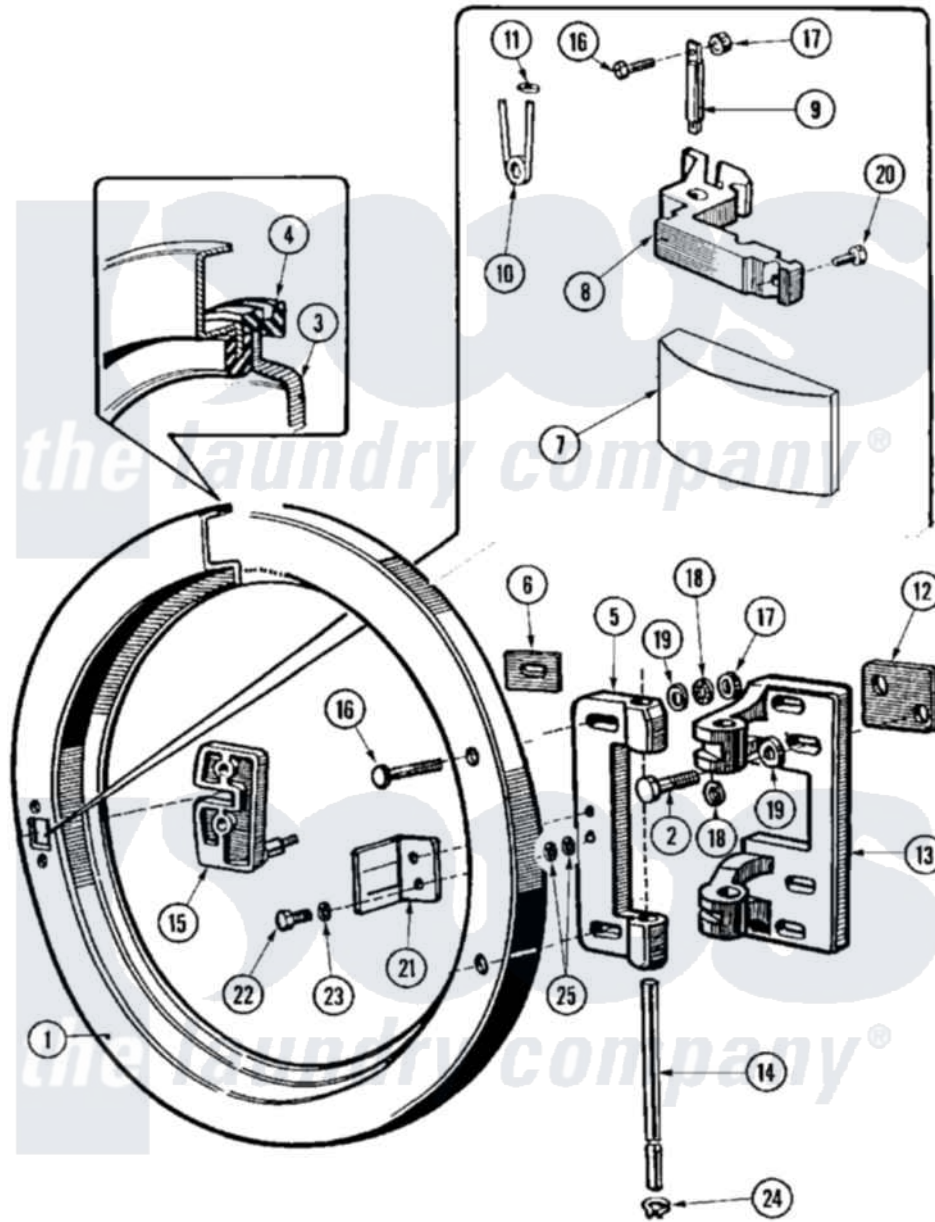

# Maytag MFR18MCAAS 07 - DOOR

Maytag [Residential Maytag MFR18MCAAS Washer Parts](#) Parts Diagram 07 - DOOR  
 Click on the part number to view part

Item	Original Part Number	Replaced By	Status	Part Description
001	<a href="#">23001363</a>			Ring, Door
002	23001374	<a href="#">23002462</a>		Screw Lu
003	<a href="#">23001364</a>			Glass, Door
004	<a href="#">23001365</a>			Rubber, Door Glass
005	<a href="#">23001366</a>			Plate, Hinge
006	<a href="#">23001166</a>			Shim, Hinge Plate
007	<a href="#">12001889</a>			Kit, Door HANdle Assembly HANdle Front And Back Included
"	23001524	<a href="#">12001889</a>		Kit, Door HANdle Assembly HANdle Front And Back Included
"	<a href="#">23001614</a>			Doorlock, Handlegrip
"	<a href="#">23003633</a>			Lever, Door
008	<a href="#">23001367</a>			Lever, Handle
"	<a href="#">23001613</a>			Handle, Door Lever
"	<a href="#">23003633</a>			Lever, Door
009	<a href="#">23001168</a>			Door Handle Pivot Pin