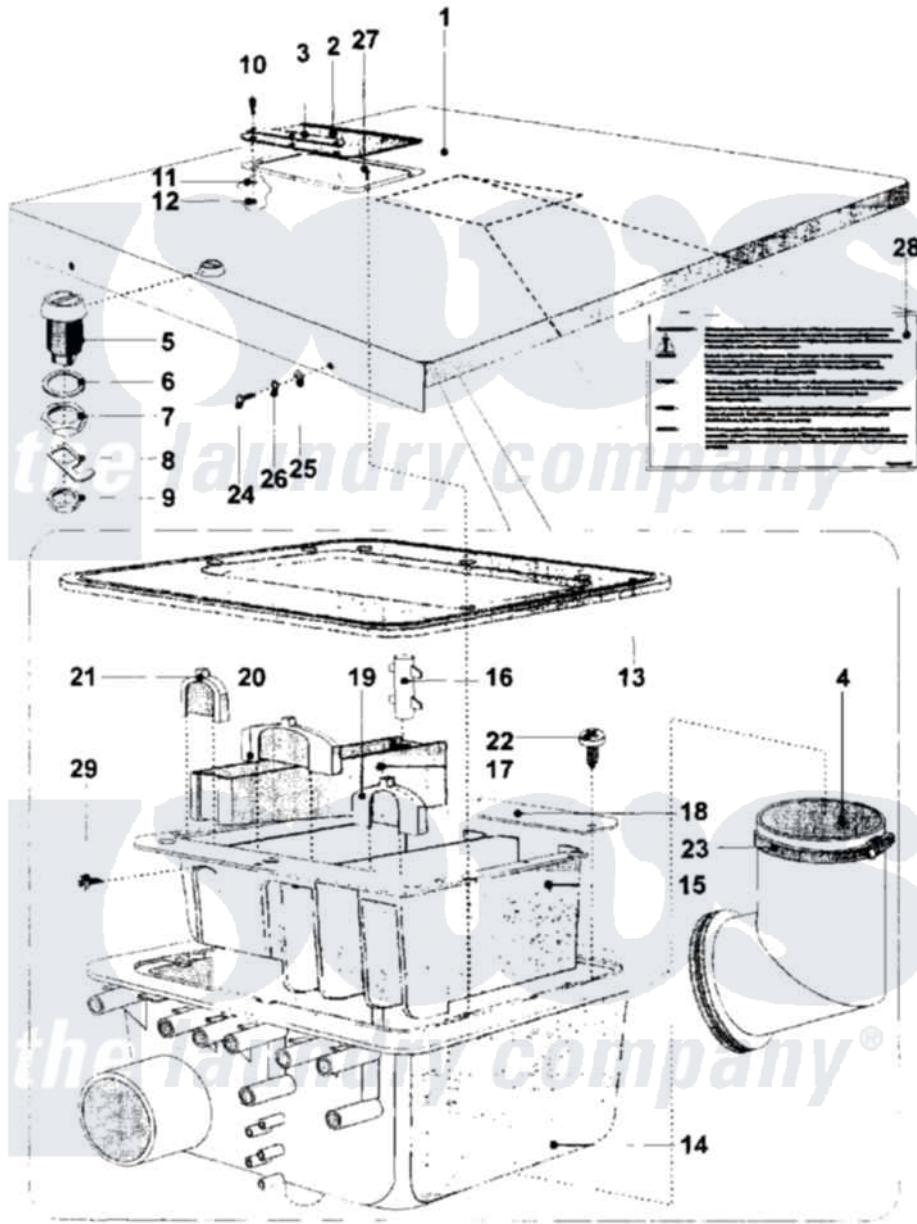

Maytag MFR18MCAAS 14 - SOAP BOX & TOP COVER ASSY. (SERIES 11)

Maytag Residential Maytag MFR18MCAAS Washer Parts Parts Diagram 14 - SOAP BOX & TOP COVER ASSY. (SERIES 11)

[Click on the part number to view part](#)

Item	Original Part Number	Replaced By	Status	Part Description
001	23003315			Cover, Soap Hopper
002	23001003			Rubber Cover, Soap Box
003	23002893			Lath, Rubber Cover Soap Hopper
004	23001005			Rubber Hose, Soap Box
005	23001006			Lock, Top Panel
006	23001007			Washer M21x27x1
007	23001008			Nut, Lock
008	23001009			Hook, Lock
009	23001011			Nut
010	23001012			Screw
011	23001636	23002674		Spring, Lock Washer
012	23002652			Nut
013	23001015			Rubber Seal, Soap Box
014	23001016			External Soap Hopper
015	23001017			Soap Hopper Insert

016	23001018		Syphon Hose
017	23001019		Fabric Softner Insert
018	23001020		Insert Retainer
019	23001021		Prewash Diverter
020	23001022		Mainwash Diverter
021	23001021		Prewash Diverter
022	23001024	23003782	Screw 3 Stainless Steel Lu
023	23001025		Clamp, Hose
024	23002461		Screw
025	23001027		Washer
026	23001734	23002425	Locker Washer M6
027	23002894	23003484	Screw
028	NLA	Not Available	LABEL (SERV. WARNING)
029	23002318		Screw, Pan Head