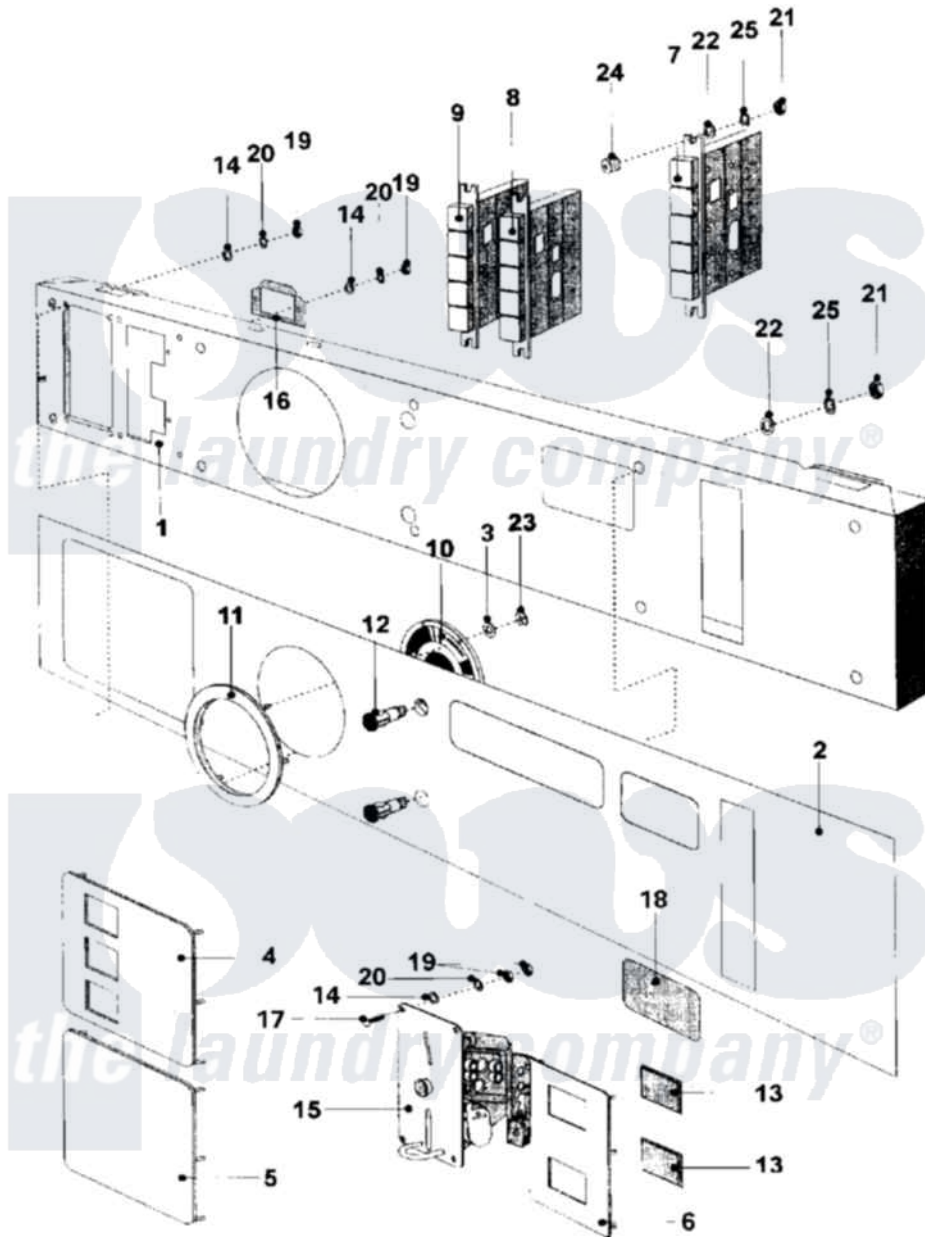

Maytag MFR18MCAAS 15 - CONTROL PANEL-MC (SERIES 11)

Maytag Residential Maytag MFR18MCAAS Washer Parts Parts Diagram 15 - CONTROL PANEL-MC (SERIES 11)
 Click on the part number to view part

Item	Original Part Number	Replaced By	Status	Part Description
001	23003287			Panel, Control
002	NLA		Not Available	PANEL, FACIA (20C ON 3)
003	23002325			Washer
004	NLA		Not Available	PLATE, INDEX (PUSH BUTTONS)
005	NLA		Not Available	PLATE, INDEX
006	23002522			Plate, Index
"	NLA		Not Available	PLATE, INDEX (COIN METER)
007	23002491			Switch, Program Selector
008	23002492			Switch, Func Sel W/Red Button
009	23002493			Switch, Function Selector
010	23002495			Disk, Indicator
"	23002497			Disk, Indicator
011	23001044	23002496		Disk- Indi
012	23001046			Lamp, Indicator

013	23001047	23002525	Plexi Tra
"	23001049		Not Available
"	NLA		Not Available
014	23001670		Washer
015	23001063		Meter, Coin
"	23001350		Meter, Coin
016	23002864		Plate, Fixation
017	23001064		Screw, Ornamental
018	NLA		Not Available
019	23002500		Washer, Lock
020	NLA		Not Available
021	23002399	23001014	Nut M4
022	23001056		Ring, Shaft Locking
023	23001057	23002499	Spring Retaining Clip
024	23001058		Tube, Distance
025	23002111	23001013	Lock Washer External Teeth M4