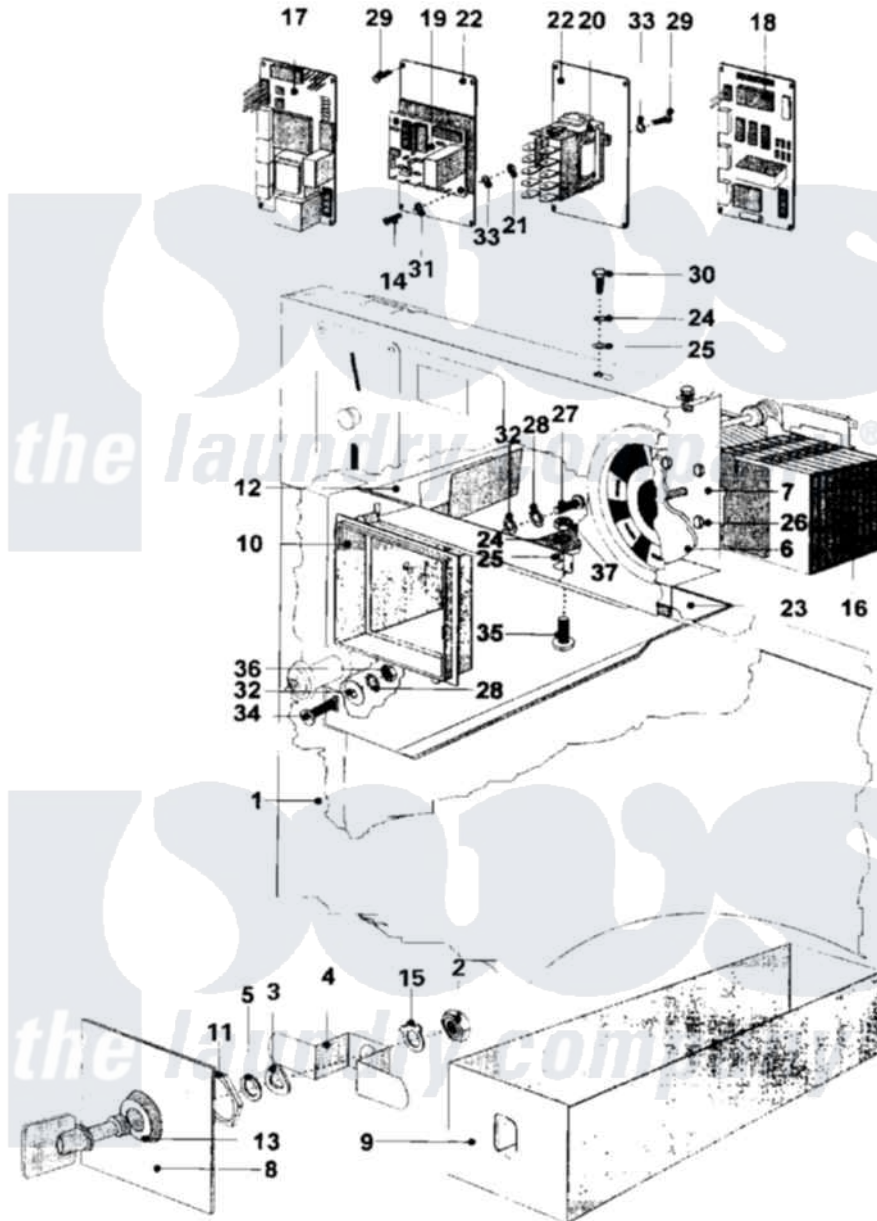

Maytag MFR18MCAAS 16 - TIMER & COIN METER ASSY. (SERIES 11)

Maytag [Residential Maytag MFR18MCAAS Washer Parts](#) Parts Diagram 16 - TIMER & COIN METER ASSY. (SERIES 11)

[Click on the part number to view part](#)

Item	Original Part Number	Replaced By	Status	Part Description
001	NLA		Not Available	PANEL, FRONT
002	NLA		Not Available	NUT, LOCK (SMALL)
003	NLA		Not Available	WASHER, SPRING LOCK
004	23002879			Cam, Coin Lock Box
005	23001580			Washer
006	23001060			Disc, Timer Indicator
007	23002880			Timer, Support
008	23002881			Plate, Coin Vault Ornamental
009	23002882			Box, Coin
010	NLA		Not Available	ORNAMENTAL PART COIN VAULT
011	NLA		Not Available	NUT, LOCK (BIG)
012	NLA		Not Available	VAULT, COIN (SINGLE)
013	23002885			Lock, Coin Vault
014	23001131			Screw
015	NLA		Not Available	WASHER, SELF LOCKING

016	23001065		Timer
"	23001351		Timer
"	23003444		Coil
"	23003445		Coil
017	W10124350	Not Available	NOT REQUIRED PART OR SEE NOTE
018	23001066		Counter, Coin
"	23001693	23001066	Counter, Coin
"	23003719		Stepper Board / Coin Counter
019	W10124350	Not Available	NOT REQUIRED PART OR SEE NOTE
020	23001068		Relay, Start
021	23002500		Washer, Lock
022	NLA	Not Available	MOUNTING PLATE, START RELAY
023	NLA	Not Available	SUPPORT, COIN VAULT
024	23001734	23002425	Locker Washer M6
025	23001027		Washer
026	23002952	23001069	Screw
027	23002423	23001361	Bolt
028	23002111	23001013	Lock Washer External Teeth M4
029	23001052	23002869	Screw
030	23002354	23002461	Screw
031	23001670		Washer
032	NLA	Not Available	WASHER (4.3)
033	NLA	Not Available	LOCKWASHER (M3)
034	23001012		Screw
035	NLA	Not Available	SCREW (M6X12)
036	23001055	23001014	Nut M4
037	23001034	Not Available	NUT (M6)
038	23001038		Conversion Kit
"	23002195		Pc-Pn Conversion Kit
"	23002333		Pc To Pn Conversion
"	23002334		Mc To MN Convers.