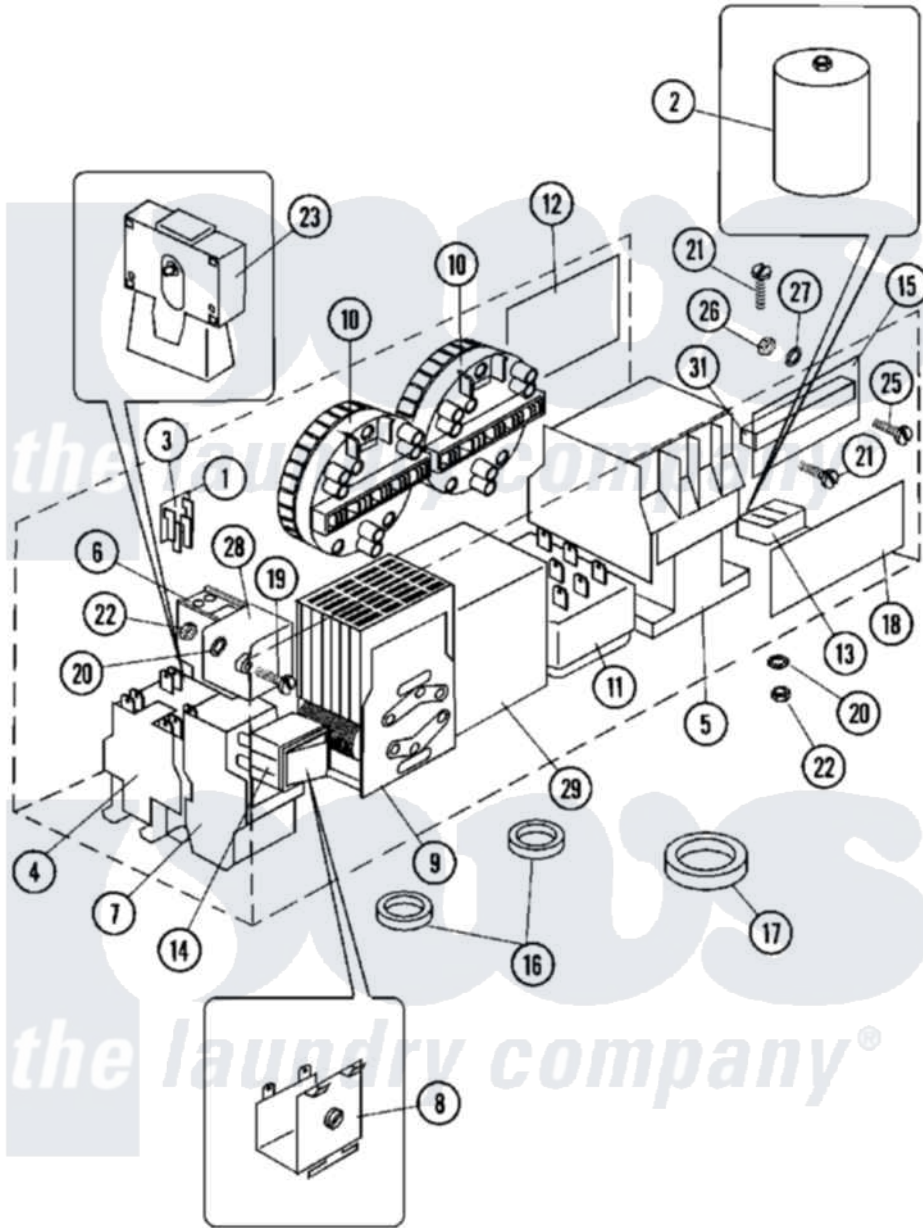

Maytag MFR18MCAAS 17 - MAIN CONTROL (SERIES 11)

Maytag [Residential Maytag MFR18MCAAS Washer Parts](#) Parts Diagram 17 - MAIN CONTROL (SERIES 11)
 Click on the part number to view part

Item	Original Part Number	Replaced By	Status	Part Description
001	23001094			Bridge, Rectifier
002	23001096			Capacitor
"	23001097			Capacitor
"	23001098			Capacitor
"	23001357			Capacitor
"	23001358			Capacitor
003	23001099			Socket, Pc Board Socket
004	23001100	23003750		Frequency Inverter Contactor
"	23001101	23003751		Contactors Lc1 D12
"	23001547			Contactors
"	23003750			Frequency Inverter Contactor
"	23003751			Contactors Lc1 D12
005	23001102			Contactors
"	23001103			Contactors
006	23001104			Auxiliary Contact
007	23001106			Relay, Thermal Overload

"	23001108		Relay, Thermal Overload
"	23001359		Relay, Thermal Overload
"	23002101	23003757	Overload Relay 5.5-8A
"	23003755		Overload Relay LR2D
"	23003756		Overload Relay 4-6a
"	23003757		Overload Relay 5.5-8A
"	23003758		Overload Relay LR2D
008	23002955		Buzzer
009	23001110		Timer, Reversing
010	23001360	23001513	Switch, Water Level
"	23001513		Switch, Water Level
"	23003333		Switch, Water Level
011	23002460		Thermostat
012	23001465		Sticker, Electricity Warning
013	23002959		Electric Heat Terminal Board
014	23001114		Rocker Switch, Prewash/No Prew
015	23001115		Terminal Block Insulation
016	23001138		Bushing, Cable Passage
017	23001117		Ring, Rubber
018	23001118		Sticker, Liquid Soap
019	23002423	23001361	Bolt
020	23002111	23001013	Lock Washer External Teeth M4
021	23002398	23001089	Screw
022	23002399	23001014	Nut M4
023	23001119	23003762	Mechanical Interlock
"	23003762		Mechanical Interlock
024	23002952	23001069	Screw
025	23002806		Screw
026	23001515	23001312	Mut M6
027	23001734	23002425	Locker Washer M6
028	NLA	Not Available	NET FILTER
029	23002348	23003734	Transformer
"	23002954		Transformer
031	23002154		Housing, Connector