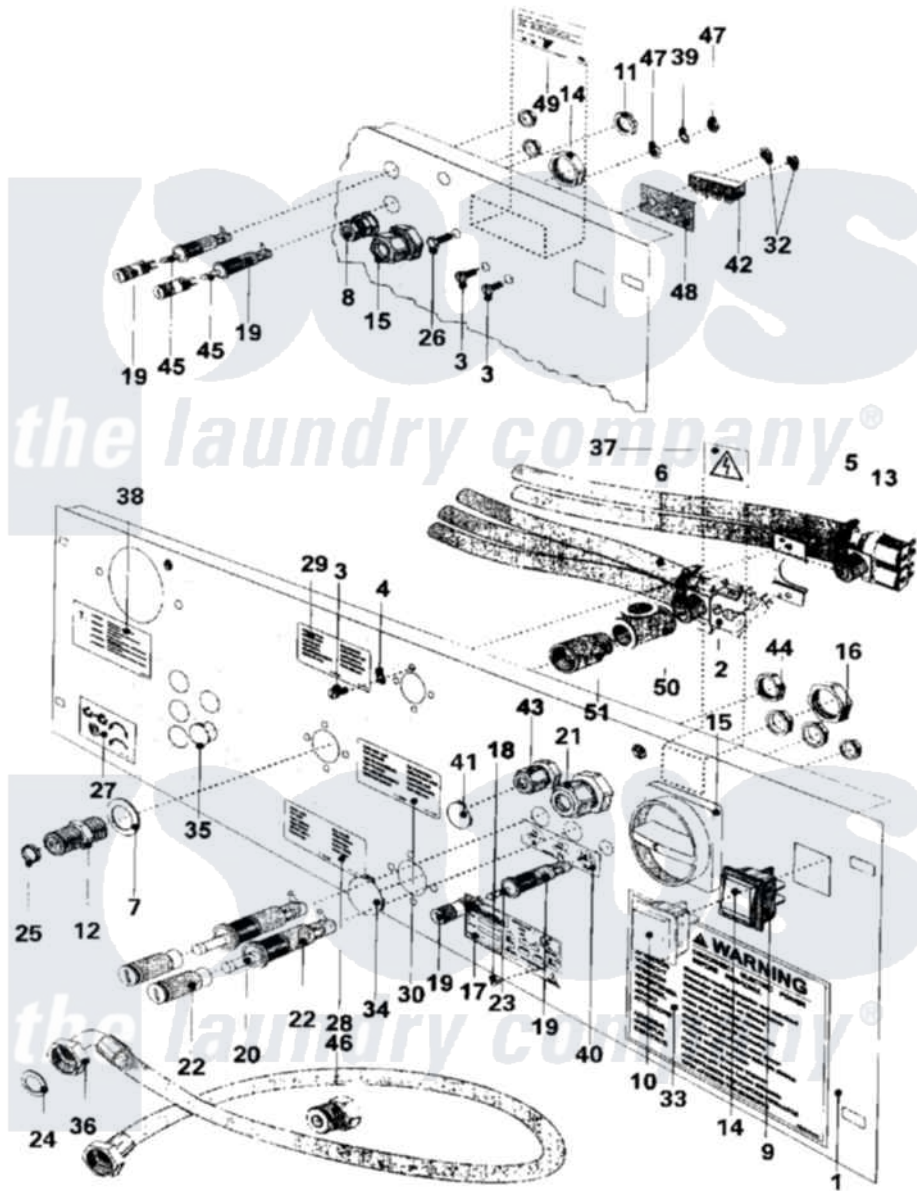

# Maytag MFR18MCAAS 18 - WATER VALVE & REAR PANEL (SERIES 11)

Maytag [Residential Maytag MFR18MCAAS Washer Parts](#) Parts Diagram 18 - WATER VALVE & REAR PANEL (SERIES 11)

[Click on the part number to view part](#)

Item	Original Part Number	Replaced By	Status	Part Description
001	<a href="#">23003320</a>			Bridge, Rear
"	<a href="#">23003321</a>			Bridge, Rear
002	<a href="#">23001533</a>			Valve, Three-Way
"	<a href="#">23003322</a>			Valve, Three-Way
003	23002423	<a href="#">23001361</a>		Bolt
004	23002111	<a href="#">23001013</a>		Lock Washer External Teeth M4
005	23001506	<a href="#">596669</a>		Clamp, Manifold
006	<a href="#">23001507</a>			Waterhose
007	<a href="#">23001483</a>			Washer
008	<a href="#">23002196</a>			Protector, Cable
009	<a href="#">23001529</a>			Button
010	<a href="#">23001452</a>			Square Plug
011	<a href="#">23002197</a>			Med. Strain Relief Nut
012	<a href="#">23001482</a>			Connection
013	<a href="#">23001455</a>			Valve, Two Way