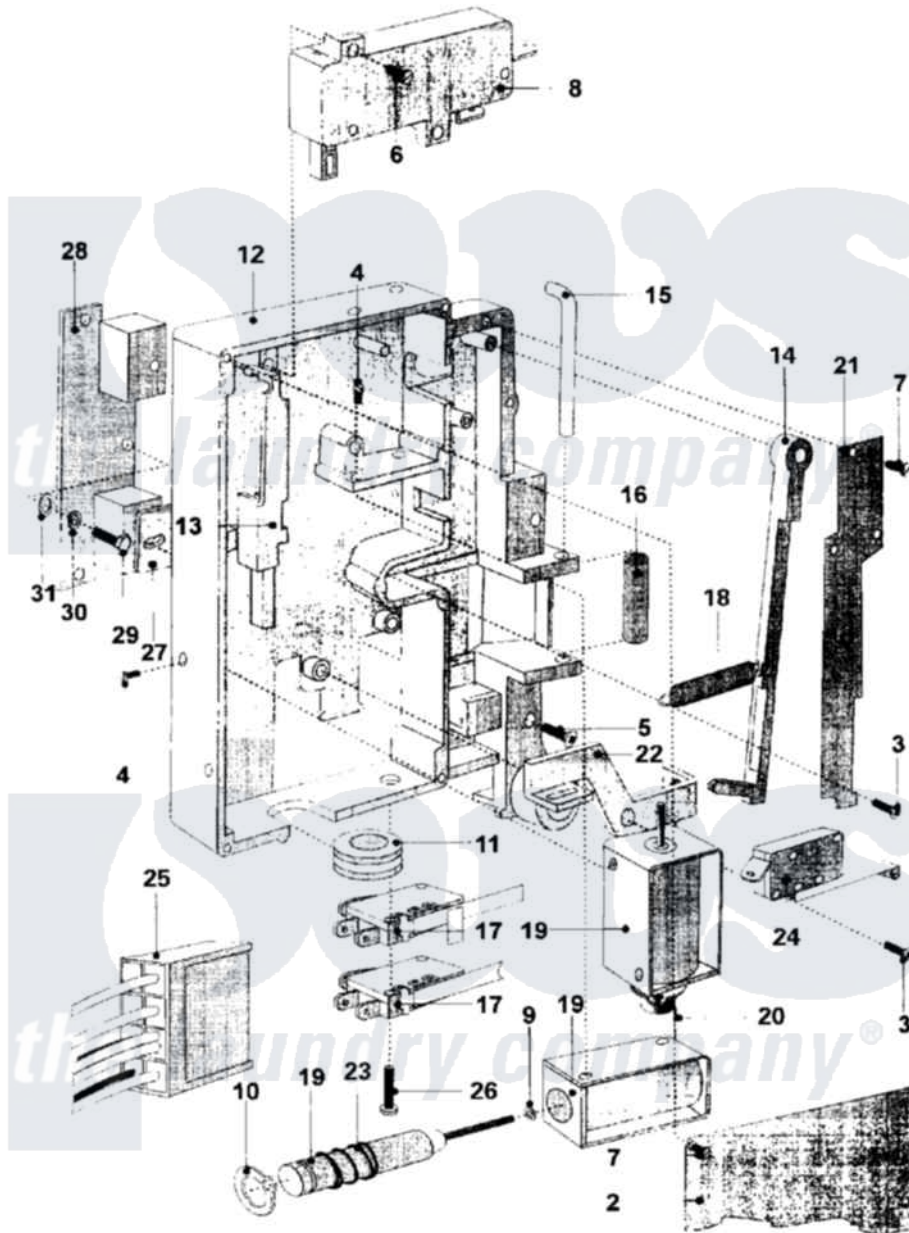

Maytag MFR18MCAAS 19 - DOOR LOCK ASSEMBLY (SERIES 11)

Maytag [Residential Maytag MFR18MCAAS Washer Parts](#) Parts Diagram 19 - DOOR LOCK ASSEMBLY (SERIES 11)
 Click on the part number to view part

Item	Original Part Number	Replaced By	Status	Part Description
001	12001889			Kit, Door HANdle Assembly HANdle Front And Back Included
"	23003318			Facia, Control Panel
"	Y23002897			Door Lock Assembly
002	23001130			Plate, Cover
003	23001131			Screw
004	23001132			Screw
005	23001133			Screw
006	NLA		Not Available	PLATE, BACK-UP
007	23001134			Bolt
008	23001135			Bimetal, Actuator
009	23001136			Washer
010	23001137			Ring, Retaining
011	23001138			Bushing, Cable Passage
012	Y23002898			Ground, Plate Lock
013	23001140			Small Lock Hook

014	23002899		Handle, Locking Part
015	23001142		Retainer, Lock Tube
016	23001143		Tube, Lock
017	23001144		Microswitch, Lever
018	23002900		Spring, Locking Part
019	23001146		Coil
"	23001147		Coil
020	23002901	23001152	Cord, Emergency Opening
021	23001149		Leaf Spring, Latch Bar
022	NLA	Not Available	LEVEL, OPENING
023	23002903		Spring, Locking Part
024	23002337		Microswitch, Lever
025	23002904		Wiring, Door Lock
"	NLA	Not Available	WIRING, DOOR LOCK
026	23002906		Screw
027	23001155	23001368	Shim, Hinge Base
028	23001156		Spacer, Lock
029	23002353	23001157	Bolt
030	23001158		Lockwasher
031	23001159		Washer Lu