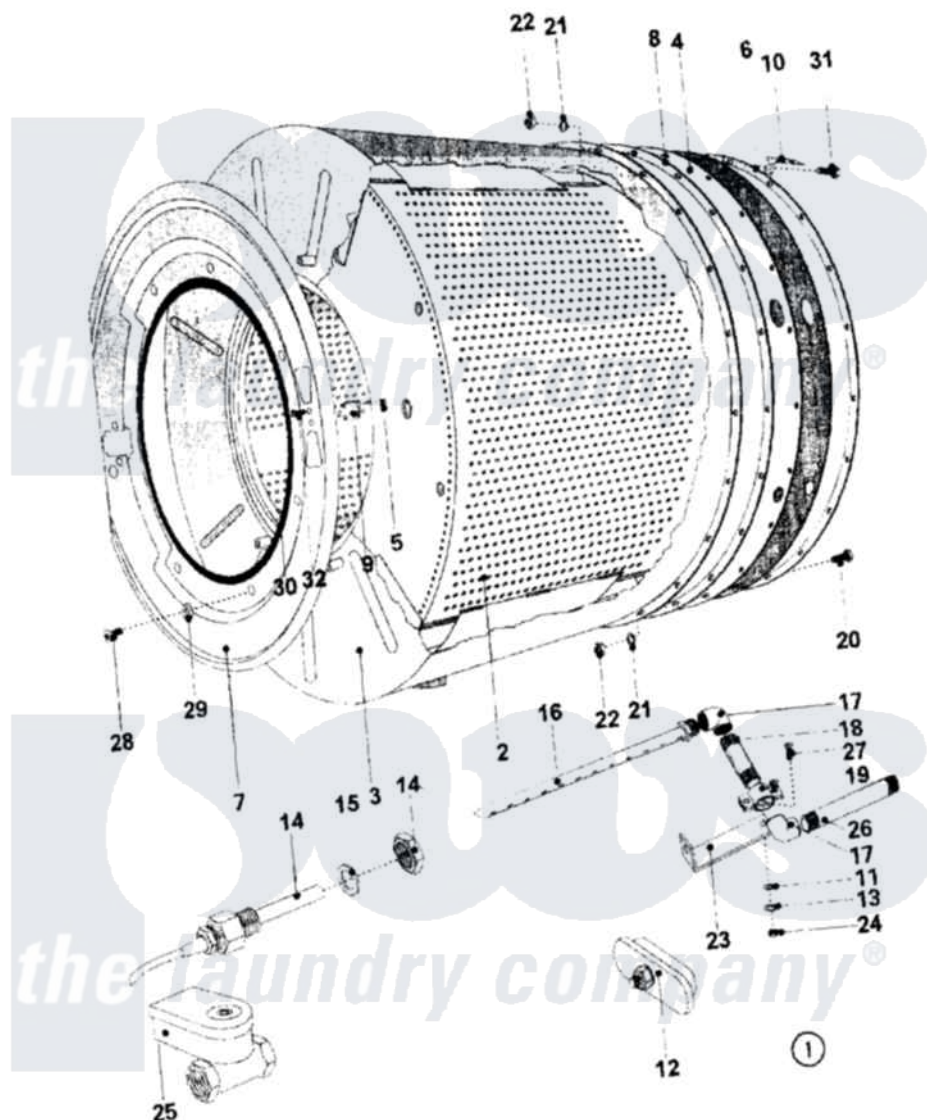

Maytag MFR18MCAAS 20 - BASKET & OUTER SHELL ASSY. (SERIES 11)

Maytag Residential Maytag MFR18MCAAS Washer Parts Diagram 20 - BASKET & OUTER SHELL ASSY. (SERIES 11)

[Click on the part number to view part](#)

Item	Original Part Number	Replaced By	Status	Part Description
001	NLA		Not Available	TUB (COMPLETE)
002	23003335	23003747		Drum/Shaft
003	NLA		Not Available	TUB
004	23001381			Plate, Back
"	NLA		Not Available	BASE PLATE (WITHOUT HOLES)
005	23002399	23001014		Nut M4
006	NLA		Not Available	RING
007	NLA		Not Available	SHIELD
008	23001387			Gasket, Shell
009	23001200			Hinge, Mirco Switch
010	23001206			Bracket, Motor Harness
011	23001708			Washer
012	23001594			Heating Element Hole Plug
013	23001333	23004485		Lock Washer M5
014	23001592			Adaptor

015	23002179		Washer Nut M14
016	NLA	Not Available	INJECTOR (LOW PRESSURE)
017	NLA	Not Available	ELBOW (1/2``)
018	NLA	Not Available	TUBE (1/2``)
019	NLA	Not Available	CLAMP, STEAM TUBE
020	23002646		Screw
021	23002358		LOCK WASHER M8
022	23001607	23001266	Nut M8
023	NLA	Not Available	CLAMP, SUPPORT
024	23002466	8184504	Nut
025	NLA	Not Available	VALVE, STEAM (1/2``)
026	NLA	Not Available	TUBE (1/2``-15CM)
027	23002894	23003484	Screw
028	23002617	23001777	Screw, Drive
029	23001204		Washer, Finishing
030	23001088	23002473	Rubber, Protective
031	23001304	23003765	Bolt M8x35
"	23002646		Screw
032	23002398	23001089	Screw