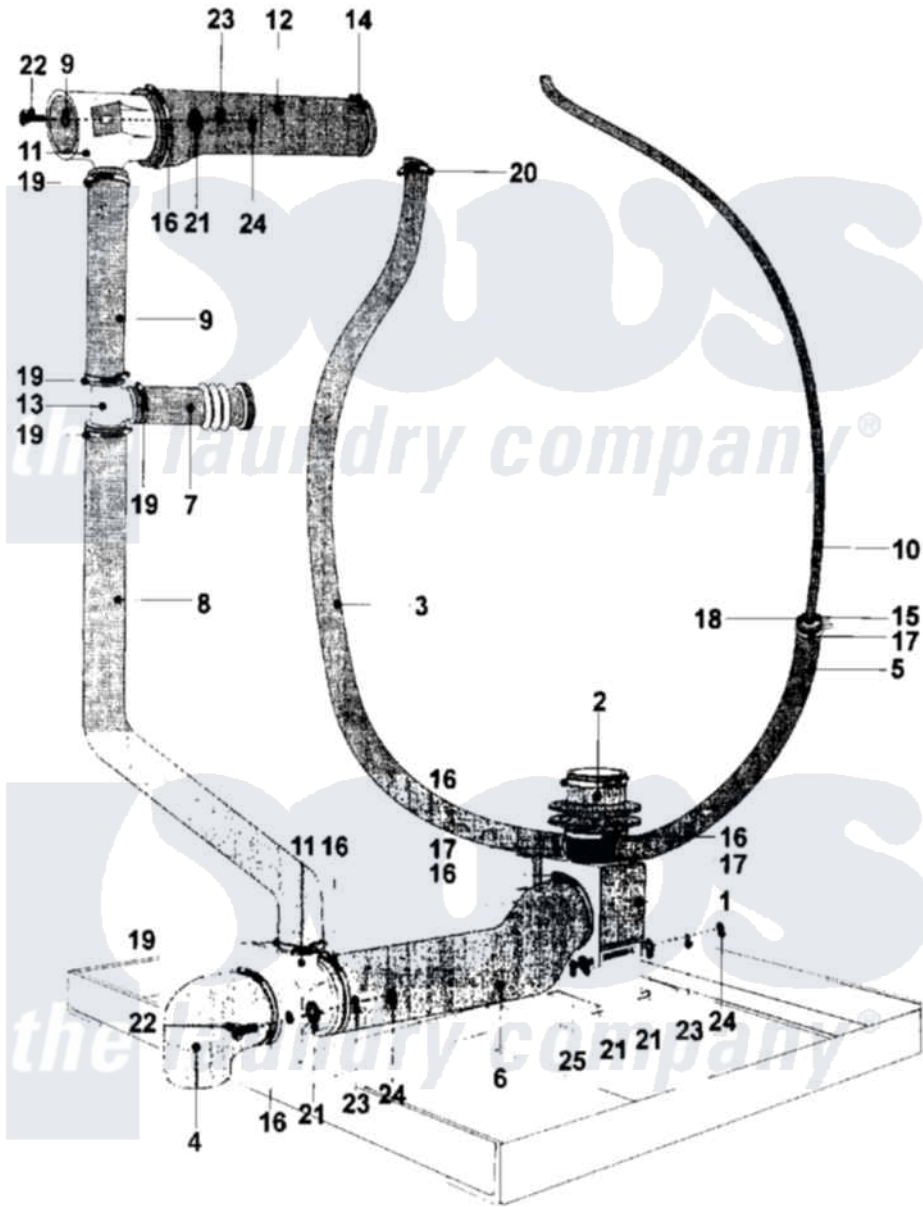

Maytag MFR18MCAAS 21 - DRAIN & HOSE ASSEMBLY (SERIES 11)

Maytag [Residential Maytag MFR18MCAAS Washer Parts](#) Parts Diagram 21 - DRAIN & HOSE ASSEMBLY (SERIES 11)

[Click on the part number to view part](#)

Item	Original Part Number	Replaced By	Status	Part Description
001	23001244			Valve, Drain
"	23001402			Valve, Drain
002	23002907	23001245		Tub To Drain Hose
003	23001549			Hose, Outlet Lu
004	23003245			Hose, 90 Degree Outlet
005	23001247			Hose, Air Dome
006	23001248			Hose, Drain
007	23001250			Corrugated Vent Hose
008	23001251			Lower Overflow Hose
009	23001203			Washer
010	23001252			Upper Pressure Switch Hose
011	23001253			Tee, Drain
012	23001254	23004241		Hopper To T-Hose
013	23001255			Tee, Overflow Hose
014	23001256	34001289		Clamp, Hose
015	23001257	596669		Clamp, Manifold

016	23001258	696392	Hose Clamp
017	23001259		Clamp, Corbin
018	23001260		Pressure Switch Hose Fitting
019	23001261	616099	Clamp
020	23001262	616099	Clamp
021	23002437		Washer M8
022	23001264		Bolt M8x20
023	23002358		LOCK WASHER M8
024	23002435	23001266	Nut M8
025	23002908		Screw