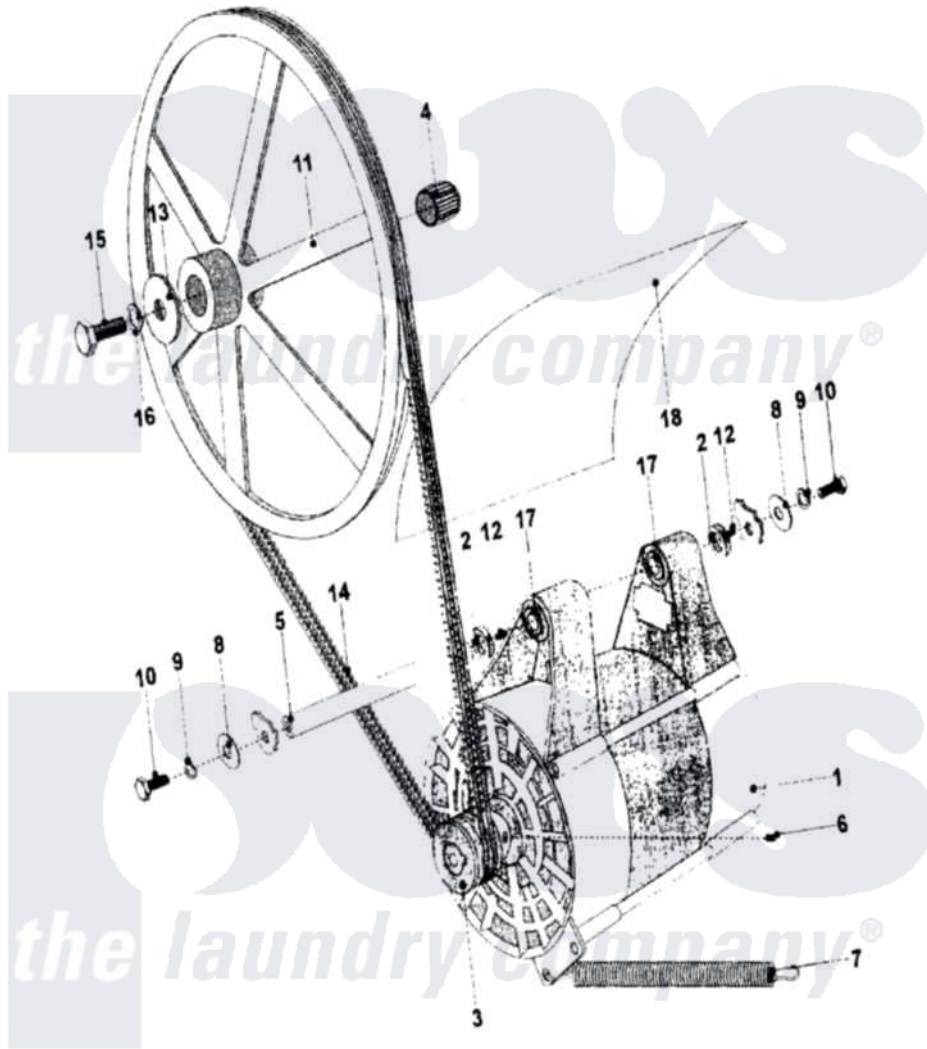

Maytag MFR18MCAAS 22 - MOTOR & BASKET PULLEY (SERIES 11)

Maytag [Residential Maytag MFR18MCAAS Washer Parts](#) Parts Diagram 22 - MOTOR & BASKET PULLEY (SERIES 11)

[Click on the part number to view part](#)

| Item | Original Part Number | Replaced By | Status | Part Description |
|------|--------------------------|--------------------------|--------|---------------------|
| 001 | 23001403 | | | Motor |
| " | 23001405 | | | Motor |
| 002 | 23003329 | | | Ring, Sliding |
| 003 | 23001409 | | | V-Pulley |
| 004 | 23001410 | | | Ring, Tolerance |
| 005 | 23003330 | | | Shaft, Motor |
| 006 | 23002929 | | | Screw, Socket Set |
| 007 | 23001413 | | | Motor, Spring |
| 008 | 23002655 | | | Washer |
| 009 | 23001400 | | | Lock Washer, Spring |
| 010 | 23001905 | | | Bolt M10x25 |
| 011 | 23001415 | | | Pulley, Basket |
| 012 | 23003267 | | | Pulley Set Screw |
| 013 | 23001282 | | | Washer |
| 014 | 23001417 | | | V-Belt |
| 015 | 23003332 | 23001418 | | Bolt |

016 [23002658](#)

Washer

017 [23001420](#)

Motor, Suspension Rubber

018 NLA

Not Available

COVER, PLASTIC