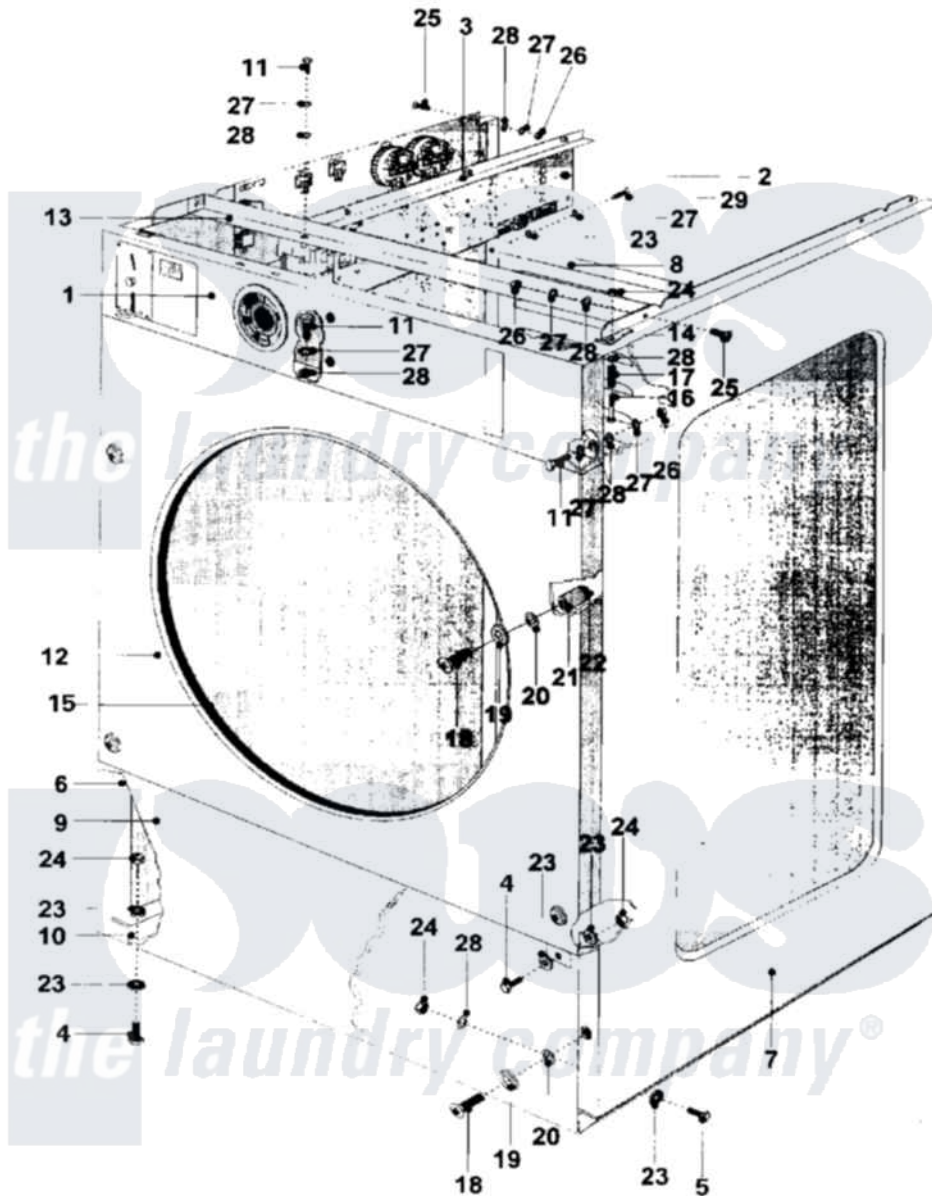

Maytag MFR18MCAAS 23 - CABINET (SERIES 11)

Maytag [Residential Maytag MFR18MCAAS Washer Parts](#) Parts Diagram 23 - CABINET (SERIES 11)

[Click on the part number to view part](#)

Item	Original Part Number	Replaced By	Status	Part Description
001	23003287			Panel, Control
002	NLA		Not Available	BOX/ELECTRICAL COMPONENTS
003	NLA		Not Available	HOLDER, ELEC. COMPONENT BOX
004	23002462			Screw Lu
005	23001335	23002861		Screw Lu
006	23003291			Panel, Side
007	23003293			Panel, Side
008	23003295	23001434		Panel, Rear
009	23003297	23001436		Panel, Access
010	23003298			Support, Side Panel
011	23002354	23002461		Screw
012	NLA		Not Available	PANEL, FRONT
013	NLA		Not Available	HOLDER, COMPONENTS
014	23001442			Cover, Hook
015	23001088	23002473		Rubber, Protective

016	23002463		Screw
017	23001445		Top Clip Spring
018	23001446		Screw
019	23001204		Washer, Finishing
020	23001447		Washer, Fiber
021	23002860		Tube, Distance
022	23001448		Nut, Rapid
023	23001309		Washer Lu
024	23002471	23001310	Nut, Self Locking
025	NLA	Not Available	BOLT (M6X16)
026	23002651	23001312	Mut M6
027	23001734	23002425	Locker Washer M6
028	23001027		Washer