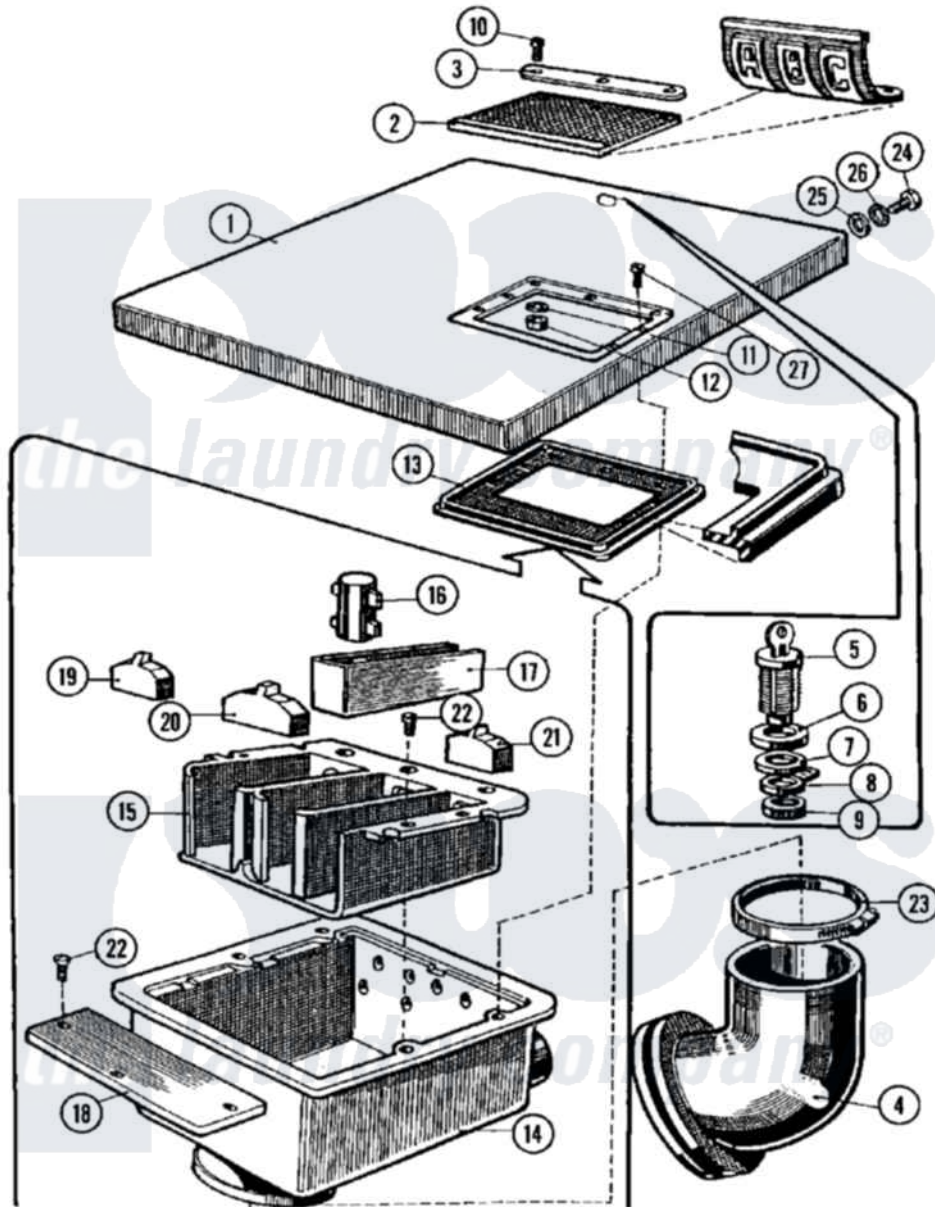

Maytag MFR18MCAVS 01 - SOAP BOX & TOP COVER ASSY (SERIES 10)

Maytag Residential Maytag MFR18MCAVS Washer Parts Diagram 01 - SOAP BOX & TOP COVER ASSY (SERIES 10)

Click on the part number to view part

Item	Original Part Number	Replaced By	Status	Part Description
001	NLA		Not Available	COVER, TOP (STNLS)
002	23001003			Rubber Cover, Soap Box
003	23001004			Clamp, Soap Box Cover
004	23001005			Rubber Hose, Soap Box
005	23001006			Lock, Top Panel
"	23002673			Key-Top Panel
006	23001007			Washer M21x27x1
007	23001008			Nut, Lock
008	23001009			Hook, Lock
009	23001011			Nut
010	23001012			Screw
011	23001636	23002674		Spring, Lock Washer
012	23001014			Nut M4
013	23001015			Rubber Seal, Soap Box
014	23001016			External Soap Hopper
015	23001017			Soap Hopper Insert

016	23001018		Syphon Hose
017	23001019		Fabric Softner Insert
018	23001020		Insert Retainer
019	23001021		Prewash Diverter
"	23002318		Screw, Pan Head
020	23001022		Mainwash Diverter
021	23001023		Fabric Softner Diverter
022	23001024	23003782	Screw 3 Stainless Steel Lu
023	23001025		Clamp, Hose
024	23001026		Bolt
025	23001027		Washer
026	23001028	23002756	Lockwasher
027	23001029	23003484	Screw
028	23001550		Sticker, Service Warning