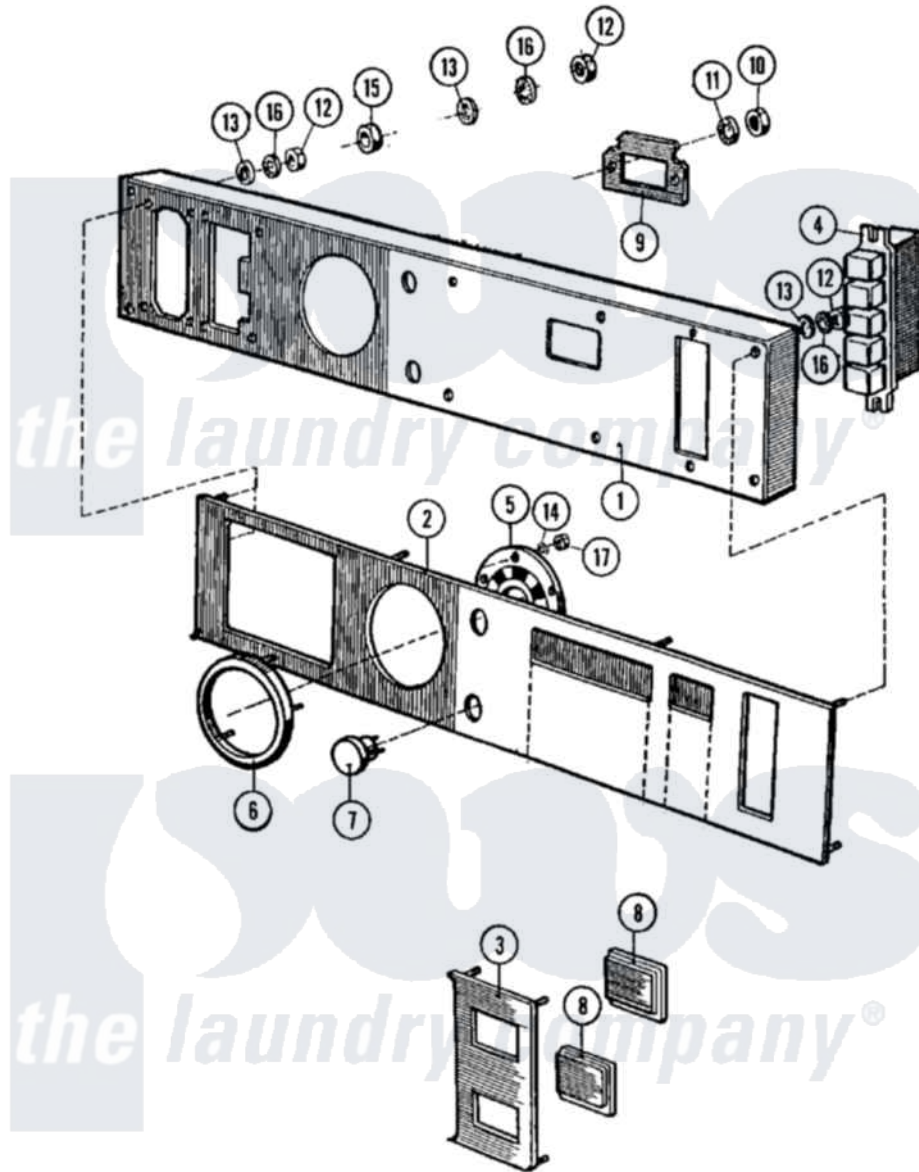

# Maytag MFR18MCAVS 02 - CONTROL PANEL (MC) (SERIES 10)

Maytag [Residential Maytag MFR18MCAVS Washer Parts](#) Parts Diagram 02 - CONTROL PANEL (MC) (SERIES 10)  
 Click on the part number to view part

Item	Original Part Number	Replaced By	Status	Part Description
001	NLA		Not Available	PLATE, BACK-UP (COIN METER)
002	NLA		Not Available	PANEL, CONTROL
003	23001041	<a href="#">23002524</a>		Plate- Ind
"	<a href="#">23003719</a>			Stepper Board / Coin Counter
004	<a href="#">23001042</a>			Switch, Program Selector
005	23001043	<a href="#">23002494</a>		Disc- Indi
006	23001044	<a href="#">23002496</a>		Disk- Indi
007	<a href="#">23001046</a>			Lamp, Indicator
008	23001049		Not Available	LENS, TRANSPARENT RED
"	NLA		Not Available	LENS, ALUMINIUM
009	NLA		Not Available	PLATE, MOUNTING
010	<a href="#">23001053</a>			Nut
011	<a href="#">23001054</a>			Washer, Locking
012	23001055	<a href="#">23001014</a>		Nut M4
013	<a href="#">23001056</a>			Ring, Shaft Locking
014	23001057	<a href="#">23002499</a>		Spring Retaining Clip

015	<a href="#">23001058</a>	Tube, Distance
016	<a href="#">23001013</a>	Lock Washer External Teeth M4
017	<a href="#">23002325</a>	Washer
018	<a href="#">23001038</a>	Conversion Kit
"	<a href="#">23002334</a>	Mc To MN Convers.