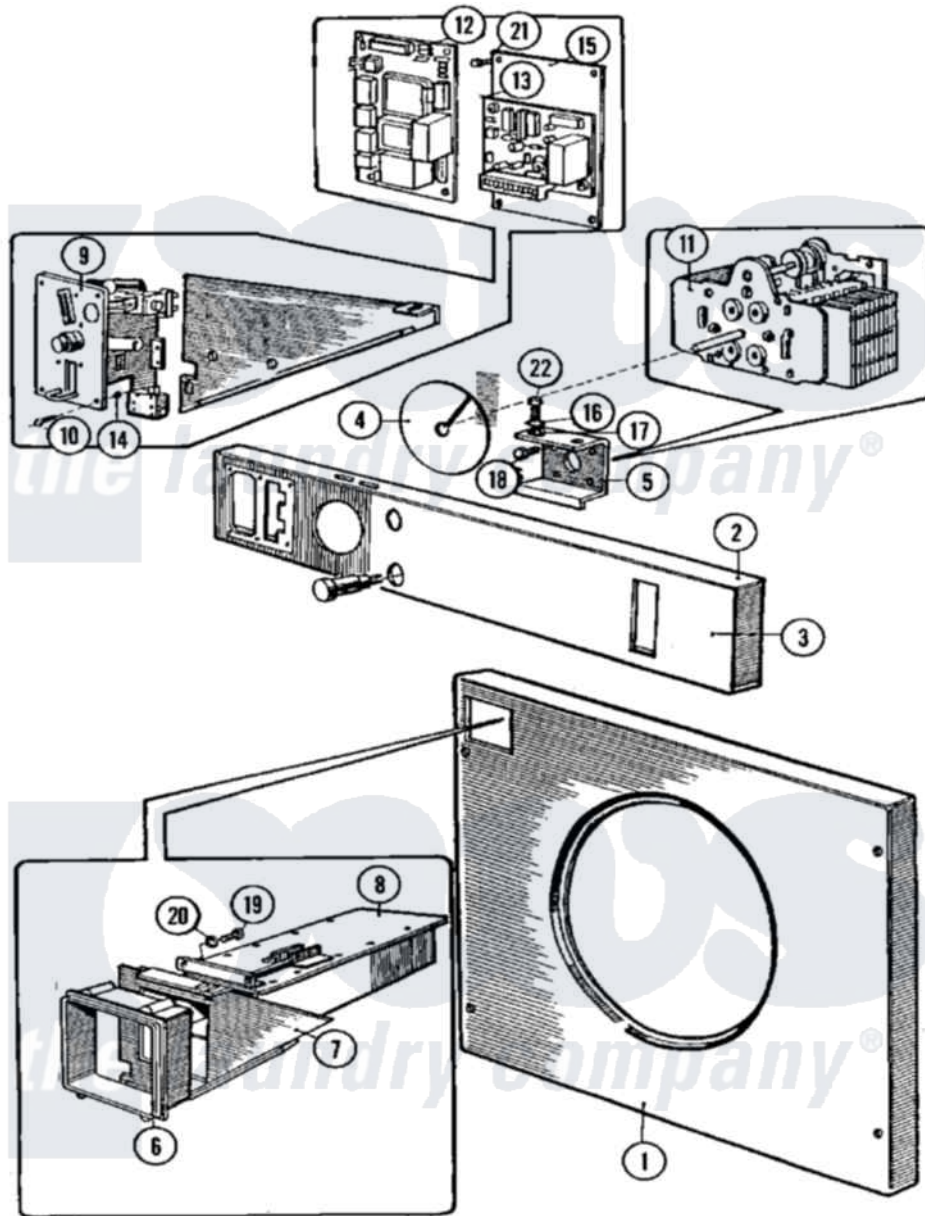

Maytag MFR18MCAVS 03 - TIMER & COIN ASSEMBLY (SERIES 10)

Maytag Residential Maytag MFR18MCAVS Washer Parts Parts Diagram 03 - TIMER & COIN ASSEMBLY (SERIES 10)
 Click on the part number to view part

Item	Original Part Number	Replaced By	Status	Part Description
001	NLA		Not Available	FRONT PANEL, 24X25 15/16
002	NLA		Not Available	PLATE, BACK-UP (COIN METER)
003	NLA		Not Available	PANEL, CONTROL
004	23001060			Disc, Timer Indicator
005	23001061			Timer, Support
006	23001062			Collar, Coin Vault
007	NLA		Not Available	VAULT, SUPPORT COIN
008	23001349			Vault, Coin
009	23001063			Meter, Coin
"	23001350			Meter, Coin
"	23003444			Coil
"	23003445			Coil
010	23001064			Screw, Ornamental
011	23001065			Timer
"	23001351			Timer
012	23001066			Counter, Coin

"	23001693	23001066	Counter, Coin
"	23003719		Stepper Board / Coin Counter
013	23001068		Relay, Start
014	23001053		Nut
015	NLA	Not Available	MOUNTING PLATE, START RELAY
016	23001028	23002756	Lockwasher
017	23001027		Washer
018	23001069		Screw
019	23001070		Screw
020	23001013		Lock Washer External Teeth M4
021	23001052	23002869	Screw
022	23001026		Bolt
023	23001038		Conversion Kit
"	23002195		Pc-Pn Conversion Kit
"	23002333		Pc To Pn Conversion
"	23002334		Mc To MN Convers.