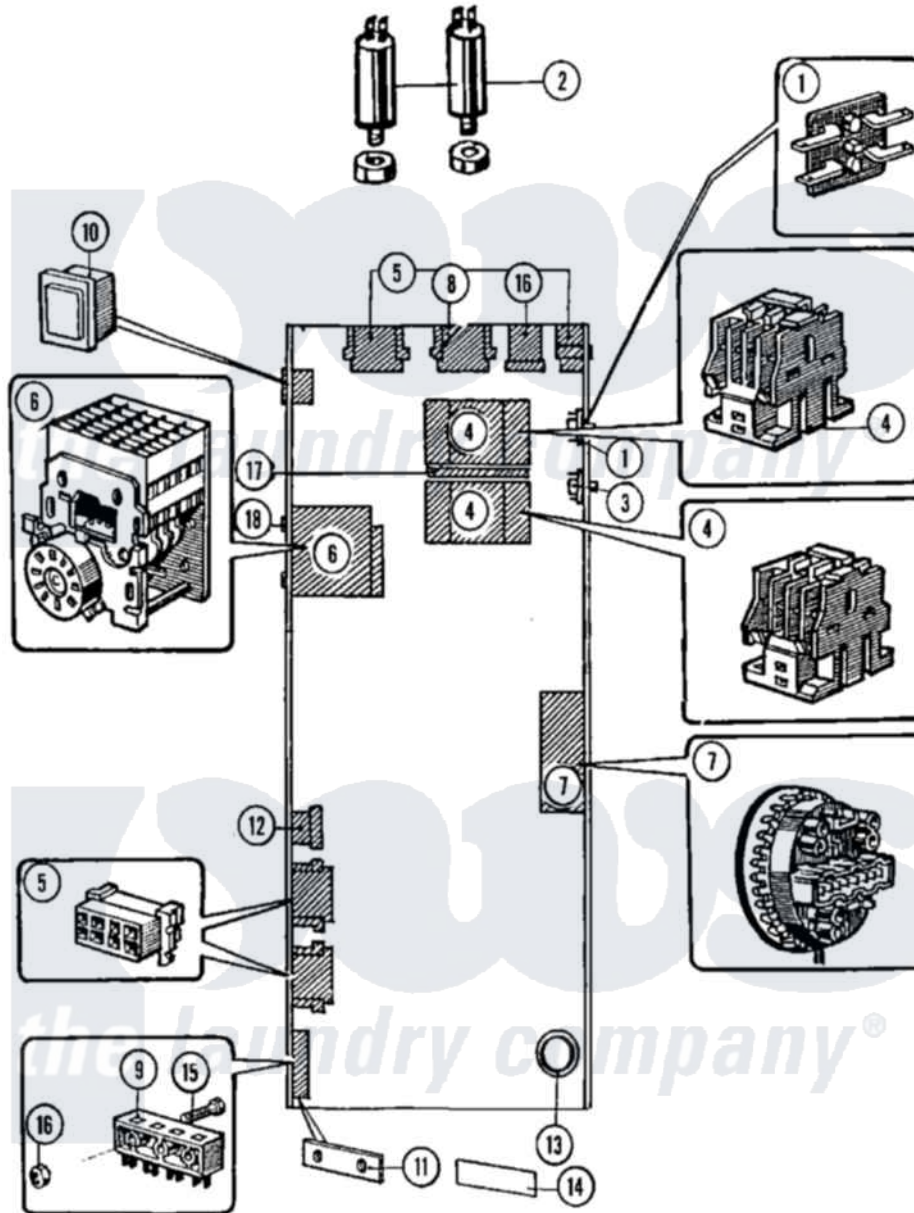

# Maytag MFR18MCAVS 04 - MAIN CONTROL (MC) (SERIES 10)

Maytag [Residential Maytag MFR18MCAVS Washer Parts](#) Parts Diagram 04 - MAIN CONTROL (MC) (SERIES 10)  
 Click on the part number to view part

Item	Original Part Number	Replaced By	Status	Part Description
001	<a href="#">23001094</a>			Bridge, Rectifier
002	<a href="#">23001097</a>			Capacitor
003	<a href="#">23001099</a>			Socket, Pc Board Socket
004	23001100	<a href="#">23003750</a>		Frequency Inverter Contactor
"	23001535	<a href="#">23003804</a>		Contactor, D09 115V
005	<a href="#">23001109</a>			Housing, Connector
006	<a href="#">23001110</a>			Timer, Reversing
"	<a href="#">23001512</a>			Timer, Reversing
007	23001360	<a href="#">23001513</a>		Switch, Water Level
"	<a href="#">23001513</a>			Switch, Water Level
008	<a href="#">23001112</a>			Housing, Connector
009	<a href="#">23001113</a>			Housing, Connector
010	<a href="#">23001114</a>			Rocker Switch, Prewash/No Prew
011	<a href="#">23001115</a>			Terminal Block Insulation
012	<a href="#">23001116</a>			Housing, Connector
013	<a href="#">23001117</a>			Ring, Rubber

014	<a href="#">23001118</a>		Sticker, Liquid Soap
015	<a href="#">23001361</a>		Bolt
016	23001055	<a href="#">23001014</a>	Nut M4
017	23001119	<a href="#">23003762</a>	Mechanical Interlock
018	<a href="#">23001069</a>		Screw
019	<a href="#">23001465</a>		Sticker, Electricity Warning
020	BLANK	Not Available	CONNECTOR, 9-POLE
021	NLA	Not Available	SCREW (M6 X 25)
022	23001515	<a href="#">23001312</a>	Mut M6
023	NLA	Not Available	WASHER (M6)
024	NLA	Not Available	STICKER
025	23001518		SERIES 15 - NO LONGER NEEDED
"	NLA	Not Available	FILTER, NET
026	23001519	<a href="#">22001417</a>	Transformer
027	NLA	Not Available	LABEL, EARTH