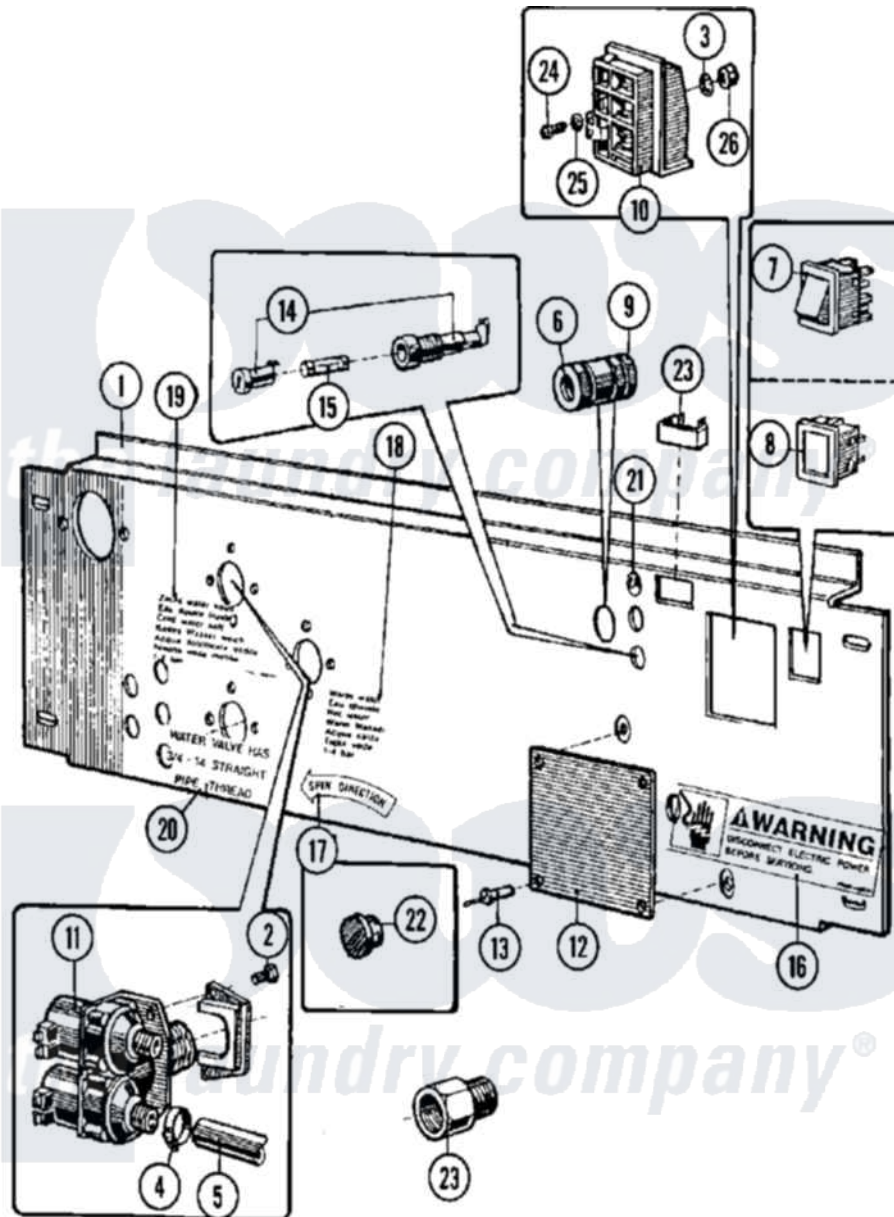

Maytag MFR18MCAVS 05 - WATER VALVE & REAR PANEL (SERIES 10)

Maytag [Residential Maytag MFR18MCAVS Washer Parts](#) Parts Diagram 05 - WATER VALVE & REAR PANEL (SERIES 10)

[Click on the part number to view part](#)

Item	Original Part Number	Replaced By	Status	Part Description
001	NLA		Not Available	PANEL, VALVE
002	23001361			Bolt
003	23001013			Lock Washer External Teeth M4
004	23001506	596669		Clamp, Manifold
005	23001507			Waterhose
006	23001450			Swivel
007	23001529			Button
008	23001452			Square Plug
009	23001453			Nut, Swivel
010	23001454			Block, Terminal Connection
011	23001455			Valve, Two Way
"	23001456			Valve, Two Way
012	23001460			Plate, Identification
013	23001461			Rivets, Blind
014	23001462			Holder, Fuse

015	23001463		Fuse
"	23001508		Fuse
016	23001465		Sticker, Electricity Warning
017	23001468		Sticker, Spin Direction
018	23001469		Sticker, Hot Water
019	23001471		Sticker, Cold Soft Water
020	23001509		Sticker, Pipe Thread
021	NLA	Not Available	STICKER (1A)
022	NLA	Not Available	PLUG, LIQUID SOAP OPENING
023	23001339	23002455	Nut, Rapid
024	NLA	Not Available	SCREW (M 4 X 16 BRASS)
025	NLA	Not Available	WASHER (DIA. 9 X 4.3 X 0.8)
026	23001481	23001014	Nut M4
027	23001482		Connection
028	23001483		Washer
029	23001484		Extension, Brass Pipe Thread
030	23001485		Tee, 3/4" Pipe Thread
031	NLA	Not Available	VALVES, PLATE
032	23001522		Screw
033	23001523		North American, Hose