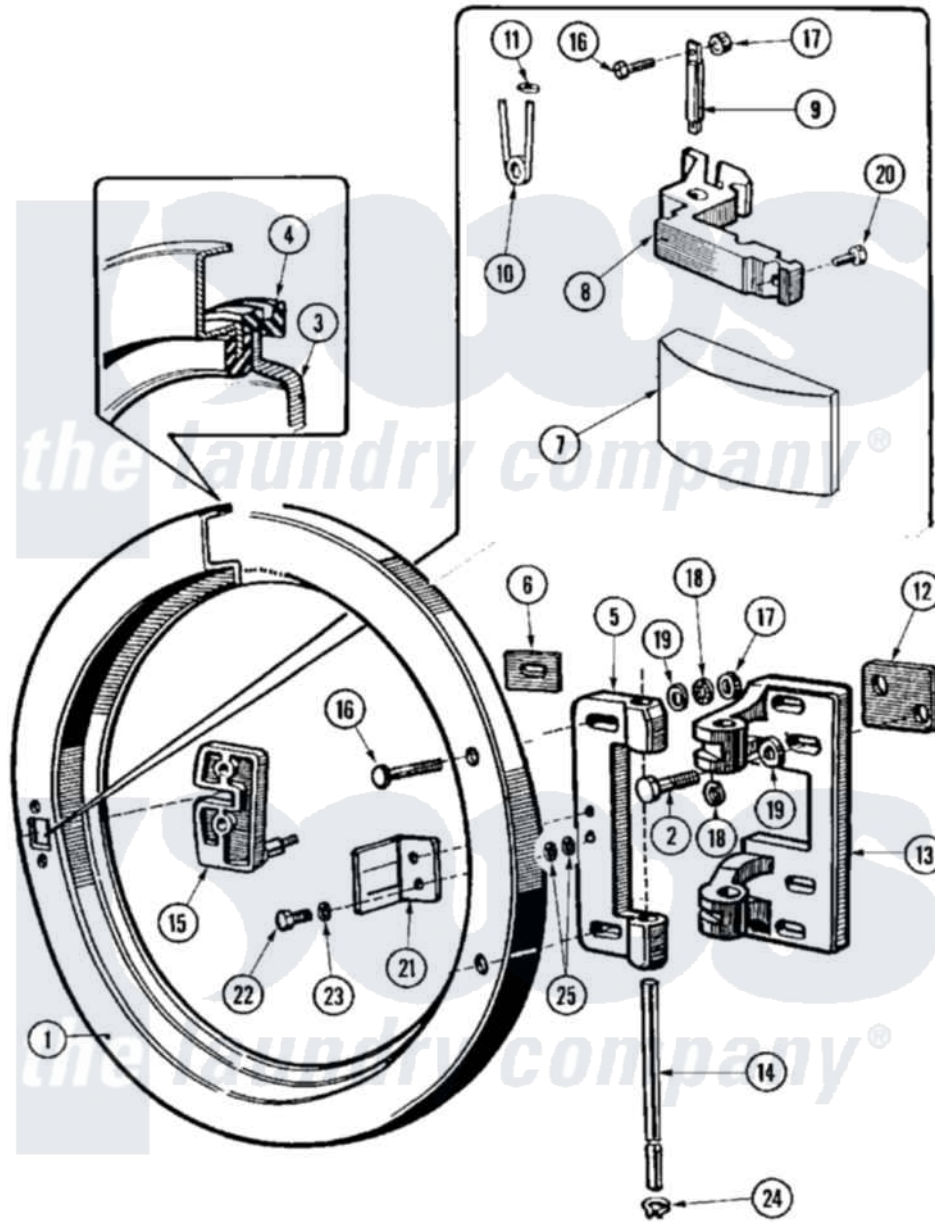

# Maytag MFR18MCAVS 07 - DOOR

Maytag [Residential Maytag MFR18MCAVS Washer Parts](#) Parts Diagram 07 - DOOR  
 Click on the part number to view part

Item	Original Part Number	Replaced By	Status	Part Description
001	<a href="#">23001363</a>			Ring, Door
002	23001374	<a href="#">23002462</a>		Screw Lu
003	<a href="#">23001364</a>			Glass, Door
004	<a href="#">23001365</a>			Rubber, Door Glass
005	<a href="#">23001366</a>			Plate, Hinge
006	<a href="#">23001166</a>			Shim, Hinge Plate
007	<a href="#">12001889</a>			Kit, Door HANdle Assembly HANdle Front And Back Included
"	23001524	<a href="#">12001889</a>		Kit, Door HANdle Assembly HANdle Front And Back Included
"	<a href="#">23001614</a>			Doorlock, Handlegrip
"	<a href="#">23003633</a>			Lever, Door
008	<a href="#">23001367</a>			Lever, Handle
"	<a href="#">23001613</a>			Handle, Door Lever
"	<a href="#">23003633</a>			Lever, Door
009	<a href="#">23001168</a>			Door Handle Pivot Pin