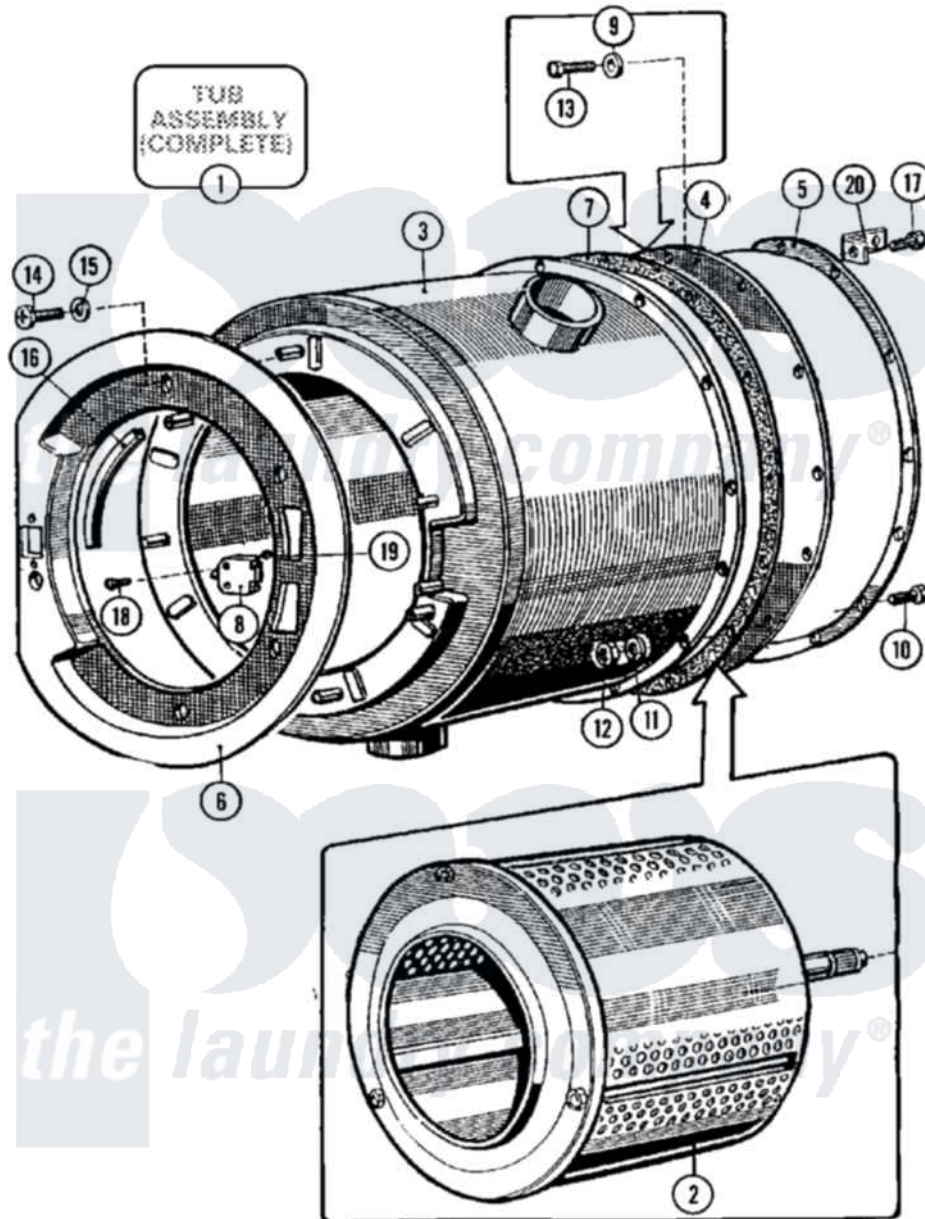

Maytag MFR18MCAVS 08 - BASKET & OUTER SHELL ASSY. (SERIES 10)

Maytag Residential Maytag MFR18MCAVS Washer Parts Parts Diagram 08 - BASKET & OUTER SHELL ASSY. (SERIES 10)

Click on the part number to view part

Item	Original Part Number	Replaced By	Status	Part Description
001	NLA		Not Available	TUB (COMPLETE)
002	23001377	23003747		Drum/Shaft
003	23001379			Shell
004	23001381			Plate, Back
005	NLA		Not Available	RING, CLAMP (12 HOLES)
006	NLA		Not Available	SHIELD
007	23001386			Gasket, Shell
008	23001200			Hinge, Mirco Switch
009	23001201			Washer
010	23001388			Bolt
011	23001265			Washer
012	23001306			Nut, Self Locking
013	23001389	23003354		Bolt
014	23001177			Screw
015	23001204			Washer, Finishing
016	23001088	23002473		Rubber, Protective

017	23001304	23003765	Bolt M8x35
018	23001089		Screw
019	23001055	23001014	Nut M4
020	23001206		Bracket, Motor Harness