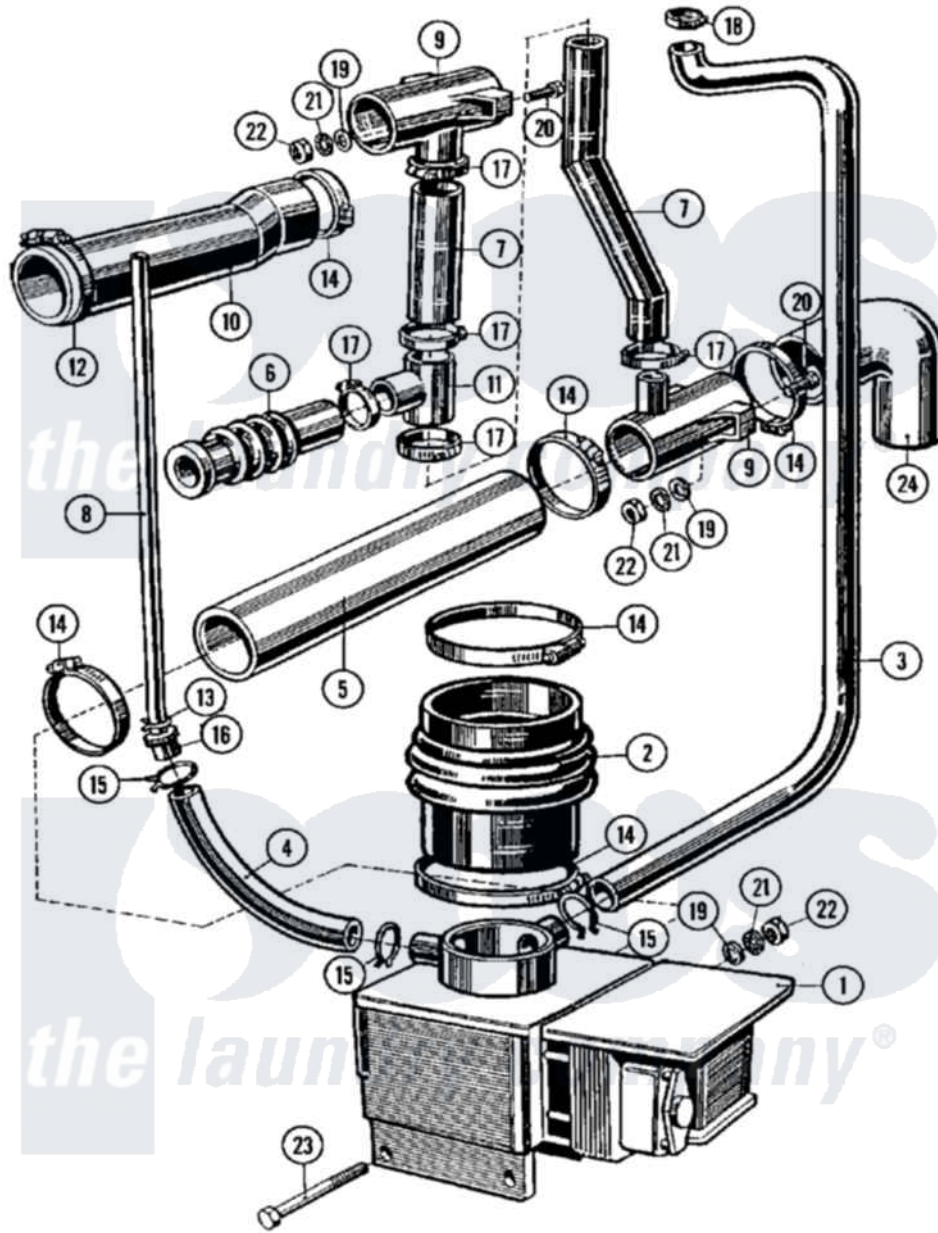

Maytag MFR18MCAVS 10 - DRAIN & HOSE ASSEMBLY (SERIES 10)

Maytag [Residential Maytag MFR18MCAVS Washer Parts](#) Parts Diagram 10 - DRAIN & HOSE ASSEMBLY (SERIES 10)

[Click on the part number to view part](#)

Item	Original Part Number	Replaced By	Status	Part Description
001	23001244			Valve, Drain
"	23001402			Valve, Drain
"	23002321			Motor, Drain
002	23001245			Tub To Drain Hose
003	23001549			Hose, Outlet Lu
004	23001247			Hose, Air Dome
005	23001248			Hose, Drain
006	23001250			Corrugated Vent Hose
007	23001251			Lower Overflow Hose
008	23001252			Upper Pressure Switch Hose
009	23001253			Tee, Drain
010	23001254	23004241		Hopper To T-Hose
011	23001255			Tee, Overflow Hose
012	23001256	34001289		Clamp, Hose
013	23001257	596669		Clamp, Manifold
014	23001258	696392		Hose Clamp

015	23001259		Clamp, Corbin
016	23001260		Pressure Switch Hose Fitting
017	23001261	616099	Clamp
018	23001262	616099	Clamp
019	23001263		Washer
020	23001264		Bolt M8x20
021	23001265		Washer
022	23001266		Nut M8
023	23001267	23002908	Screw
024	23001268	23002015	Elbow