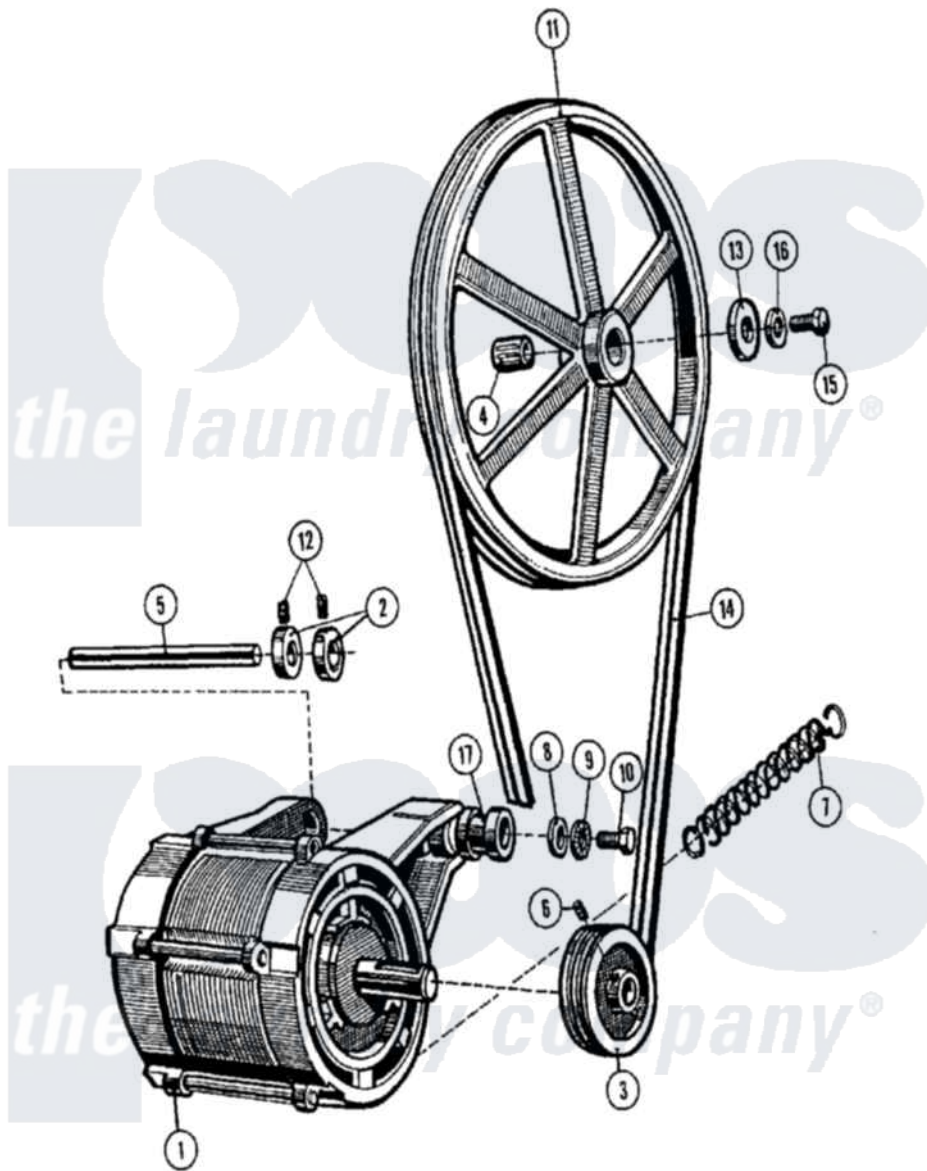

Maytag MFR18MCAVS 11 - MOTOR & BASKET PULLEY (SERIES 10)

Maytag [Residential Maytag MFR18MCAVS Washer Parts](#) Parts Diagram 11 - MOTOR & BASKET PULLEY (SERIES 10)

[Click on the part number to view part](#)

Item	Original Part Number	Replaced By	Status	Part Description
001	23001403			Motor
"	23001405			Motor
002	23001408			Collar, Retainer
003	23001409			V-Pulley
004	23001410			Ring, Tolerance
005	23001411			Support Rod, Motor
006	23001289			Screw, Allen Set
007	23001413			Motor, Spring
008	NLA		Not Available	WASHER (10.5)
009	23001400			Lock Washer, Spring
010	23001414	23001905		Bolt M10x25
011	23001415			Pulley, Basket
012	NLA		Not Available	SCREW, SET (M5 X 6)
013	23001282			Washer
014	23001417			V-Belt
015	23001418			Bolt